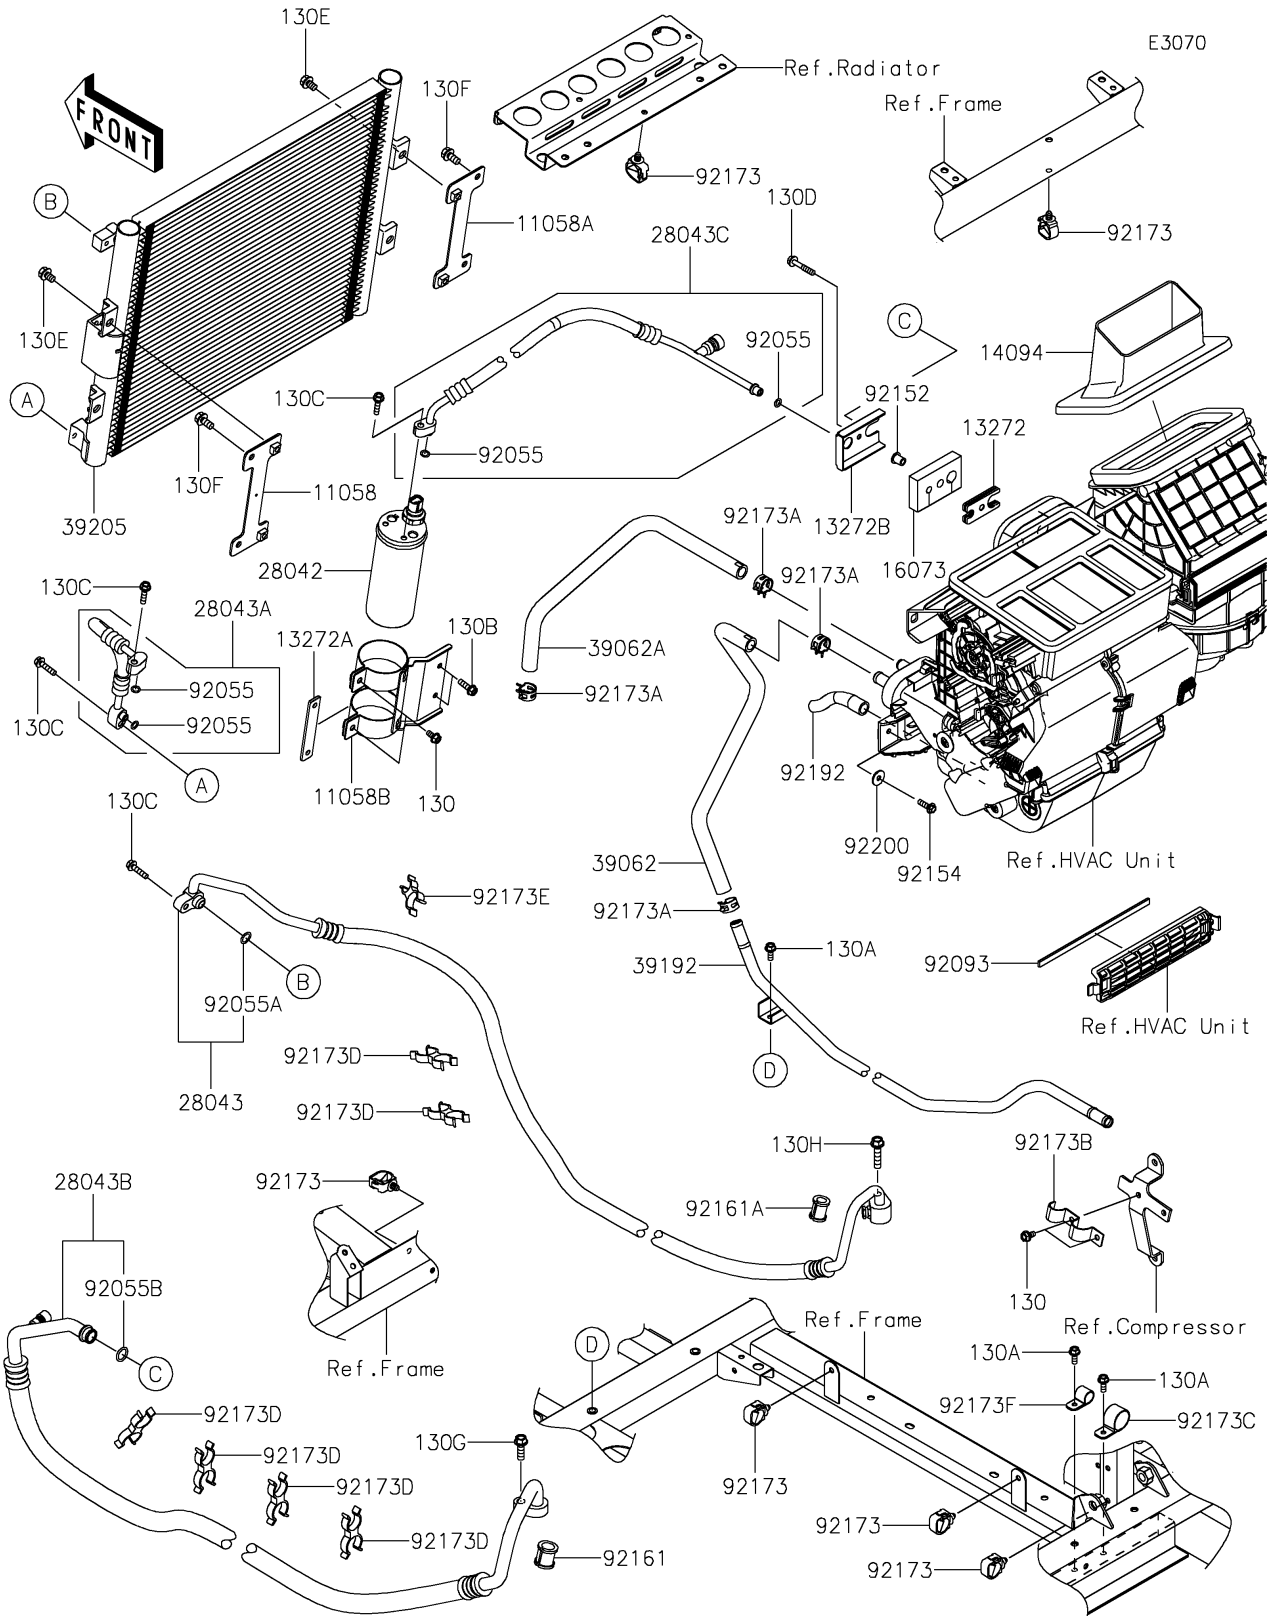

2025 RIDGE® XR DELUXE HVAC PARTS DIAGRAM

Heat Exchanger Equipment

2025 RIDGE® XR DELUXE HVAC PARTS LIST

Heat Exchanger Equipment

| ITEM NAME | PART NUMBER | QUANTITY |
|--|-------------|----------|
| BRACKET,CONDENSER LH (Ref # 11058) | 11058-0293 | 1 |
| BRACKET,CONDENSER RH (Ref # 11058A) | 11058-0294 | 1 |
| BRACKET,RECEIVER (Ref # 11058B) | 11058-1341 | 1 |
| PLATE,A/C UNIT (Ref # 13272) | 13272-4098 | 1 |
| PLATE,RECEIVER DRIER (Ref # 13272A) | 13272-4099 | 1 |
| PLATE,INSULATOR (Ref # 13272B) | 13272-4205 | 1 |
| COVER (Ref # 14094) | 14094-0255 | 1 |
| INSULATOR (Ref # 16073) | 16073-0944 | 1 |
| RECEIVER-DRIER (Ref # 28042) | 28042-0001 | 1 |
| HOSE-REFRIGERANT (Ref # 28043) | 28043-0001 | 1 |
| HOSE-REFRIGERANT (Ref # 28043A) | 28043-0002 | 1 |
| HOSE-REFRIGERANT (Ref # 28043B) | 28043-0004 | 1 |
| HOSE-REFRIGERANT (Ref # 28043C) | 28043-0005 | 1 |
| HOSE-COOLING,PIPE-A/C UNIT (Ref # 39062) | 39062-0967 | 1 |
| HOSE-COOLING,A/C UNIT-FITTING (Ref # 39062A) | 39062-0968 | 1 |
| PIPE-WATER,HEAD-A/C UNIT (Ref # 39192) | 39192-0725 | 1 |
| HEAT EXCHANGER (Ref # 39205) | 39205-0001 | 1 |
| RING-O (Ref # 92055) | 92055-1751 | 4 |
| RING-O (Ref # 92055A) | 92055-1773 | 1 |
| RING-O (Ref # 92055B) | 92055-1774 | 1 |
| SEAL (Ref # 92093) | 92093-0835 | 1 |
| COLLAR (Ref # 92152) | 92152-0413 | 1 |
| BOLT,FLANGED,6X20 (Ref # 92154) | 92154-0107 | 5 |
| DAMPER (Ref # 92161) | 92161-2474 | 1 |
| DAMPER (Ref # 92161A) | 92161-2475 | 1 |
| CLAMP (Ref # 92173) | 92173-0861 | 6 |
| CLAMP (Ref # 92173A) | 92173-2285 | 4 |
| CLAMP (Ref # 92173B) | 92173-2547 | 1 |
| CLAMP (Ref # 92173C) | 92173-2548 | 1 |