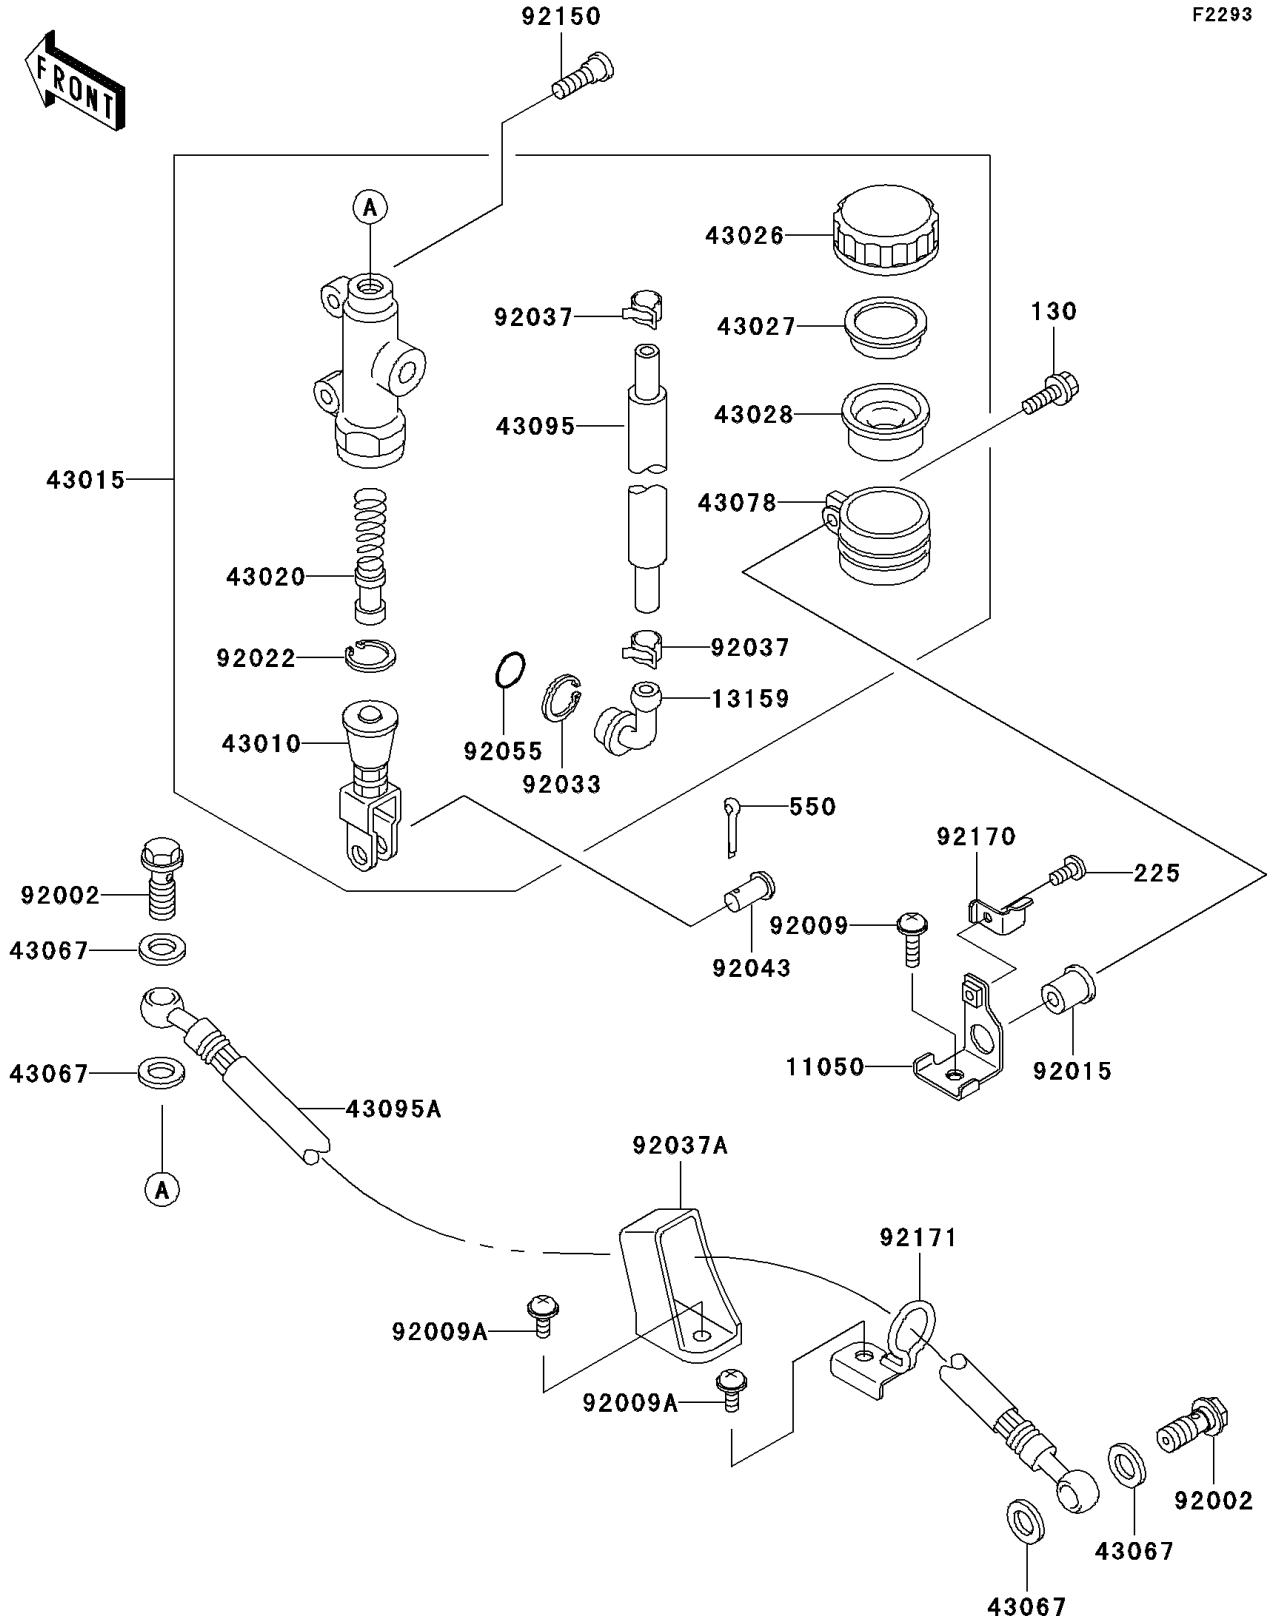

2001 Ninja® ZX™-6R PARTS DIAGRAM

Rear Master Cylinder

F2293

2001 Ninja® ZX™-6R PARTS LIST

Rear Master Cylinder

ITEM NAME	PART NUMBER	QUANTITY
BOLT-FLANGED (Ref # 130)	130J0620	1
SCREW-PAN-WSP-CROS (Ref # 225)	225C0412	1
PIN-COTTER,2.0X15 (Ref # 550)	550D2015	1
BRACKET,RESERVE TANK (Ref # 11050)	11050-1768	1
CONNECTOR,RR MASTER CYLINDER (Ref # 13159)	13159-1052	1
ROD-ASSY-BRAKE (Ref # 43010)	43010-1081	1
CYLINDER-ASSY-MASTER,RR (Ref # 43015)	43015-1642	1
PISTON-COMP-BRAKE (Ref # 43020)	43020-1120	1
CAP-BRAKE (Ref # 43026)	43026-1051	1
PLATE-DIAPHRAGM (Ref # 43027)	43027-1051	1
DIAPHRAGM,MASTER CYLINDER (Ref # 43028)	43028-1057	1
WASHER,10.5X15X1.5 (Ref # 43067)	43067-001	4
RESERVOIR,RR MASTER CYLINDER (Ref # 43078)	43078-1082	1
HOSE-BRAKE,RR MASTER CYLINDER (Ref # 43095)	43095-1121	1
HOSE-BRAKE,RR (Ref # 43095A)	43095-1166	1
BOLT,OIL,L=23 (Ref # 92002)	92002-1888	2
SCREW,6X14 (Ref # 92009)	92009-1288	1
SCREW,6X10 (Ref # 92009A)	92009-1661	2
NUT (Ref # 92015)	92015-1700	1
WASHER,CIRCRIP (Ref # 92022)	92022-1601	1
RING-SNAP,20.5MM (Ref # 92033)	92033-1186	1
CLAMP,BRAKE HOSE (Ref # 92037)	92037-1547	2
CLAMP,HOSE (Ref # 92037A)	92037-1896	1
PIN,8MM (Ref # 92043)	92043-1303	1
RING-O,MASTER CYLINDER (Ref # 92055)	92055-1251	1
BOLT,SOCKET,8X30 (Ref # 92150)	92150-1843	2
CLAMP,RESERVE TANK CAP (Ref # 92170)	92170-1879	1
CLAMP,BRAKE HOSE (Ref # 92171)	92171-1244	1