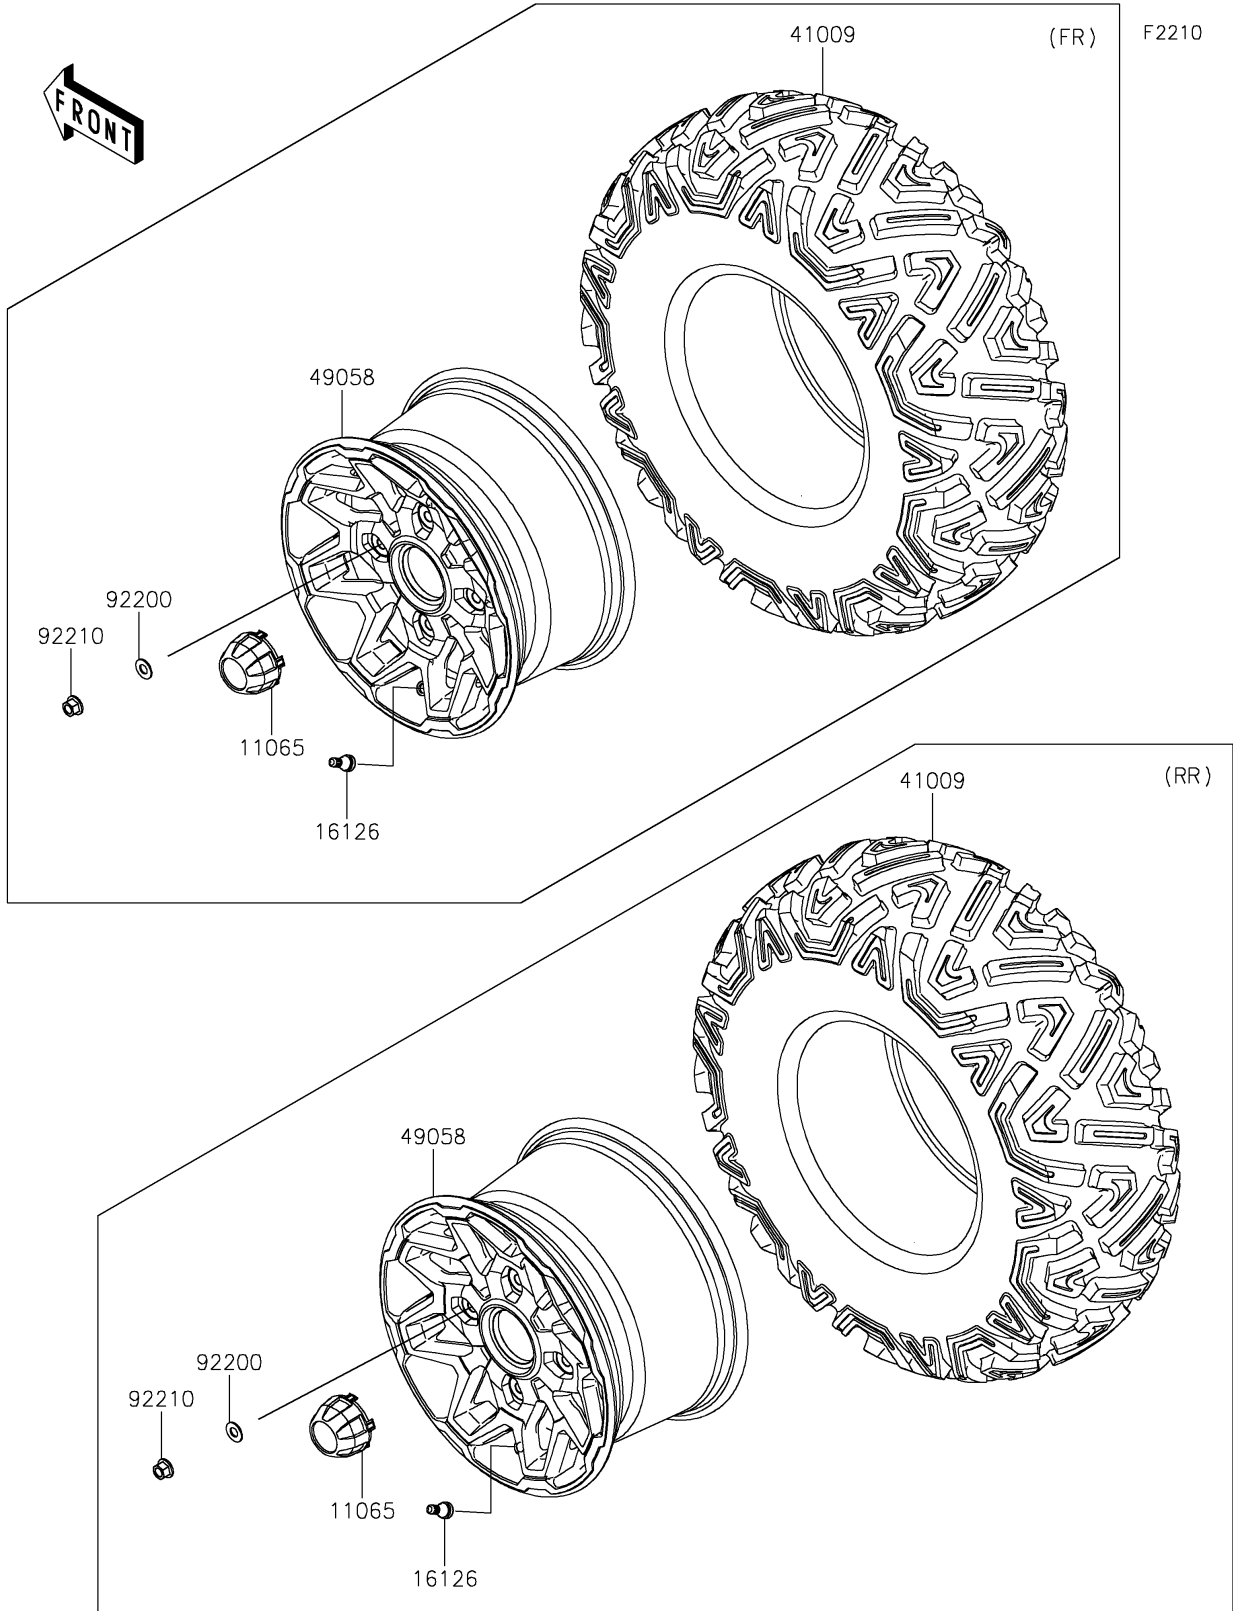

2025 Ridge XR Deluxe HVAC PARTS DIAGRAM

Wheels/Tires

2025 Ridge XR Deluxe HVAC PARTS LIST

Wheels/Tires

ITEM NAME	PART NUMBER	QUANTITY
CAP,WHEEL (Ref # 11065)	11065-1341	4
VALVE (Ref # 16126)	16126-4001	4
TIRE,30X10.00R14 8PR,DURO PGV2 (Ref # 41009)	41009-0905	4
WHEEL,BLACK (Ref # 49058)	49058-0726-31D	4
WASHER,12.1X25X1.6 (Ref # 92200)	92200-0455	16
NUT,FLANGED,12MM (Ref # 92210)	92210-1932	16