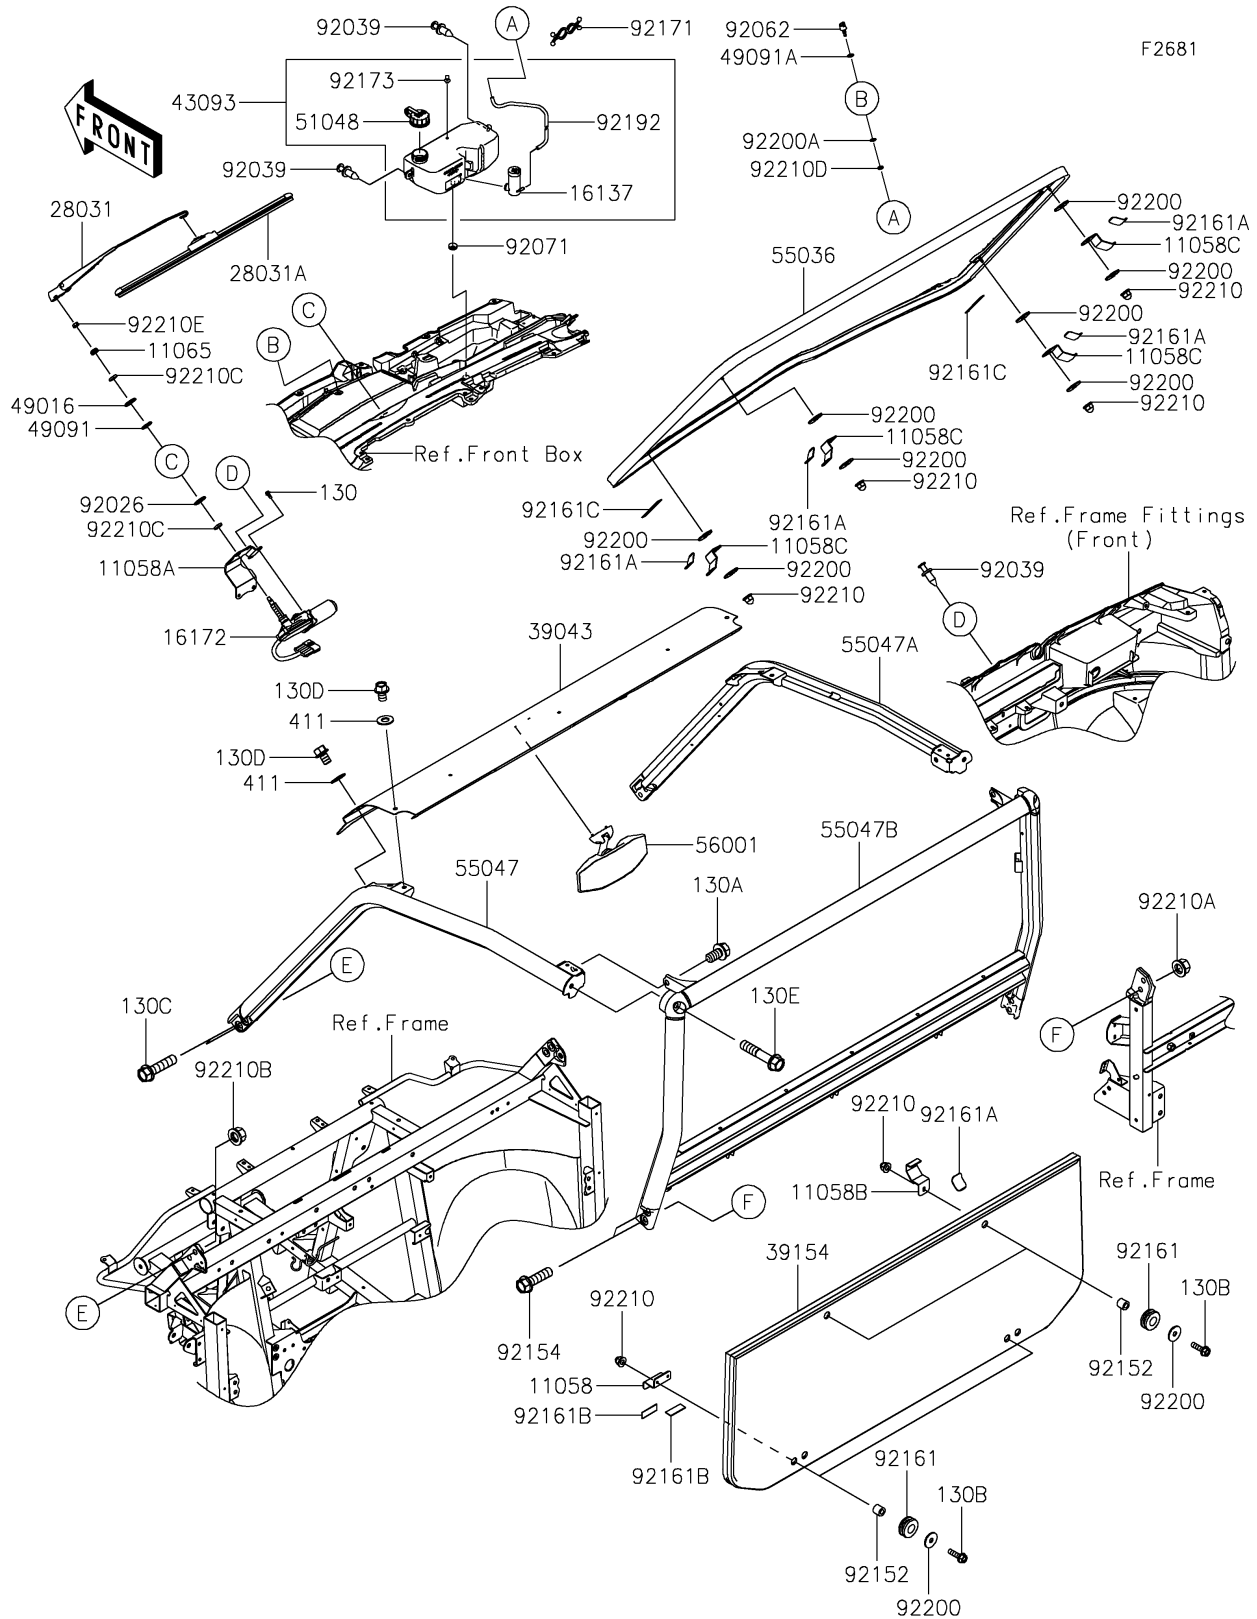

2025 RIDGE® XR DELUXE HVAC PARTS DIAGRAM

Guards/Cab Frame

2025 RIDGE® XR DELUXE HVAC PARTS LIST

Guards/Cab Frame

ITEM NAME	PART NUMBER	QUANTITY
BRACKET,WINDSHIELD MOUNT,LWR (Ref # 11058)	11058-0288	2
BRACKET,WIPER ACTUATOR (Ref # 11058A)	11058-2306	1
BRACKET,WINDSHIELD MOUNT (Ref # 11058B)	11058-2330	2
BRACKET,WINDSHIELD MOUNT (Ref # 11058C)	11058-2798	4
CAP,ACTUATOR (Ref # 11065)	11065-1495	1
PUMP,RESERVOIR TANK (Ref # 16137)	16137-0001	1
ACTUATOR,WIPER (Ref # 16172)	16172-0575	1
WIPER,ARM (Ref # 28031)	28031-0006	1
WIPER,BLADE (Ref # 28031A)	28031-0007	1
CROSSMEMBER-COMP,UPP,FR,T.BLK (Ref # 39043)	39043-0037-388	1
WINDSHIELD,RR (Ref # 39154)	39154-0419	1
RESERVOIR-ASSY-TANK,WASHER (Ref # 43093)	43093-0013	1
COVER-SEAL (Ref # 49016)	49016-0722	1
WASHER-SEAL (Ref # 49091)	49091-0014	1
WASHER-SEAL (Ref # 49091A)	49091-0015	1
CAP-ASSY-TANK,RESERVOIR (Ref # 51048)	51048-0614	1
WINDSHIELD-ASSY,FR (Ref # 55036)	55036-0063	1
BAR-COMP,LH,FR,T.BLACK (Ref # 55047)	55047-0412-388	1
BAR-COMP,RH,FR,T.BLACK (Ref # 55047A)	55047-0413-388	1
BAR-COMP,RR,T.BLACK (Ref # 55047B)	55047-0414-388	1
MIRROR-ASSY,REAR VIEW (Ref # 56001)	56001-0447	1
SPACER,16.3X35X3.6 (Ref # 92026)	92026-0973	1
RIVET (Ref # 92039)	92039-0776	3
NOZZLE,SPRAY (Ref # 92062)	92062-0588	1
GROMMET (Ref # 92071)	92071-1115	1
COLLAR,6.5X12X11 (Ref # 92152)	92152-0692	6
BOLT,FLANGED,12X45 (Ref # 92154)	92154-1420	4
DAMPER (Ref # 92161)	92161-2500	6
DAMPER,45X35X1.5 (Ref # 92161A)	92161-2600	6