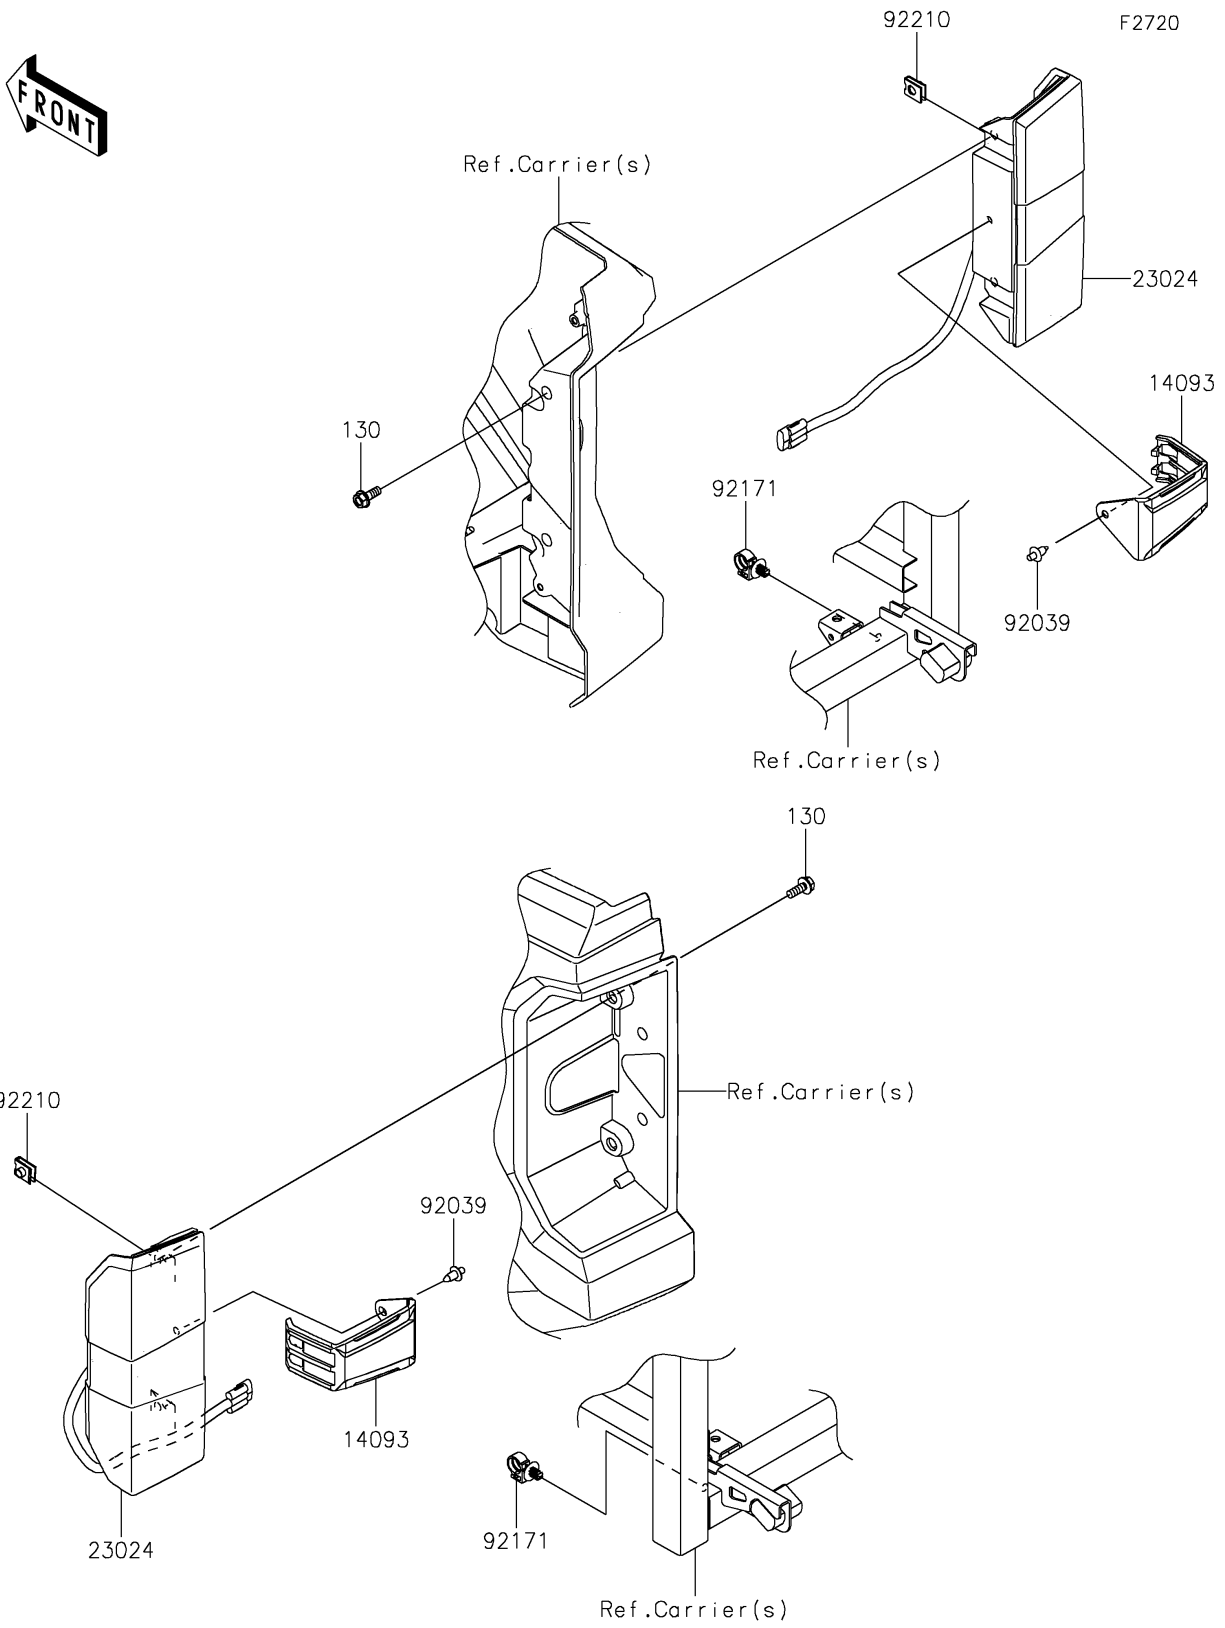

2025 RIDGE® XR DELUXE HVAC PARTS DIAGRAM

Taillight(s)

2025 RIDGE® XR DELUXE HVAC PARTS LIST

Taillight(s)

ITEM NAME	PART NUMBER	QUANTITY
COVER,TAIL LAMP (Ref # 14093)	14093-1413	2
LAMP-ASSY-TAIL,LED (Ref # 23024)	23024-0006	2
RIVET (Ref # 92039)	92039-0068	2
CLAMP (Ref # 92171)	92171-0453	2
NUT (Ref # 92210)	92210-1125	4
BOLT-FLANGED,6X16 (Ref # 130)	130BA0616	4