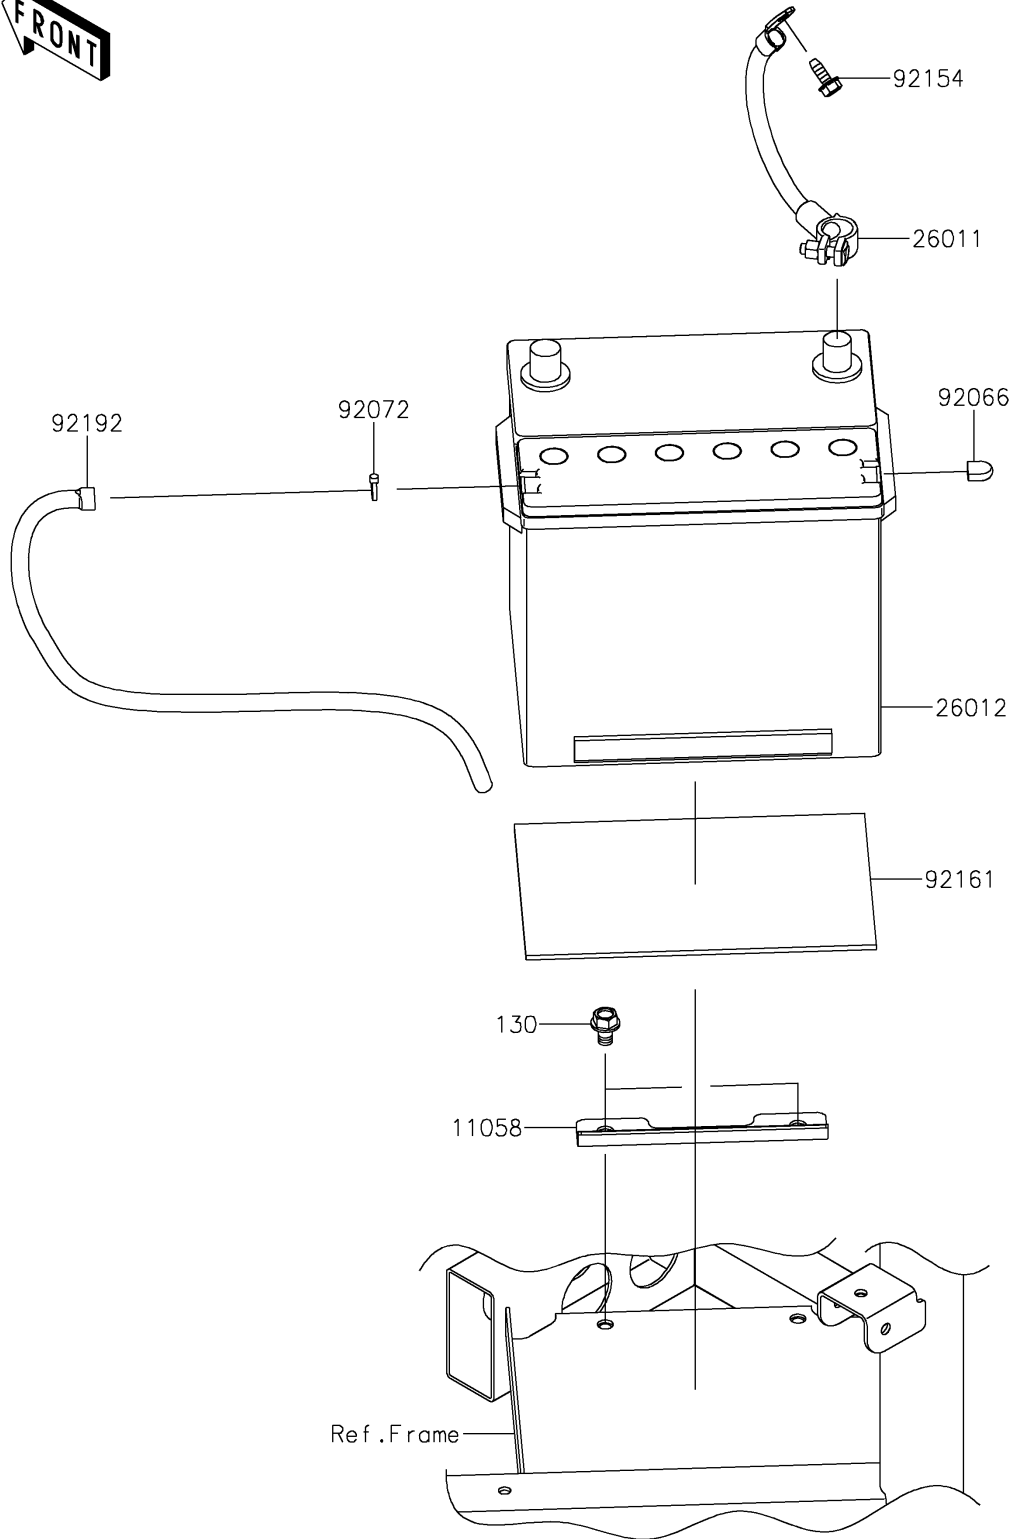

# 2025 Ridge XR Deluxe HVAC PARTS DIAGRAM

Battery

F2761

### Battery

ITEM NAME	PART NUMBER	QUANTITY
BRACKET,BATTERY (Ref # 11058)	11058-0790	1
WIRE-LEAD,BATTERY(-) (Ref # 26011)	26011-1871	1
BATTERY,12V 32AH (Ref # 26012)	26012-0619	1
PLUG,BREATHHER (Ref # 92066)	92066-1592	1
BAND,92X2.4 (Ref # 92072)	92072-0791	1
BOLT,FLANGED,6X16 (Ref # 92154)	92154-0551	1
DAMPER (Ref # 92161)	92161-0578	1
TUBE,BREATHHER,7X10X450 (Ref # 92192)	92192-1694	1
BOLT-FLANGED,8X12 (Ref # 130)	130BA0812	2