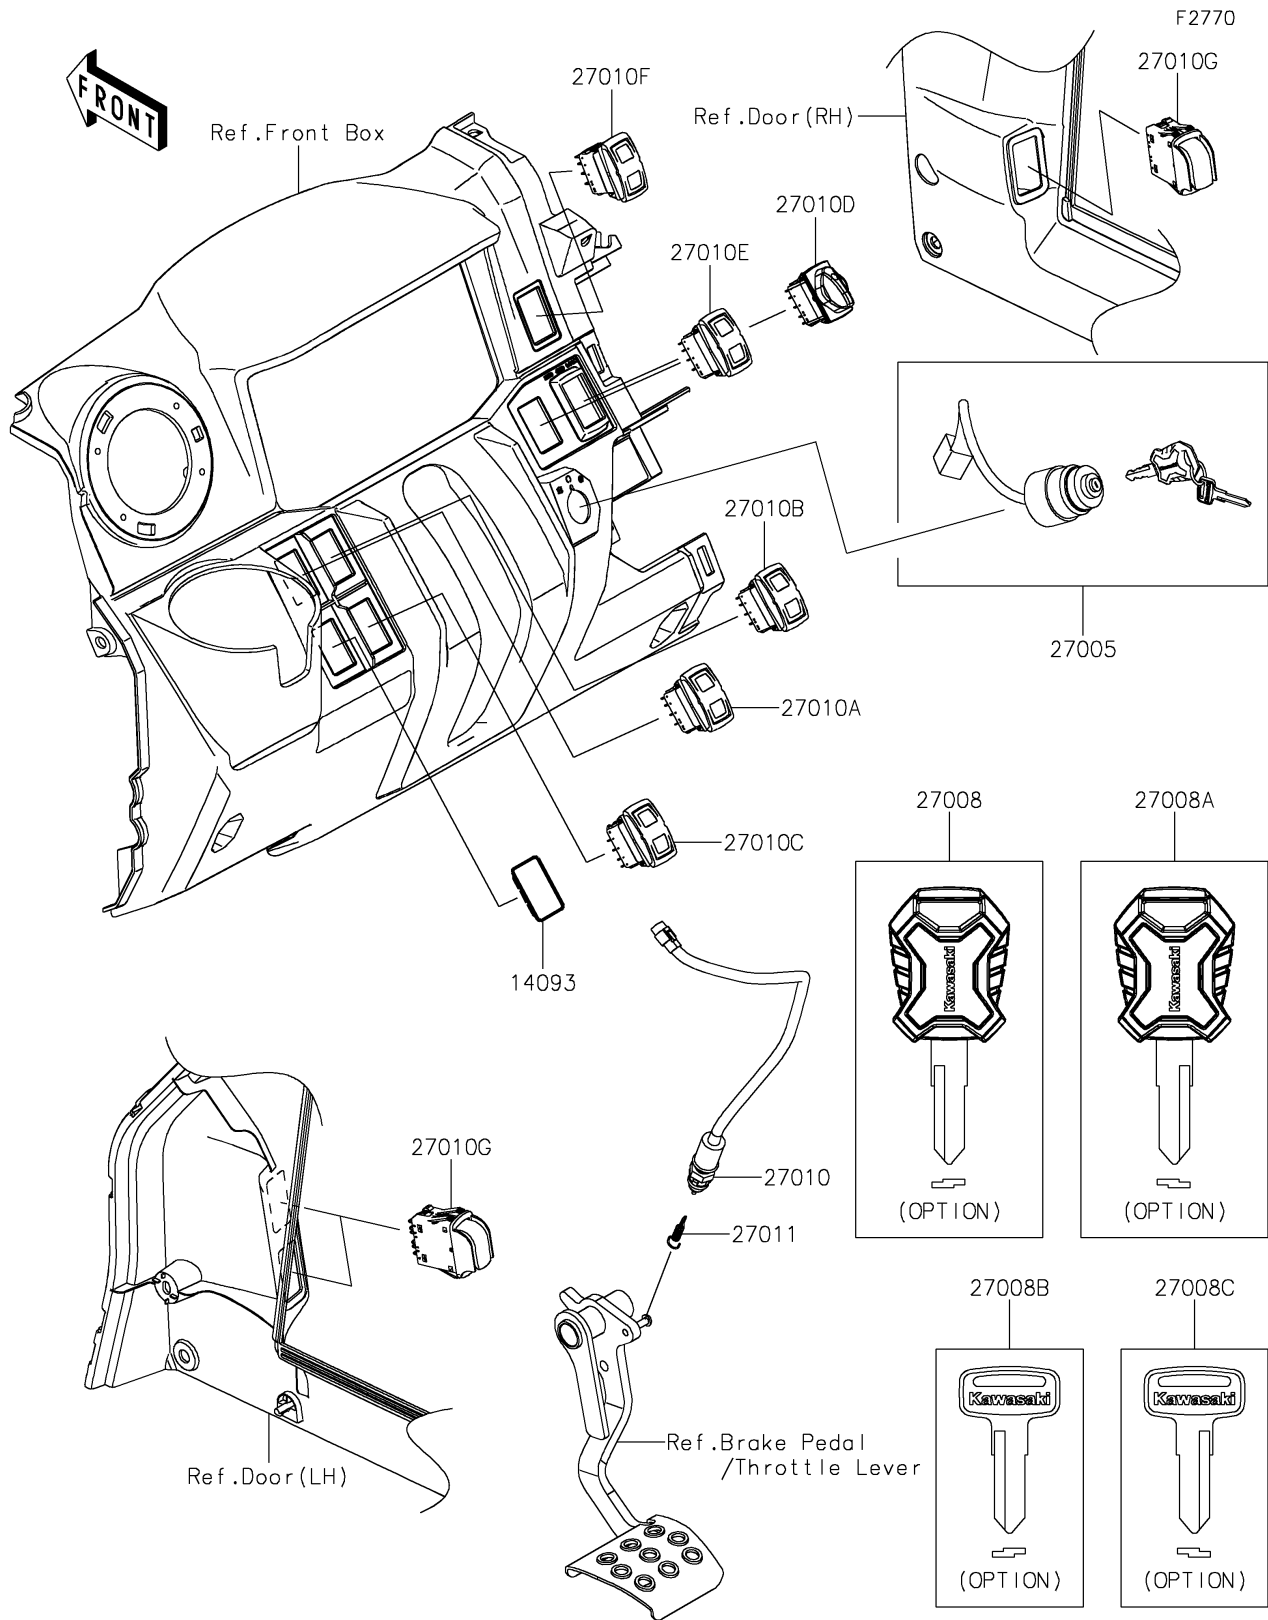

2025 Ridge XR Deluxe HVAC PARTS DIAGRAM

Ignition Switch

2025 Ridge XR Deluxe HVAC PARTS LIST

Ignition Switch

ITEM NAME	PART NUMBER	QUANTITY
COVER,SWITCH (Ref # 14093)	14093-1202	1
SWITCH-ASSY-IGNITION (Ref # 27005)	27005-0733	1
KEY-LOCK,BLANK,MASCOT (Ref # 27008)	27008-0713	1
KEY-LOCK,BLANK,MASCOT (Ref # 27008A)	27008-0714	1
KEY-LOCK,BLANK (Ref # 27008B)	27008-1153	1
KEY-LOCK,BLANK (Ref # 27008C)	27008-1157	1
SWITCH,BRAKE (Ref # 27010)	27010-0724	1
SWITCH,UP/DOWN (Ref # 27010A)	27010-0954	1
SWITCH,SELECT/RETURN (Ref # 27010B)	27010-0955	1
SWITCH,HEAD LAMP (Ref # 27010C)	27010-0984	1
SWITCH,2WD/4WD (Ref # 27010D)	27010-0986	1
SWITCH,3PW MODE (Ref # 27010E)	27010-0987	1
SWITCH,WIPER&WASHER (Ref # 27010F)	27010-0989	1
SWITCH,POWER WINDOW (Ref # 27010G)	27010-1539	3
SPRING,BRAKE LAMP SWITCH (Ref # 27011)	27011-006	1