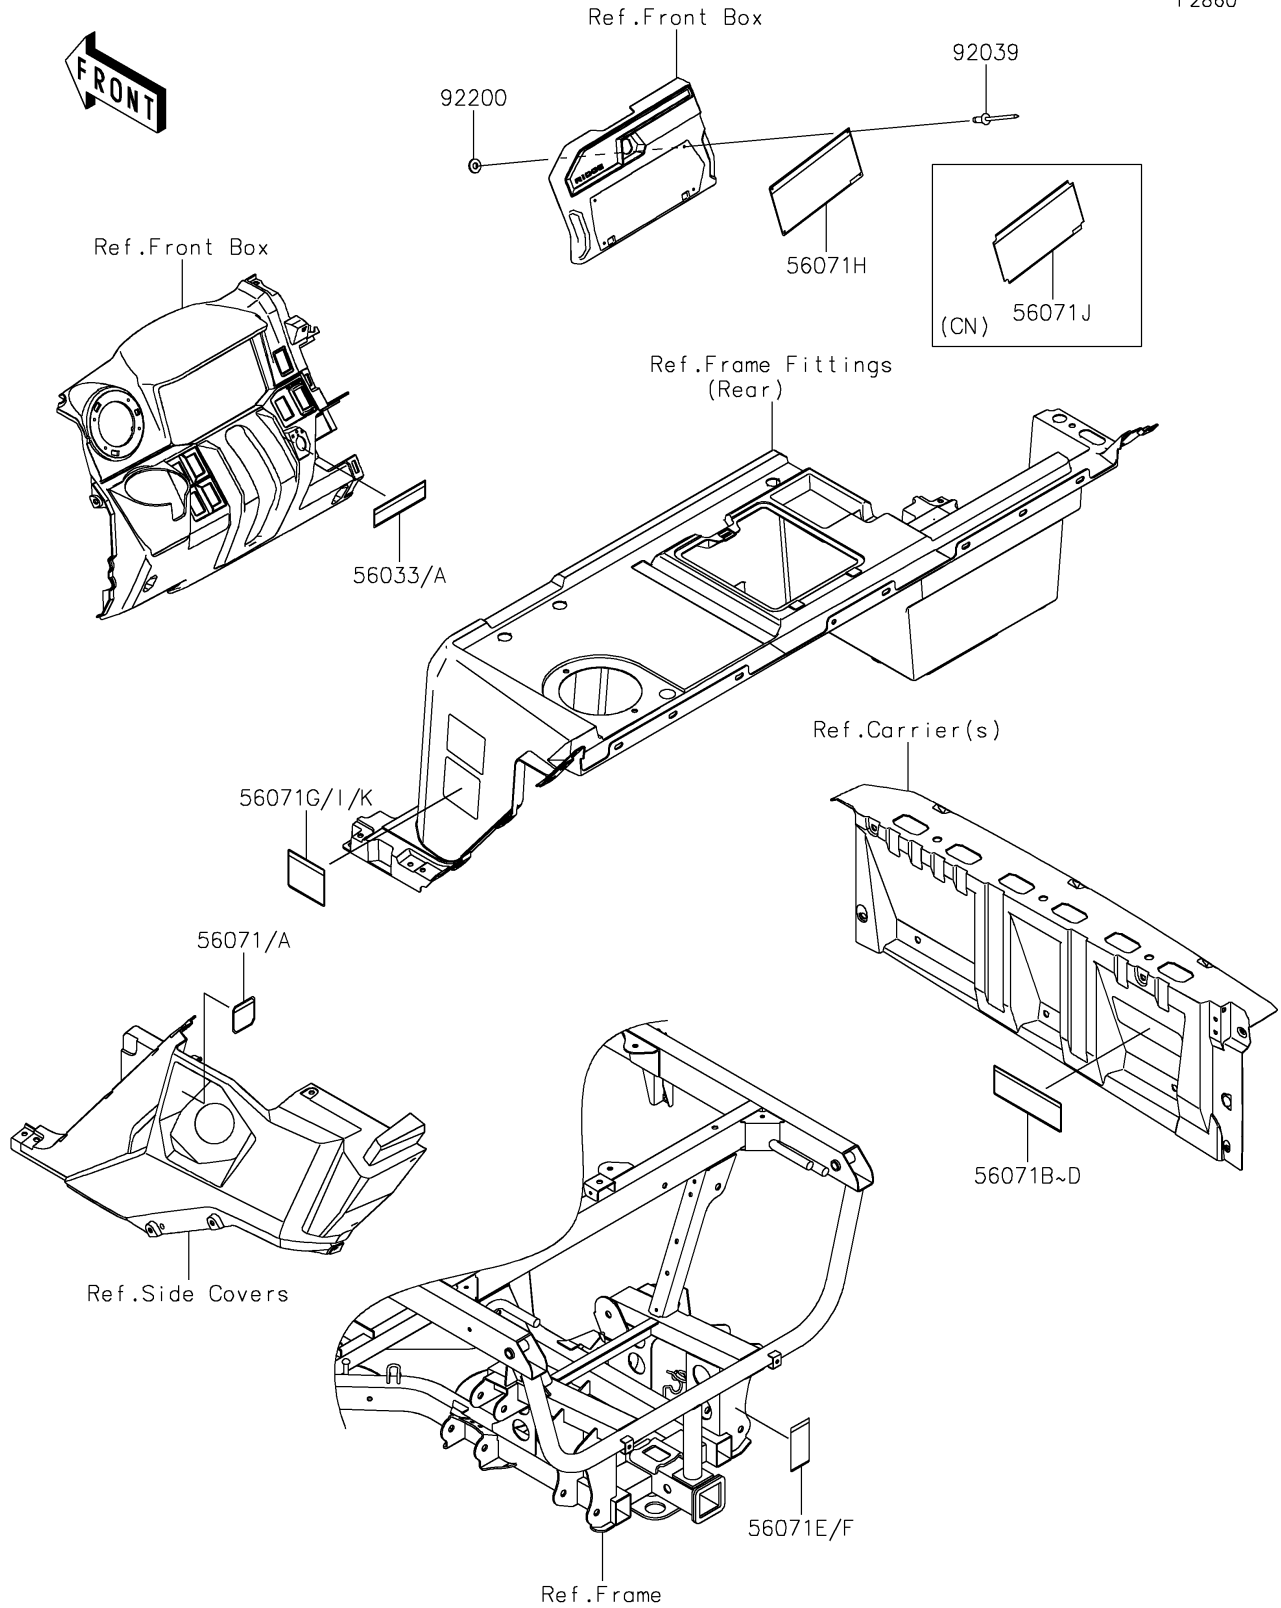

# 2025 Ridge XR Deluxe HVAC PARTS DIAGRAM

Labels

F2860

### Labels

ITEM NAME	PART NUMBER	QUANTITY
LABEL-MANUAL,SHIFT NOTICE (Ref # 56033)	56033-0822	1
LABEL-MANUAL,SHIFT NOTICE (Ref # 56033A)	56033-0826	1
LABEL-WARNING,GASOLINE (Ref # 56071)	56071-0588	1
LABEL-WARNING,GASOLINE(FRENCH) (Ref # 56071A)	56071-0593	1
LABEL-WARNING,CARGO CAPA. (Ref # 56071B)	56071-0700	1
LABEL-WARNING,CARGO CAPA. (Ref # 56071C)	56071-0715	1
LABEL-WARNING,CARGO CAPA. (Ref # 56071D)	56071-0716	1
LABEL-WARNING,TRAILER HITCH (Ref # 56071E)	56071-1058	1
LABEL-WARNING,TRAILER HITCH(F) (Ref # 56071F)	56071-1064	1
LABEL-WARNING,TIRE INFORMATION (Ref # 56071G)	56071-1067	1
LABEL-WARNING,GENERAL (Ref # 56071H)	56071-1114	1
LABEL-WARNING,TIRE INFORMATION (Ref # 56071I)	56071-1125	1
LABEL-WARNING,GENERAL(F) (Ref # 56071J)	56071-1126	1
LABEL-WARNING,TIRE INFORMATION (Ref # 56071K)	56071-1130	1
RIVET,3.2X8 (Ref # 92039)	92039-3763	4
WASHER,3.5X8X1 (Ref # 92200)	92200-1251	4