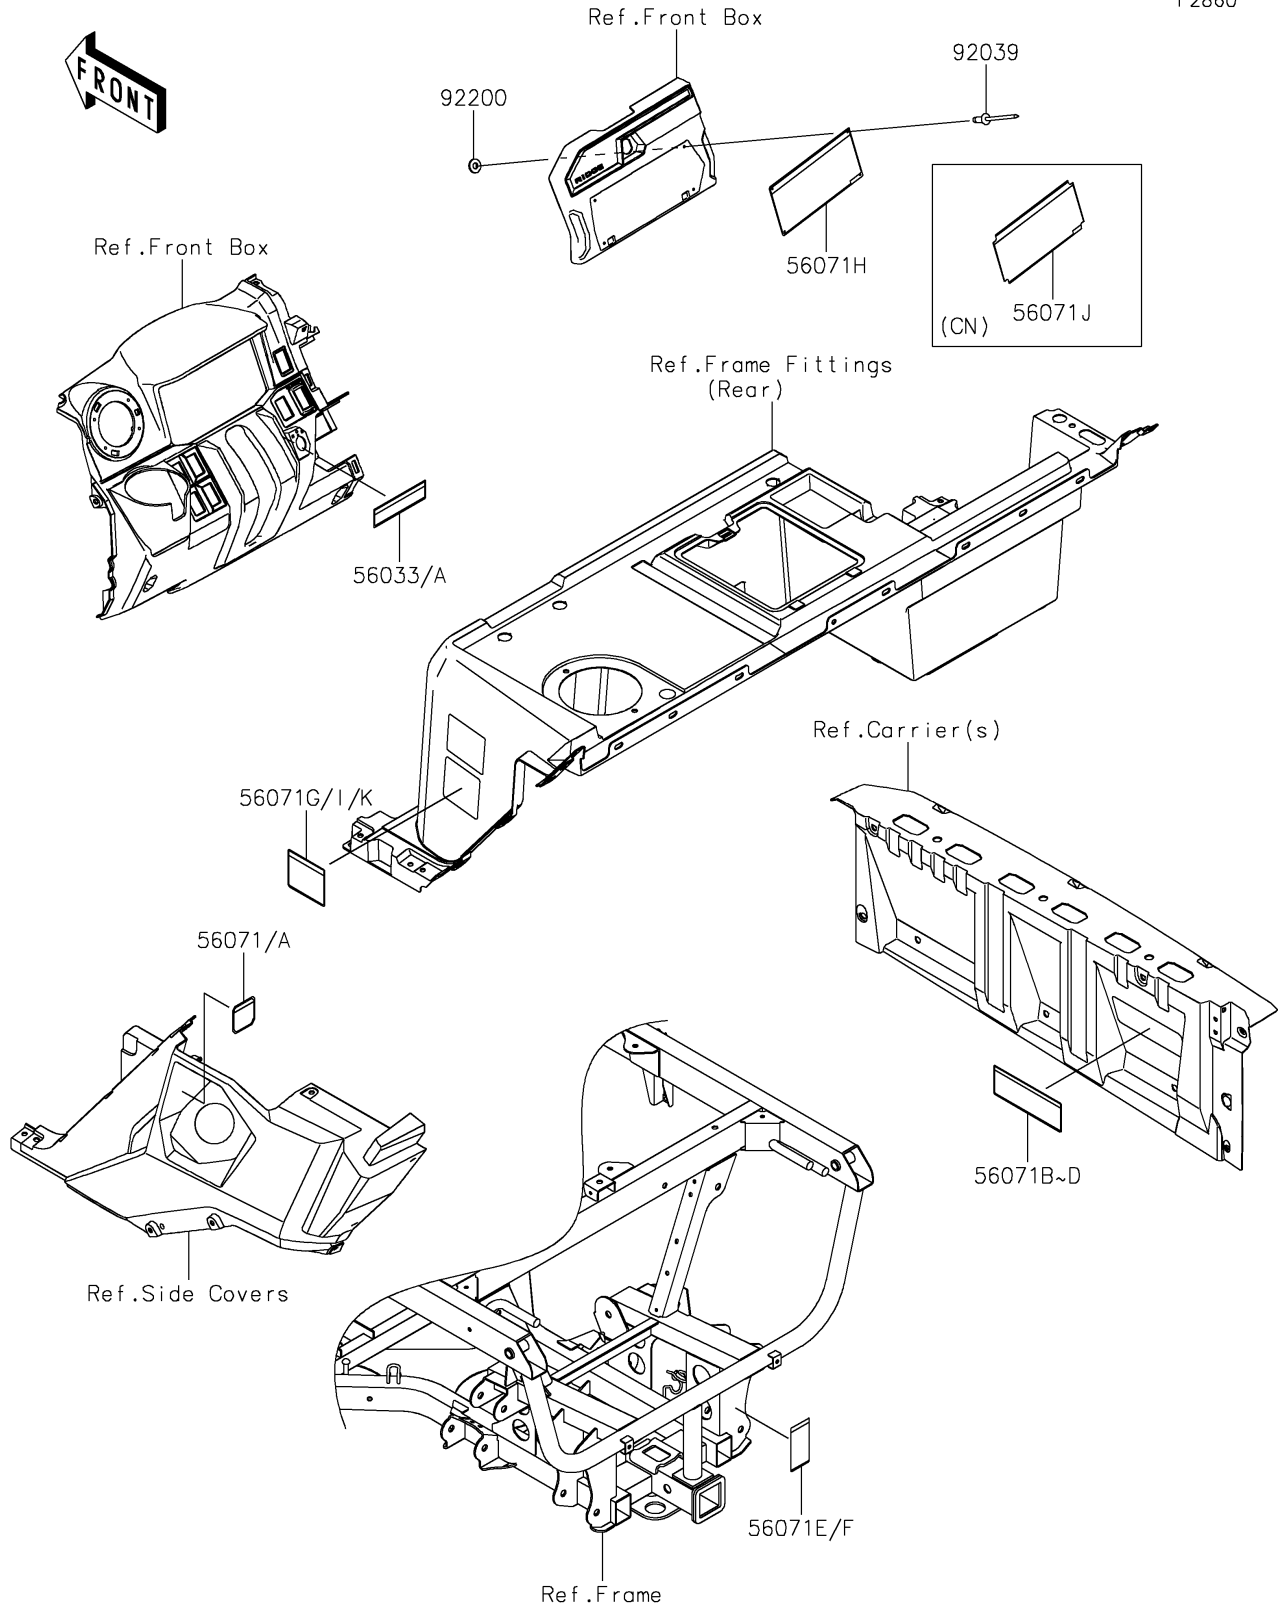

2025 RIDGE® XR DELUXE HVAC PARTS DIAGRAM

Labels

F2860

2025 RIDGE® XR DELUXE HVAC PARTS LIST

Labels

ITEM NAME	PART NUMBER	QUANTITY
LABEL-MANUAL,SHIFT NOTICE (Ref # 56033)	56033-0822	1
LABEL-MANUAL,SHIFT NOTICE (Ref # 56033A)	56033-0826	1
LABEL-WARNING,GASOLINE (Ref # 56071)	56071-0588	1
LABEL-WARNING,GASOLINE(FRENCH) (Ref # 56071A)	56071-0593	1
LABEL-WARNING,CARGO CAPA. (Ref # 56071B)	56071-0700	1
LABEL-WARNING,CARGO CAPA. (Ref # 56071C)	56071-0715	1
LABEL-WARNING,CARGO CAPA. (Ref # 56071D)	56071-0716	1
LABEL-WARNING,TRAILER HITCH (Ref # 56071E)	56071-1058	1
LABEL-WARNING,TRAILER HITCH(F) (Ref # 56071F)	56071-1064	1
LABEL-WARNING,TIRE INFORMATION (Ref # 56071G)	56071-1067	1
LABEL-WARNING,GENERAL (Ref # 56071H)	56071-1114	1
LABEL-WARNING,TIRE INFORMATION (Ref # 56071I)	56071-1125	1
LABEL-WARNING,GENERAL(F) (Ref # 56071J)	56071-1126	1
LABEL-WARNING,TIRE INFORMATION (Ref # 56071K)	56071-1130	1
RIVET,3.2X8 (Ref # 92039)	92039-3763	4
WASHER,3.5X8X1 (Ref # 92200)	92200-1251	4