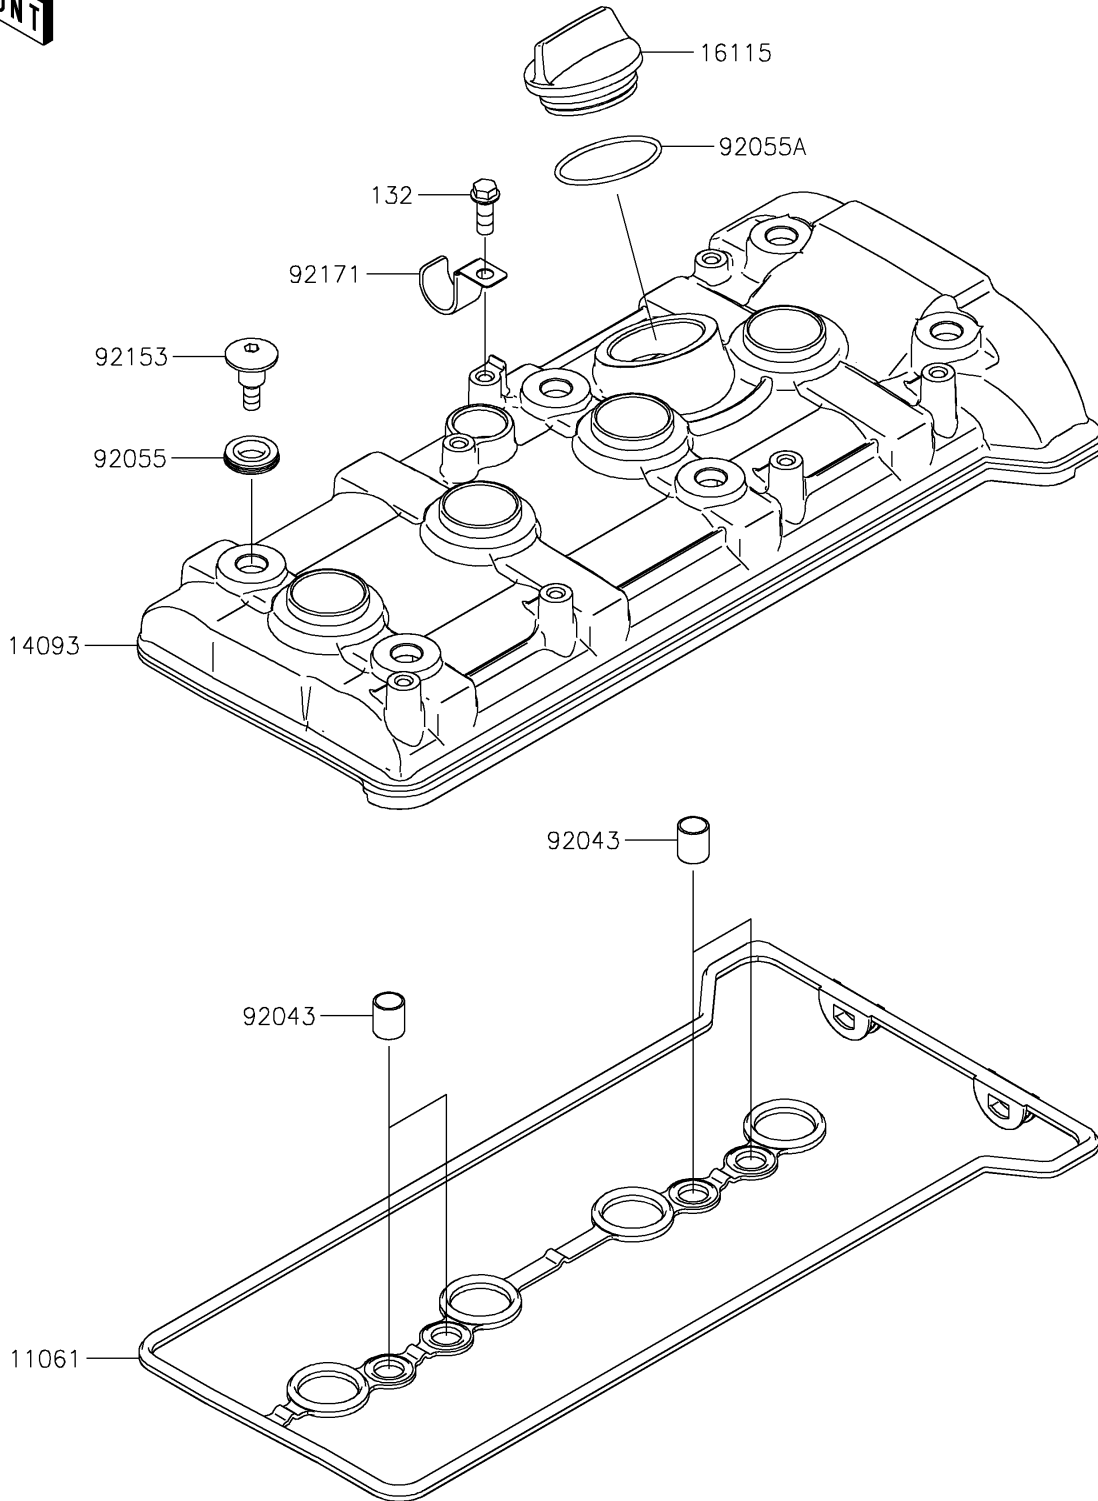

# 2024 RIDGE® RANCH EDITION PARTS DIAGRAM

Cylinder Head Cover

E1112

## 2024 RIDGE® RANCH EDITION PARTS LIST

### Cylinder Head Cover

ITEM NAME	PART NUMBER	QUANTITY
GASKET,HEAD COVER (Ref # 11061)	11061-1465	1
COVER,HEAD (Ref # 14093)	14093-1433	1
CAP-OIL FILLER (Ref # 16115)	16115-1064	1
PIN,10.1X12X14 (Ref # 92043)	92043-4009	4
RING-O (Ref # 92055)	92055-0187	6
RING-O,38X1.9 (Ref # 92055A)	92055-1295	1
BOLT,SOCKET,6X22.5 (Ref # 92153)	92153-1779	6
CLAMP,L=60 (Ref # 92171)	92171-0652	1
BOLT-FLANGED-SMALL,6X16 (Ref # 132)	132BA0616	1