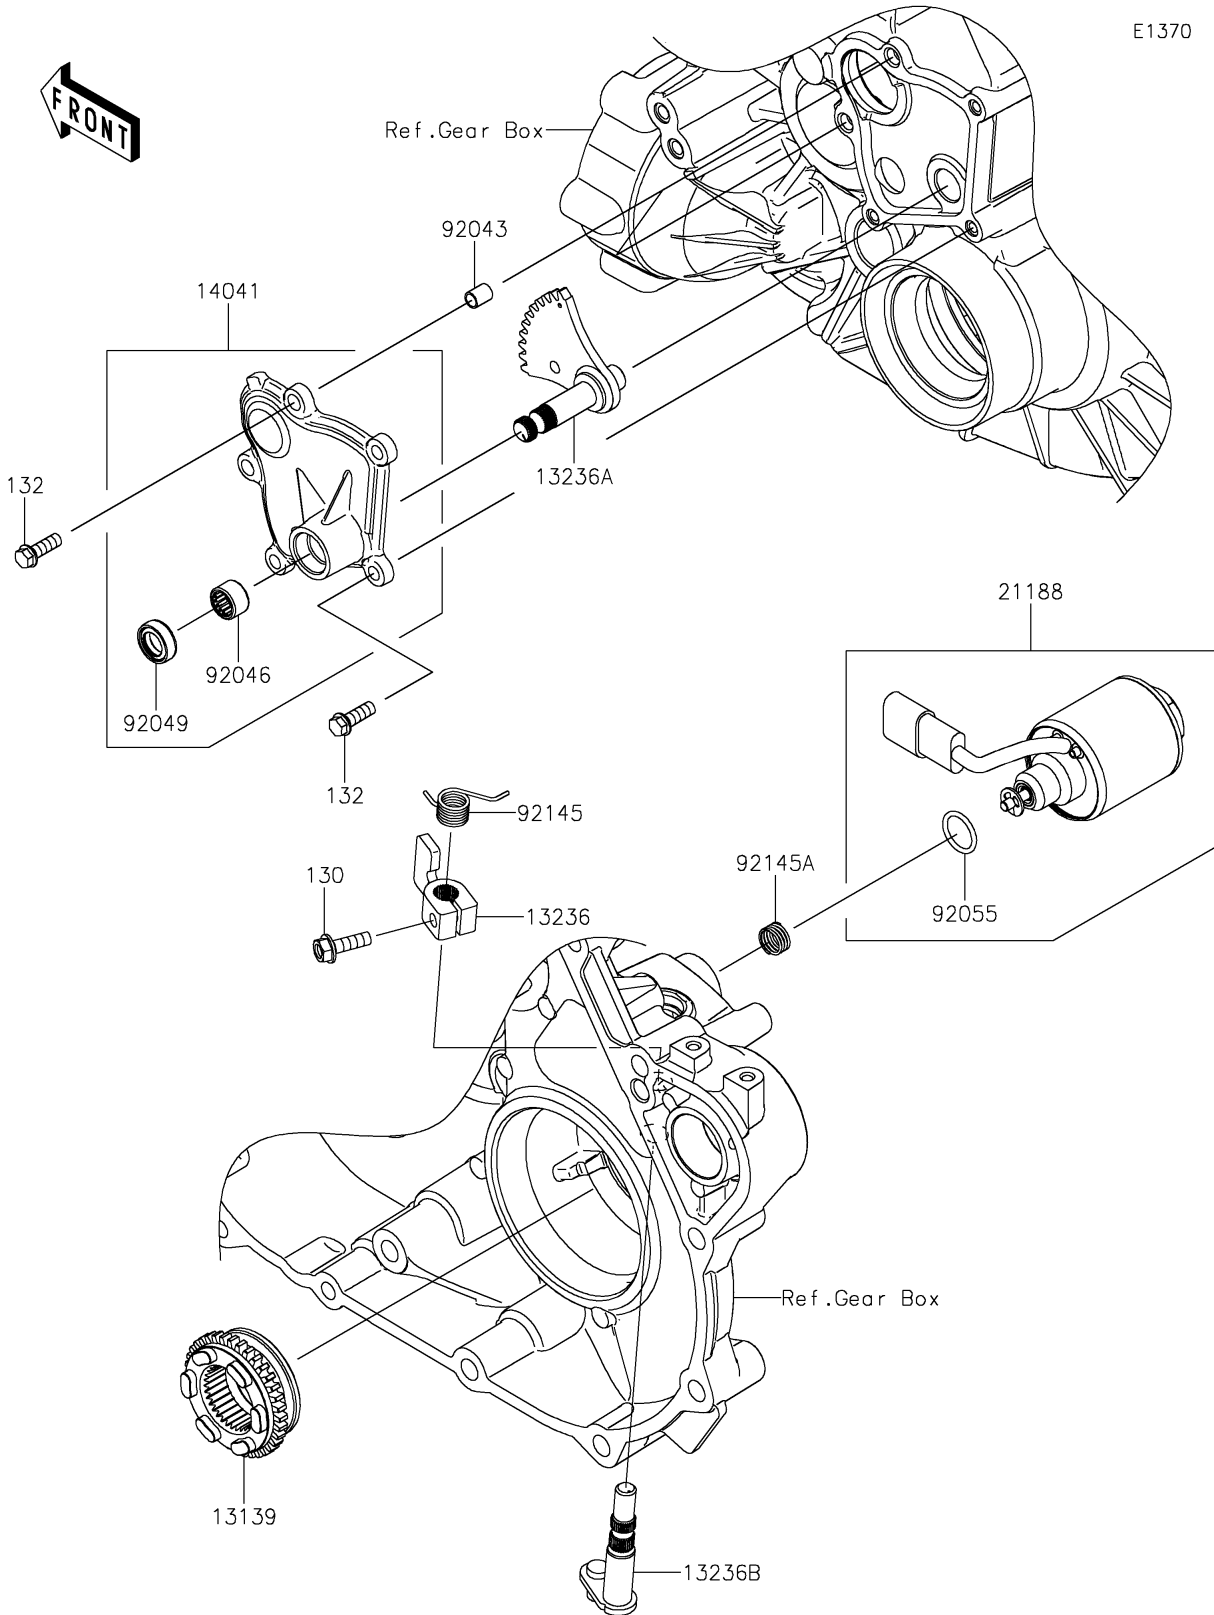

2024 Ridge Ranch Edition PARTS DIAGRAM

Gear Change Mechanism

E1370

2024 Ridge Ranch Edition PARTS LIST

Gear Change Mechanism

ITEM NAME	PART NUMBER	QUANTITY
SHIFTER,36T (Ref # 13139)	13139-0041	1
LEVER-COMP,DIFF LOCK (Ref # 13236)	13236-0745	1
LEVER-COMP (Ref # 13236A)	13236-0816	1
LEVER-COMP (Ref # 13236B)	13236-0852	1
COVER-COMP (Ref # 14041)	14041-0614	1
SOLENOID (Ref # 21188)	21188-0010	1
PIN,DOWEL,8X10 (Ref # 92043)	92043-1302	2
BEARING-NEEDLE,HK1210FM (Ref # 92046)	92046-0034	1
SEAL-OIL,CLUTCH RELEASE (Ref # 92049)	92049-1475	1
RING-O (Ref # 92055)	92055-0829	1
SPRING (Ref # 92145)	92145-1572	1
SPRING (Ref # 92145A)	92145-1573	1
BOLT-FLANGED,6X20 (Ref # 130)	130BA0620	1
BOLT-FLANGED-SMALL,6X18 (Ref # 132)	132BA0618	5