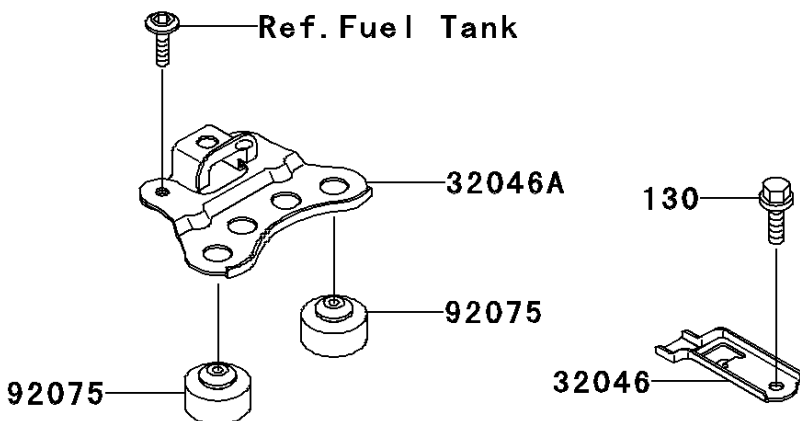

2001 Ninja® ZX™-6R PARTS DIAGRAM

Seat

F2510

2001 Ninja® ZX™-6R PARTS LIST

Seat

ITEM NAME	PART NUMBER	QUANTITY
BOLT-FLANGED (Ref # 130)	130J0610	1
BRACKET-SEAT,RR (Ref # 32046)	32046-1437	1
BRACKET-SEAT,FR (Ref # 32046A)	32046-1447	1
SEAT-ASSY,RR,BLACK (Ref # 53001)	53001-1866-MA	1
SEAT-ASSY,FR,BLACK (Ref # 53001A)	53001-1871-MA	1
LEATHER,REAR SEAT,BLACK (Ref # 53003)	53003-1407-MA	1
LEATHER,FRONT SEAT,BLACK (Ref # 53003A)	53003-1409-MA	1
DAMPER (Ref # 92075)	92075-1737	2