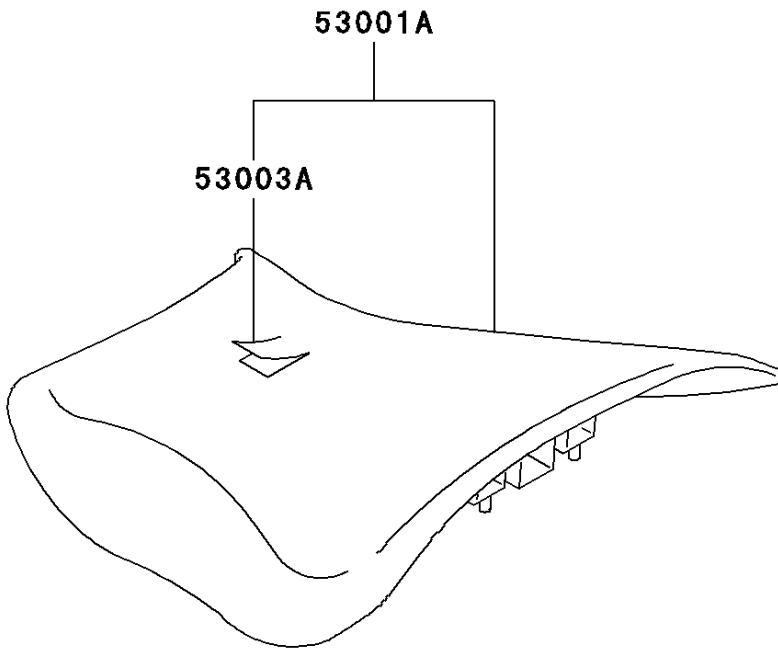

2001 Ninja® ZX™-6R PARTS DIAGRAM

Seat

F2510

2001 Ninja® ZX™-6R PARTS LIST

Seat

ITEM NAME	PART NUMBER	QUANTITY
BOLT-FLANGED (Ref # 130)	130J0610	1
BRACKET-SEAT,RR (Ref # 32046)	32046-1437	1
BRACKET-SEAT,FR (Ref # 32046A)	32046-1447	1
SEAT-ASSY,RR,BLACK (Ref # 53001)	53001-1866-MA	1
SEAT-ASSY,FR,BLACK (Ref # 53001A)	53001-1871-MA	1
LEATHER,REAR SEAT,BLACK (Ref # 53003)	53003-1407-MA	1
LEATHER,FRONT SEAT,BLACK (Ref # 53003A)	53003-1409-MA	1
DAMPER (Ref # 92075)	92075-1737	2