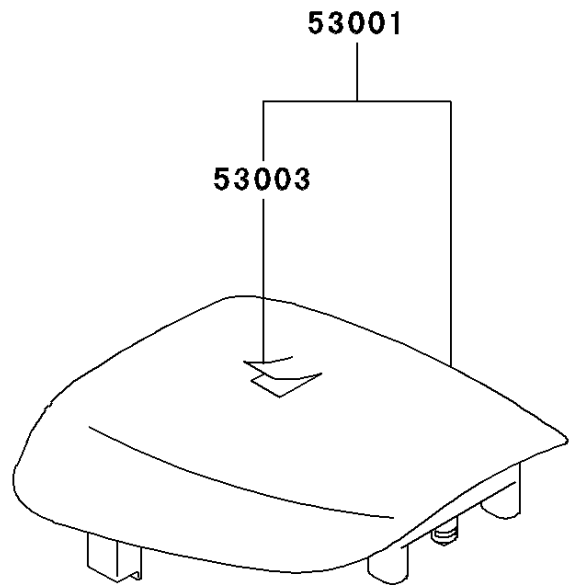

2001 Ninja® ZX™-6R PARTS DIAGRAM

Seat

F2510

2001 Ninja® ZX™-6R PARTS LIST

Seat

ITEM NAME	PART NUMBER	QUANTITY
BOLT-FLANGED (Ref # 130)	130J0610	1
BRACKET-SEAT,RR (Ref # 32046)	32046-1437	1
BRACKET-SEAT,FR (Ref # 32046A)	32046-1447	1
SEAT-ASSY,RR,BLACK (Ref # 53001)	53001-1866-MA	1
SEAT-ASSY,FR,BLACK (Ref # 53001A)	53001-1871-MA	1
LEATHER,REAR SEAT,BLACK (Ref # 53003)	53003-1407-MA	1
LEATHER,FRONT SEAT,BLACK (Ref # 53003A)	53003-1409-MA	1
DAMPER (Ref # 92075)	92075-1737	2