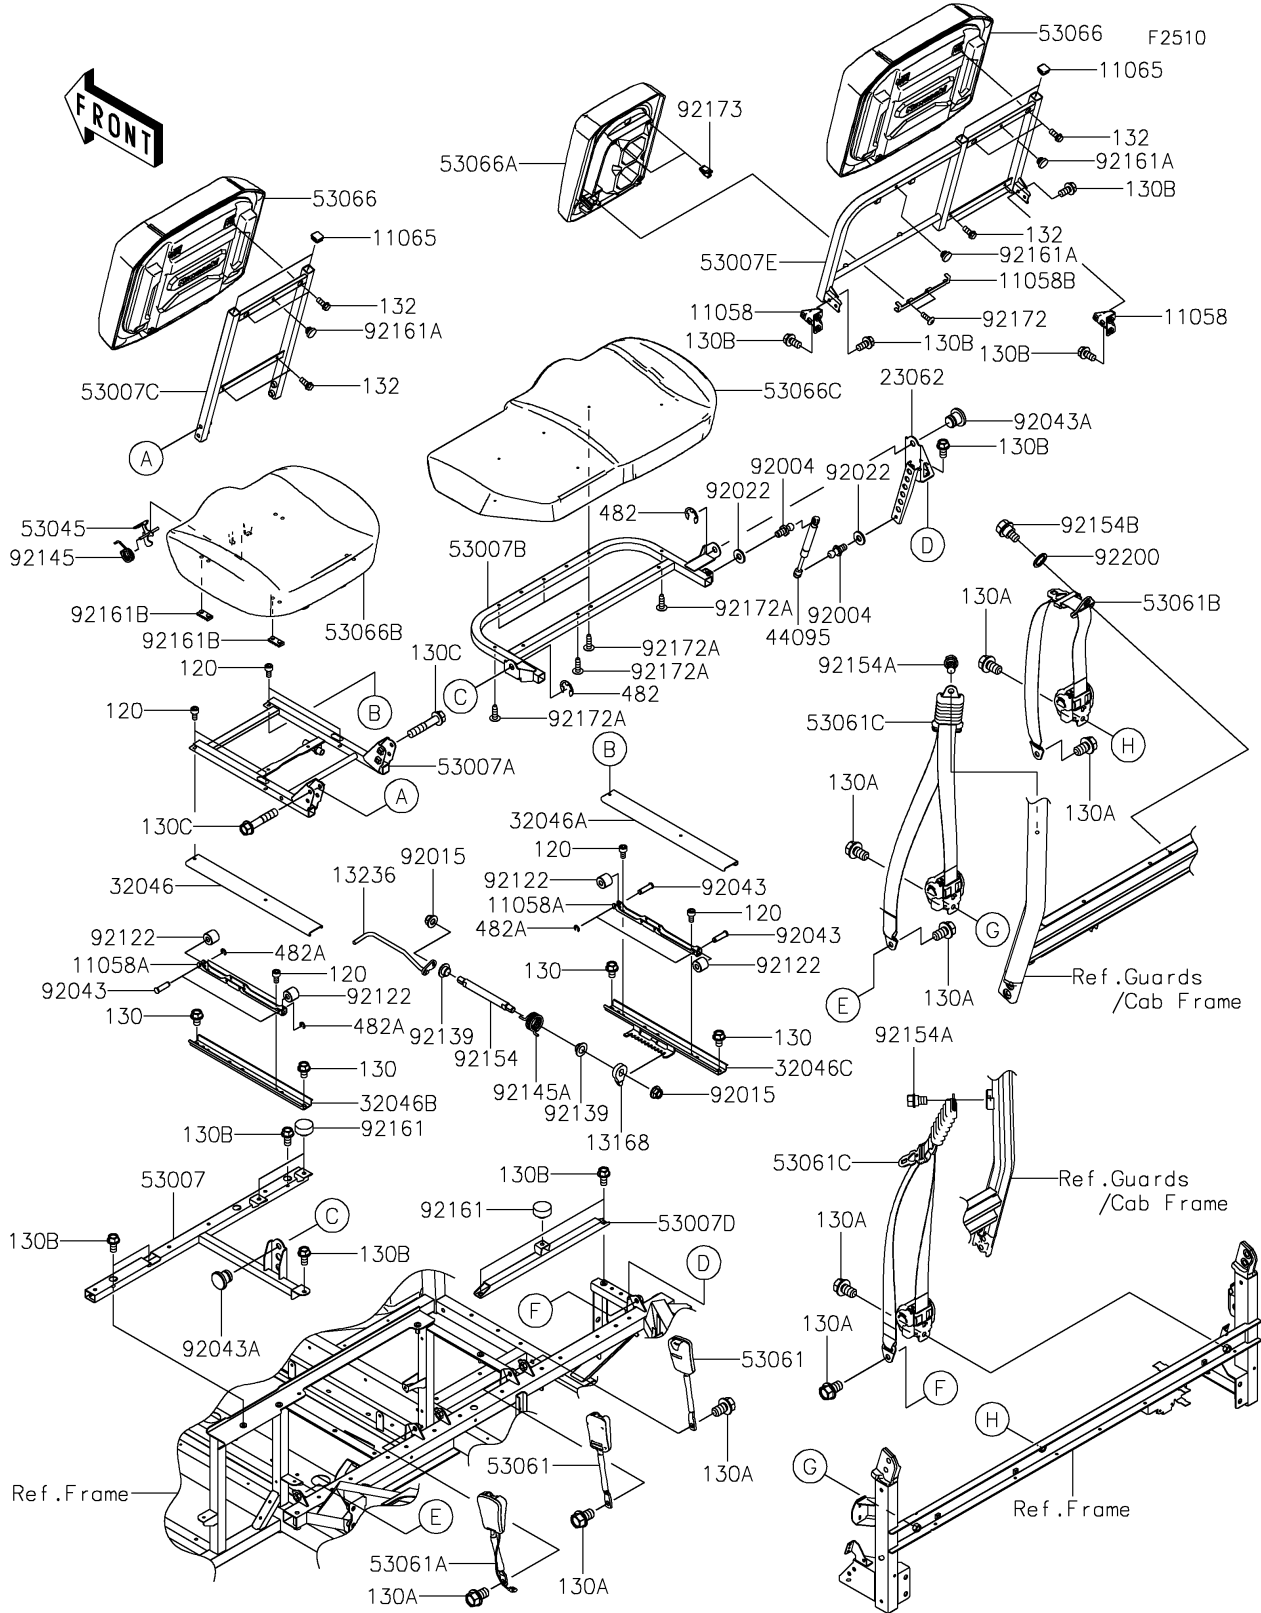

2024 Ridge Ranch Edition PARTS DIAGRAM

Seat

2024 Ridge Ranch Edition PARTS LIST

Seat

ITEM NAME	PART NUMBER	QUANTITY
BRACKET,SEAT BACK (Ref # 11058)	11058-0244	2
BRACKET,SEAT RAIL (Ref # 11058A)	11058-0250	2
BRACKET,SEAT BACK,CNT (Ref # 11058B)	11058-0516	1
CAP (Ref # 11065)	11065-0901	4
LEVER,STOP (Ref # 13168)	13168-0883	1
LEVER-COMP,SEAT SLIDE (Ref # 13236)	13236-0851	1
BRACKET-COMP,SEAT BOTTOM (Ref # 23062)	23062-1389	1
BRACKET-SEAT,UPP RAIL,LH (Ref # 32046)	32046-0481	1
BRACKET-SEAT,UPP RAIL,RH (Ref # 32046A)	32046-0482	1
BRACKET-SEAT,LWR RAIL,LH (Ref # 32046B)	32046-0483	1
BRACKET-SEAT,LWR RAIL,RH (Ref # 32046C)	32046-0484	1
DAMPER-GAS FILLED (Ref # 44095)	44095-0004	1
FRAME-SEAT,BOTTOM,LH (Ref # 53007)	53007-0458	1
FRAME-SEAT,BOTTOM,DRIVER (Ref # 53007A)	53007-0459	1
FRAME-SEAT,BOTTOM,PASSENGER (Ref # 53007B)	53007-0460	1
FRAME-SEAT,BACK,DRIVER (Ref # 53007C)	53007-0461	1
FRAME-SEAT,BOTTOM,RH (Ref # 53007D)	53007-0464	1
FRAME-SEAT,BACK,PASSENGER (Ref # 53007E)	53007-0466	1
HOOK-ASSY (Ref # 53045)	53045-0019	1
BELT-SEAT,BUCKLE (Ref # 53061)	53061-0039	2
BELT-SEAT,BUCKLE,SW. (Ref # 53061A)	53061-0364	1
BELT-SEAT,CNT (Ref # 53061B)	53061-0377	1
BELT-SEAT,LH/RH (Ref # 53061C)	53061-0378	2
SEAT-ASSY,BACK,BLACK+BRN (Ref # 53066)	53066-0871-64X	2
SEAT-ASSY,BACK,CNT,BLACK+BRN (Ref # 53066A)	53066-0872-64X	1
SEAT,BOTTOM,DRIVER,BLACK+BRN (Ref # 53066B)	53066-0874-64X	1
SEAT,BOTTOM,PASSENGER,BLK+BRN (Ref # 53066C)	53066-0875-64X	1
STUD (Ref # 92004)	92004-0733	2
NUT,8MM (Ref # 92015)	92015-1432	2