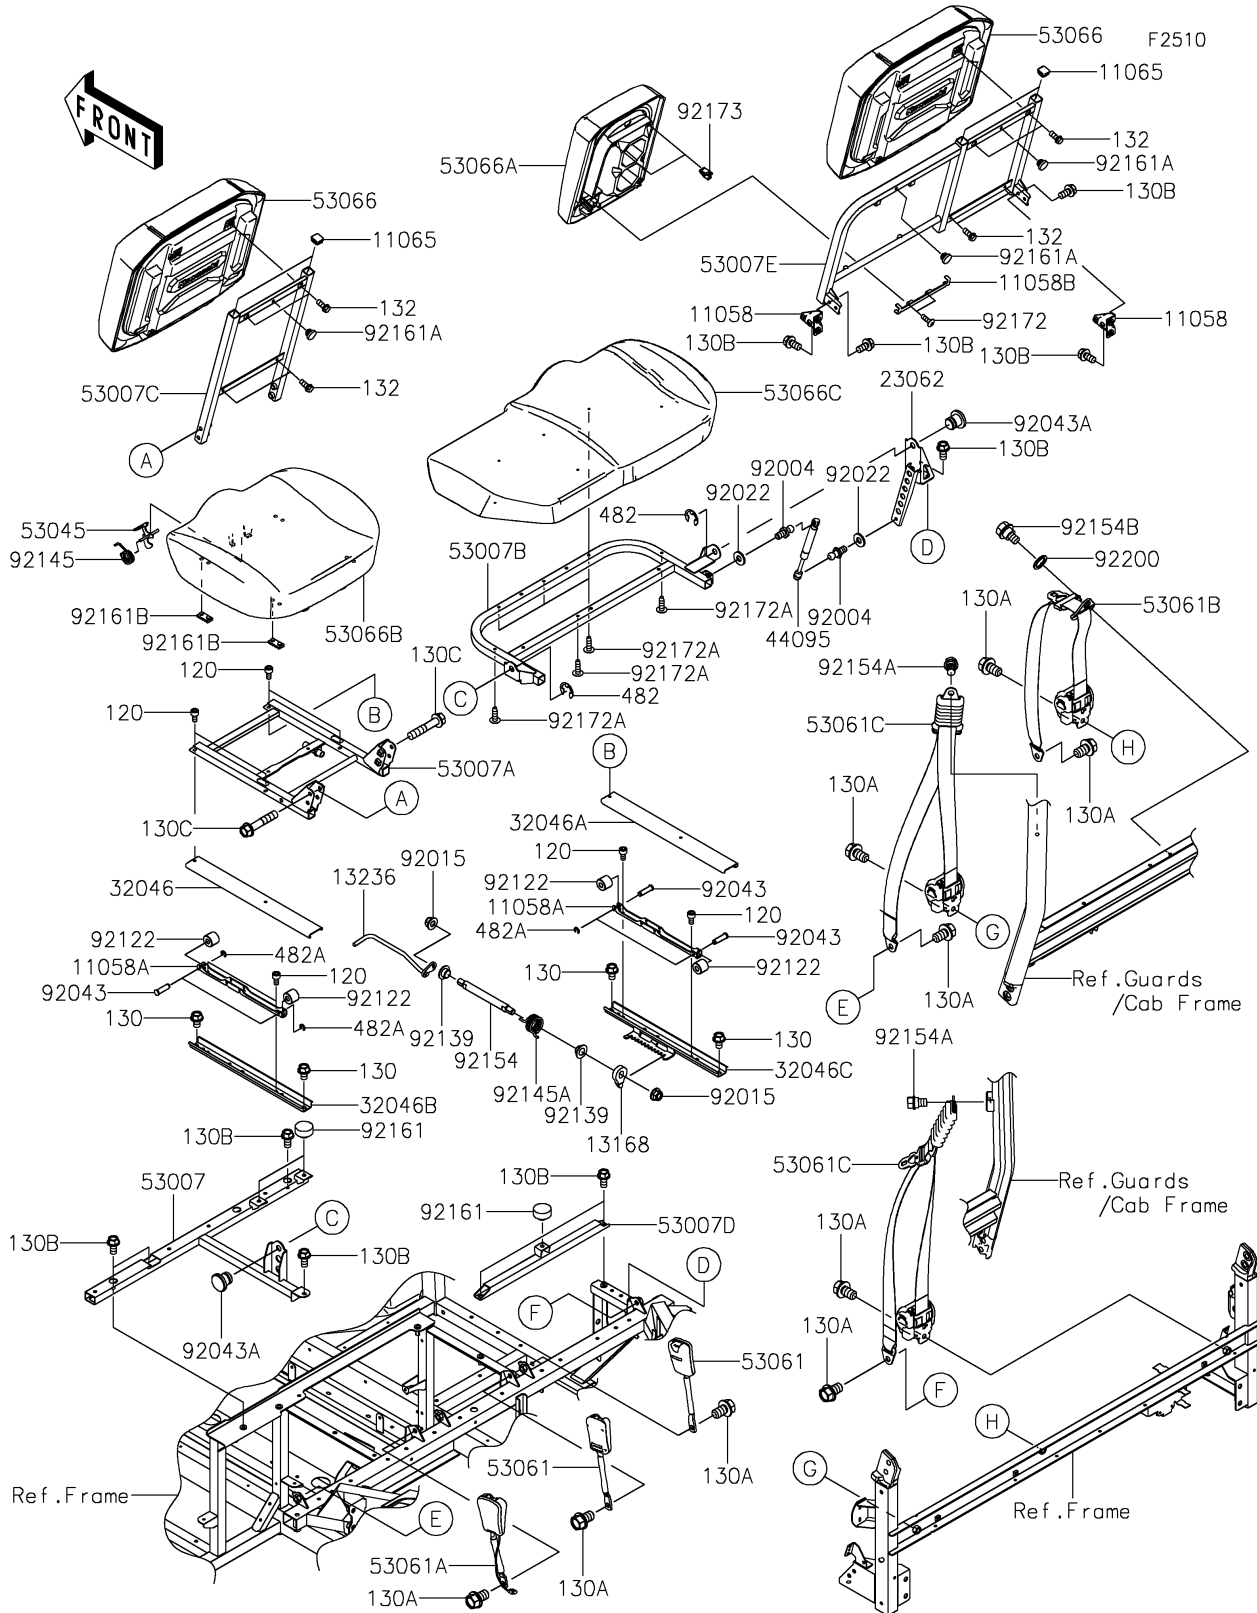

2024 RIDGE® RANCH EDITION PARTS DIAGRAM

Seat

2024 RIDGE® RANCH EDITION PARTS LIST

Seat

ITEM NAME	PART NUMBER	QUANTITY
BRACKET,SEAT BACK (Ref # 11058)	11058-0244	2
BRACKET,SEAT RAIL (Ref # 11058A)	11058-0250	2
BRACKET,SEAT BACK,CNT (Ref # 11058B)	11058-0516	1
CAP (Ref # 11065)	11065-0901	4
LEVER,STOP (Ref # 13168)	13168-0883	1
LEVER-COMP,SEAT SLIDE (Ref # 13236)	13236-0851	1
BRACKET-COMP,SEAT BOTTOM (Ref # 23062)	23062-1389	1
BRACKET-SEAT,UPP RAIL,LH (Ref # 32046)	32046-0481	1
BRACKET-SEAT,UPP RAIL,RH (Ref # 32046A)	32046-0482	1
BRACKET-SEAT,LWR RAIL,LH (Ref # 32046B)	32046-0483	1
BRACKET-SEAT,LWR RAIL,RH (Ref # 32046C)	32046-0484	1
DAMPER-GAS FILLED (Ref # 44095)	44095-0004	1
FRAME-SEAT,BOTTOM,LH (Ref # 53007)	53007-0458	1
FRAME-SEAT,BOTTOM,DRIVER (Ref # 53007A)	53007-0459	1
FRAME-SEAT,BOTTOM,PASSENGER (Ref # 53007B)	53007-0460	1
FRAME-SEAT,BACK,DRIVER (Ref # 53007C)	53007-0461	1
FRAME-SEAT,BOTTOM,RH (Ref # 53007D)	53007-0464	1
FRAME-SEAT,BACK,PASSENGER (Ref # 53007E)	53007-0466	1
HOOK-ASSY (Ref # 53045)	53045-0019	1
BELT-SEAT,BUCKLE (Ref # 53061)	53061-0039	2
BELT-SEAT,BUCKLE,SW. (Ref # 53061A)	53061-0364	1
BELT-SEAT,CNT (Ref # 53061B)	53061-0377	1
BELT-SEAT,LH/RH (Ref # 53061C)	53061-0378	2
SEAT-ASSY,BACK,BLACK+BRN (Ref # 53066)	53066-0871-64X	2
SEAT-ASSY,BACK,CNT,BLACK+BRN (Ref # 53066A)	53066-0872-64X	1
SEAT,BOTTOM,DRIVER,BLACK+BRN (Ref # 53066B)	53066-0874-64X	1
SEAT,BOTTOM,PASSENGER,BLK+BRN (Ref # 53066C)	53066-0875-64X	1
STUD (Ref # 92004)	92004-0733	2
NUT,8MM (Ref # 92015)	92015-1432	2