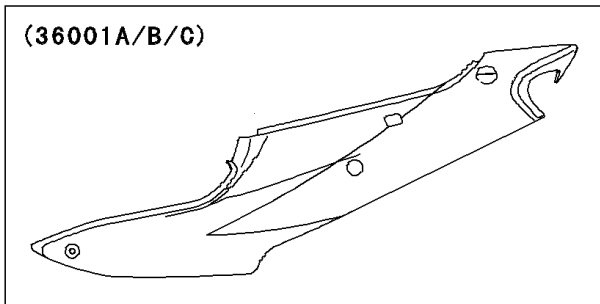

2001 Ninja® ZX™-6R PARTS DIAGRAM

Side Covers/Chain Cover(ZX600-J2)

F2610A

(36001)	G. L. Blue
(36001A)	Green/Black
(36001B)	Yellow/Black
(36001C)	Blue/Blue

WOD

WOD

2001 Ninja® ZX™-6R PARTS LIST

Side Covers/Chain Cover(ZX600-J2)

ITEM NAME	PART NUMBER	QUANTITY
COVER-SIDE, GREEN/BLACK (Ref # 36001A)	36001-1601-3I	1
COVER-SIDE, YELLOW/BLACK (Ref # 36001B)	36001-1601-4I	1
CASE-CHAIN (Ref # 36014)	36014-1196	1
SCREW, 6X10 (Ref # 92009)	92009-1402	2
SCREW, 6X18 (Ref # 92009A)	92009-1663	2
WASHER, 6.5X16X1.0 (Ref # 92022)	92022-1654	2
COLLAR (Ref # 92027)	92027-4015	2
RIVET (Ref # 92039)	92039-1227	2
DAMPER (Ref # 92075)	92075-1898	2
COVER-SIDE, C.L.BLUE (Ref # 36001)	36001-1601-E1	1
COVER-SIDE, BLUE/BLUE (Ref # 36001C)	36001-1601-5I	1