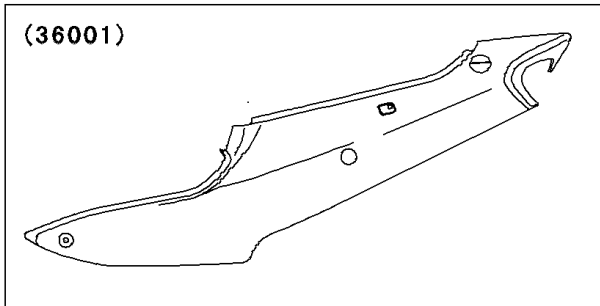

2001 Ninja® ZX™-6R PARTS DIAGRAM

Side Covers/Chain Cover(ZX600-J2)

F2610A

(36001)	G. L. Blue
(36001A)	Green/Black
(36001B)	Yellow/Black
(36001C)	Blue/Blue

WOD

WOD

2001 Ninja® ZX™-6R PARTS LIST

Side Covers/Chain Cover(ZX600-J2)

ITEM NAME	PART NUMBER	QUANTITY
COVER-SIDE, GREEN/BLACK (Ref # 36001A)	36001-1601-3I	1
COVER-SIDE, YELLOW/BLACK (Ref # 36001B)	36001-1601-4I	1
CASE-CHAIN (Ref # 36014)	36014-1196	1
SCREW, 6X10 (Ref # 92009)	92009-1402	2
SCREW, 6X18 (Ref # 92009A)	92009-1663	2
WASHER, 6.5X16X1.0 (Ref # 92022)	92022-1654	2
COLLAR (Ref # 92027)	92027-4015	2
RIVET (Ref # 92039)	92039-1227	2
DAMPER (Ref # 92075)	92075-1898	2
COVER-SIDE, C.L.BLUE (Ref # 36001)	36001-1601-E1	1
COVER-SIDE, BLUE/BLUE (Ref # 36001C)	36001-1601-5I	1