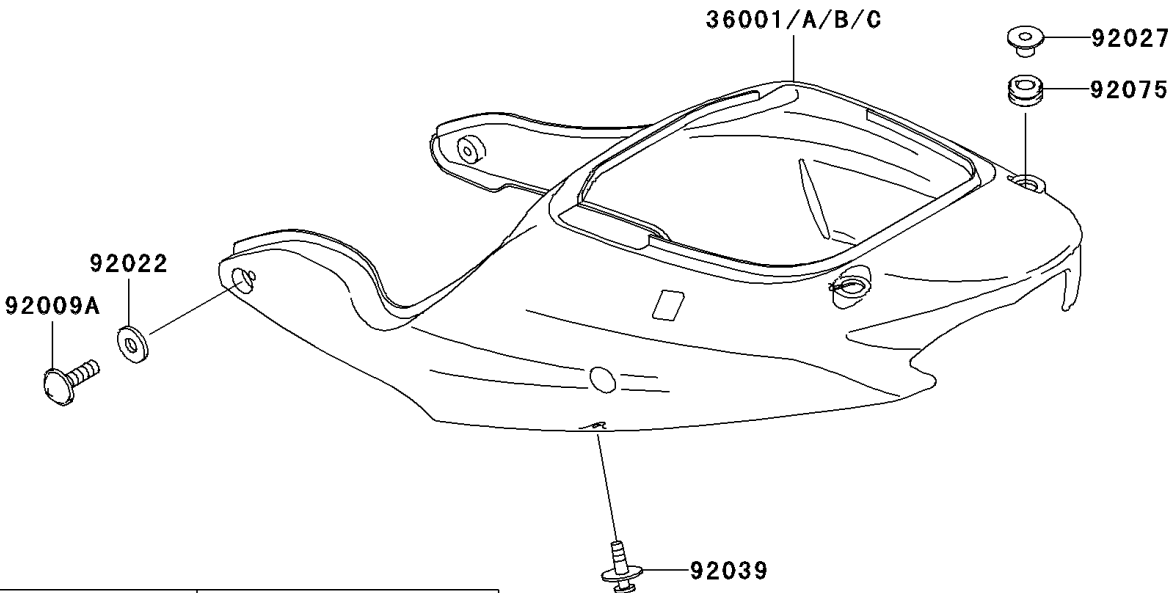

2001 Ninja® ZX™-6R PARTS DIAGRAM

Side Covers/Chain Cover(ZX600-J2)

F2610A

(36001)	G. L. Blue
(36001A)	Green/Black
(36001B)	Yellow/Black
(36001C)	Blue/Blue

WOD

WOD

2001 Ninja® ZX™-6R PARTS LIST

Side Covers/Chain Cover(ZX600-J2)

ITEM NAME	PART NUMBER	QUANTITY
COVER-SIDE, GREEN/BLACK (Ref # 36001A)	36001-1601-3I	1
COVER-SIDE, YELLOW/BLACK (Ref # 36001B)	36001-1601-4I	1
CASE-CHAIN (Ref # 36014)	36014-1196	1
SCREW, 6X10 (Ref # 92009)	92009-1402	2
SCREW, 6X18 (Ref # 92009A)	92009-1663	2
WASHER, 6.5X16X1.0 (Ref # 92022)	92022-1654	2
COLLAR (Ref # 92027)	92027-4015	2
RIVET (Ref # 92039)	92039-1227	2
DAMPER (Ref # 92075)	92075-1898	2
COVER-SIDE, C.L.BLUE (Ref # 36001)	36001-1601-E1	1
COVER-SIDE, BLUE/BLUE (Ref # 36001C)	36001-1601-5I	1