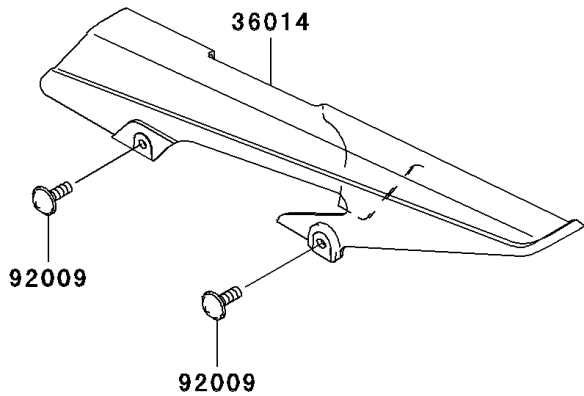

2001 Ninja® ZX™-6R PARTS DIAGRAM

Side Covers/Chain Cover(ZX600-J2)

F2610A

(36001)	G. L. Blue
(36001A)	Green/Black
(36001B)	Yellow/Black
(36001C)	Blue/Blue

WOD

WOD

2001 Ninja® ZX™-6R PARTS LIST

Side Covers/Chain Cover(ZX600-J2)

ITEM NAME	PART NUMBER	QUANTITY
COVER-SIDE, GREEN/BLACK (Ref # 36001A)	36001-1601-3I	1
COVER-SIDE, YELLOW/BLACK (Ref # 36001B)	36001-1601-4I	1
CASE-CHAIN (Ref # 36014)	36014-1196	1
SCREW, 6X10 (Ref # 92009)	92009-1402	2
SCREW, 6X18 (Ref # 92009A)	92009-1663	2
WASHER, 6.5X16X1.0 (Ref # 92022)	92022-1654	2
COLLAR (Ref # 92027)	92027-4015	2
RIVET (Ref # 92039)	92039-1227	2
DAMPER (Ref # 92075)	92075-1898	2
COVER-SIDE, C.L.BLUE (Ref # 36001)	36001-1601-E1	1
COVER-SIDE, BLUE/BLUE (Ref # 36001C)	36001-1601-5I	1