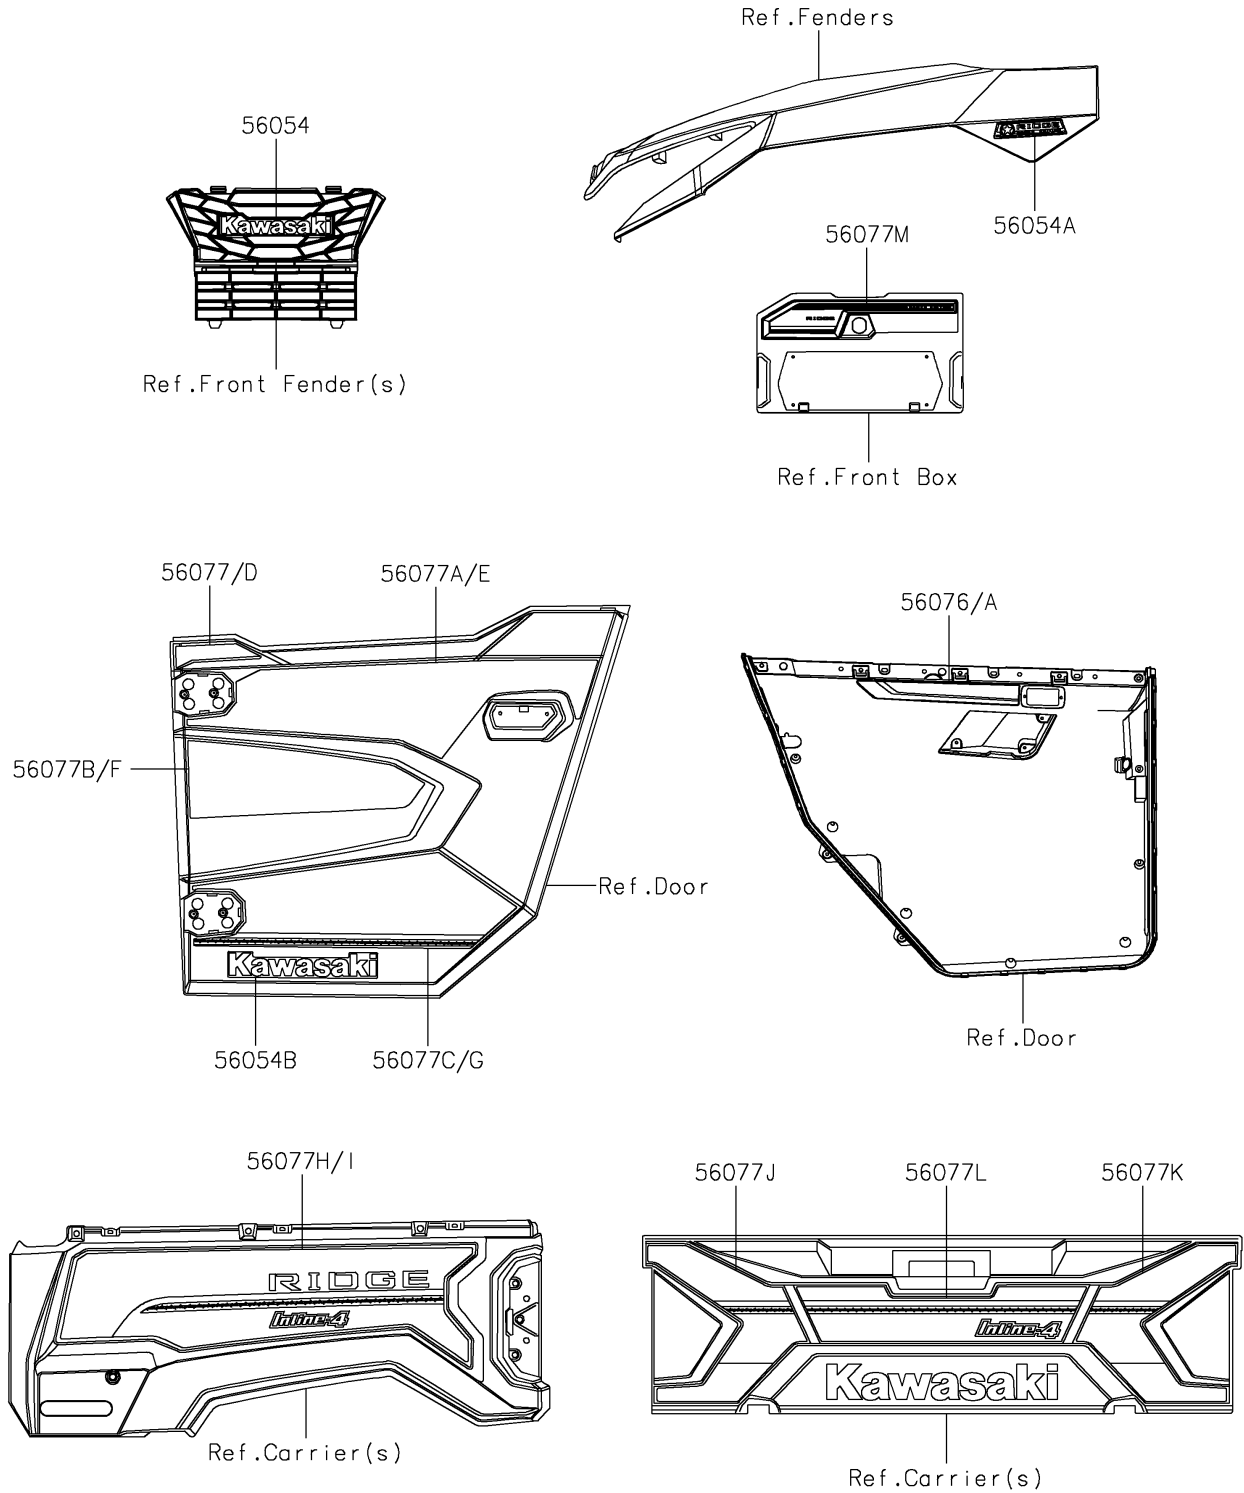

2025 RIDGE® RANCH EDITION PARTS DIAGRAM

Decals

F2861

2025 RIDGE® RANCH EDITION PARTS LIST

Decals

ITEM NAME	PART NUMBER	QUANTITY
MARK,KAWASAKI (Ref # 56054)	56054-3890	1
MARK,RIDGE RANCH EDITION,3D (Ref # 56054A)	56054-3929	2
MARK,DOOR COVER,KAWASAKI (Ref # 56054B)	56054-4061	2
PATTERN,DOOR COVER,LH,INNER (Ref # 56076)	56076-7892	1
PATTERN,DOOR COVER,RH,INNER (Ref # 56076A)	56076-7893	1
PATTERN,DOOR COVER,LH,UPP (Ref # 56077)	56077-1099	1
PATTERN,DOOR COVER,LH,UPP,CNT (Ref # 56077A)	56077-1100	1
PATTERN,DOOR COVER,LH,CNT (Ref # 56077B)	56077-1101	1
PATTERN,DOOR COVER,LH,LWR (Ref # 56077C)	56077-1102	1
PATTERN,DOOR COVER,RH,UPP (Ref # 56077D)	56077-1103	1
PATTERN,DOOR COVER,RH,UPP,CNT (Ref # 56077E)	56077-1104	1
PATTERN,DOOR COVER,RH,CNT (Ref # 56077F)	56077-1105	1
PATTERN,DOOR COVER,RH,LWR (Ref # 56077G)	56077-1106	1
PATTERN,CARRIER COVER,LH (Ref # 56077H)	56077-1107	1
PATTERN,CARRIER COVER,RH (Ref # 56077I)	56077-1108	1
PATTERN,TAIL GATE,LH (Ref # 56077J)	56077-1109	1
PATTERN,TAIL GATE,RH (Ref # 56077K)	56077-1110	1
PATTERN,TAIL GATE,CNT (Ref # 56077L)	56077-1111	1
PATTERN,PANEL COVER (Ref # 56077M)	56077-1112	1