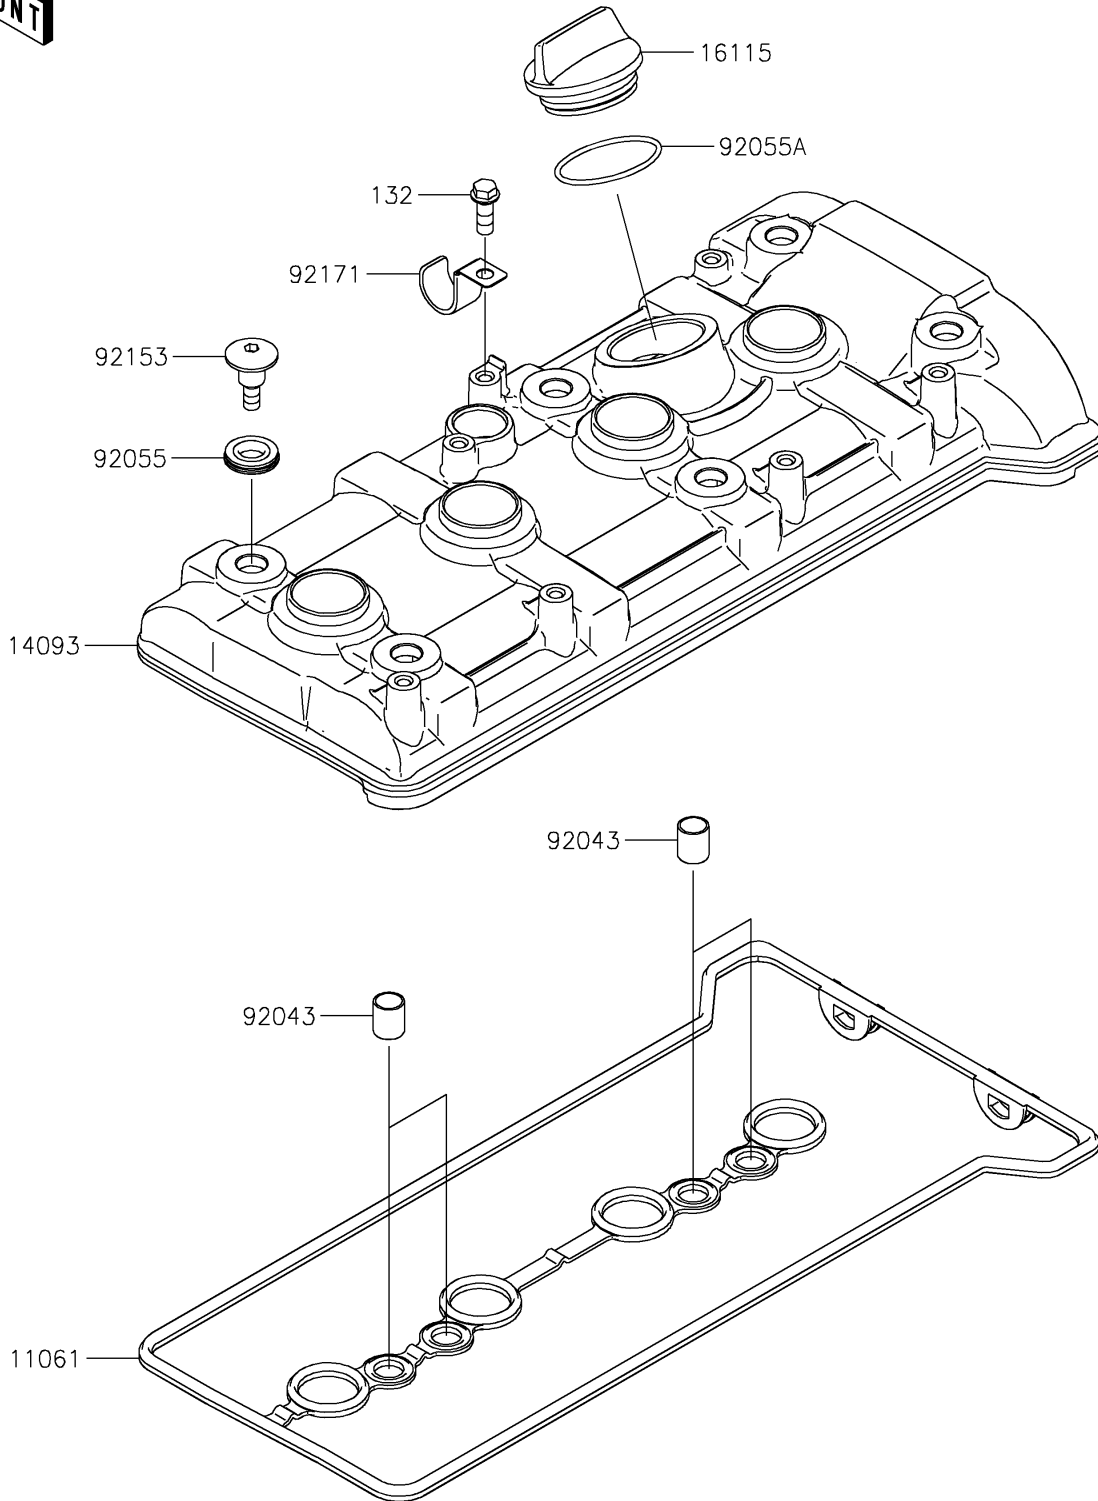

2024 Ridge HVAC PARTS DIAGRAM

Cylinder Head Cover

E1112

2024 Ridge HVAC PARTS LIST

Cylinder Head Cover

ITEM NAME	PART NUMBER	QUANTITY
GASKET,HEAD COVER (Ref # 11061)	11061-1465	1
COVER,HEAD (Ref # 14093)	14093-1433	1
CAP-OIL FILLER (Ref # 16115)	16115-1064	1
PIN,10.1X12X14 (Ref # 92043)	92043-4009	4
RING-O (Ref # 92055)	92055-0187	6
RING-O,38X1.9 (Ref # 92055A)	92055-1295	1
BOLT,SOCKET,6X22.5 (Ref # 92153)	92153-1779	6
CLAMP,L=60 (Ref # 92171)	92171-0652	1
BOLT-FLANGED-SMALL,6X16 (Ref # 132)	132BA0616	1