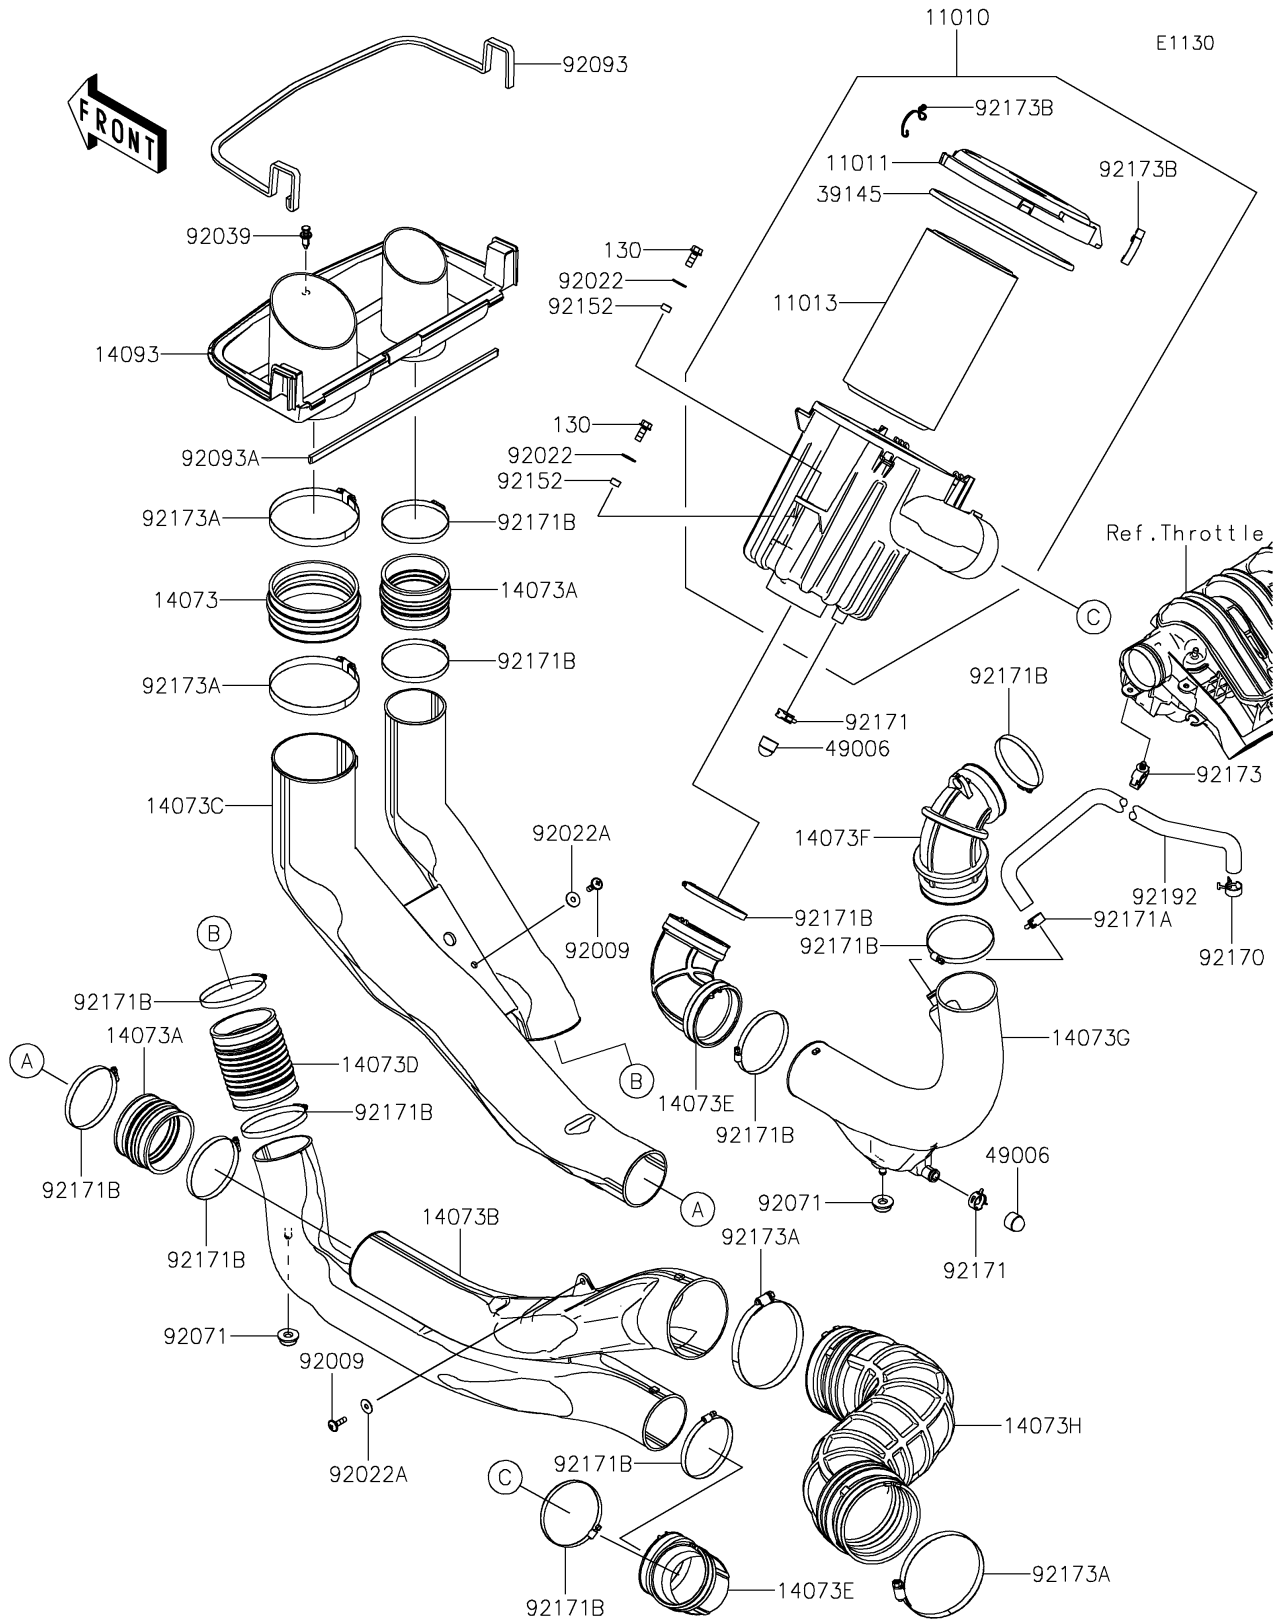

# 2025 Ridge HVAC PARTS DIAGRAM

Air Cleaner

## 2025 Ridge HVAC PARTS LIST

### Air Cleaner

ITEM NAME	PART NUMBER	QUANTITY
FILTER-ASSY-AIR (Ref # 11010)	11010-1850	1
CASE-AIR FILTER,UPP (Ref # 11011)	11011-0977	1
ELEMENT-AIR FILTER (Ref # 11013)	11013-0782	1
DUCT (Ref # 14073)	14073-0909	1
DUCT,A/F CASE (Ref # 14073A)	14073-0923	2
DUCT,CVT RR (Ref # 14073B)	14073-1905	1
DUCT,CVT FR (Ref # 14073C)	14073-1906	1
DUCT,CVT CNT (Ref # 14073D)	14073-1908	1
DUCT,A/C BOX (Ref # 14073E)	14073-1912	2
DUCT,THROTTLE (Ref # 14073F)	14073-1913	1
DUCT,CHAMBER (Ref # 14073G)	14073-1922	1
DUCT,CVT INTAKE (Ref # 14073H)	14073-1951	1
COVER,INTAKE (Ref # 14093)	14093-1446	1
TRIM-SEAL (Ref # 39145)	39145-0762	1
BOOT,DRAIN (Ref # 49006)	49006-3718	2
SCREW,6X22 (Ref # 92009)	92009-1441	2
WASHER,8.5X20X1.6 (Ref # 92022)	92022-1561	2
WASHER,PLAIN,6.5X20X1 (Ref # 92022A)	92022-165	2
RIVET (Ref # 92039)	92039-0776	1
GROMMET (Ref # 92071)	92071-0829	2
SEAL (Ref # 92093)	92093-0792	1
SEAL (Ref # 92093A)	92093-0793	1
COLLAR,8.8X12.3X6.9 (Ref # 92152)	92152-1853	2
CLAMP (Ref # 92170)	92170-1060	1
CLAMP (Ref # 92171)	92171-0329	2
CLAMP (Ref # 92171A)	92171-1277	1
CLAMP (Ref # 92171B)	92171-1383	12
CLAMP (Ref # 92173)	92173-0861	1
CLAMP,130MM (Ref # 92173A)	92173-1938	4

### Air Cleaner

ITEM NAME	PART NUMBER	QUANTITY
CLAMP,AIR FILTER CASE (Ref # 92173B)	92173-2023	2
TUBE,BREATHER (Ref # 92192)	92192-2651	1
BOLT-FLANGED,8X20 (Ref # 130)	130BA0820	2