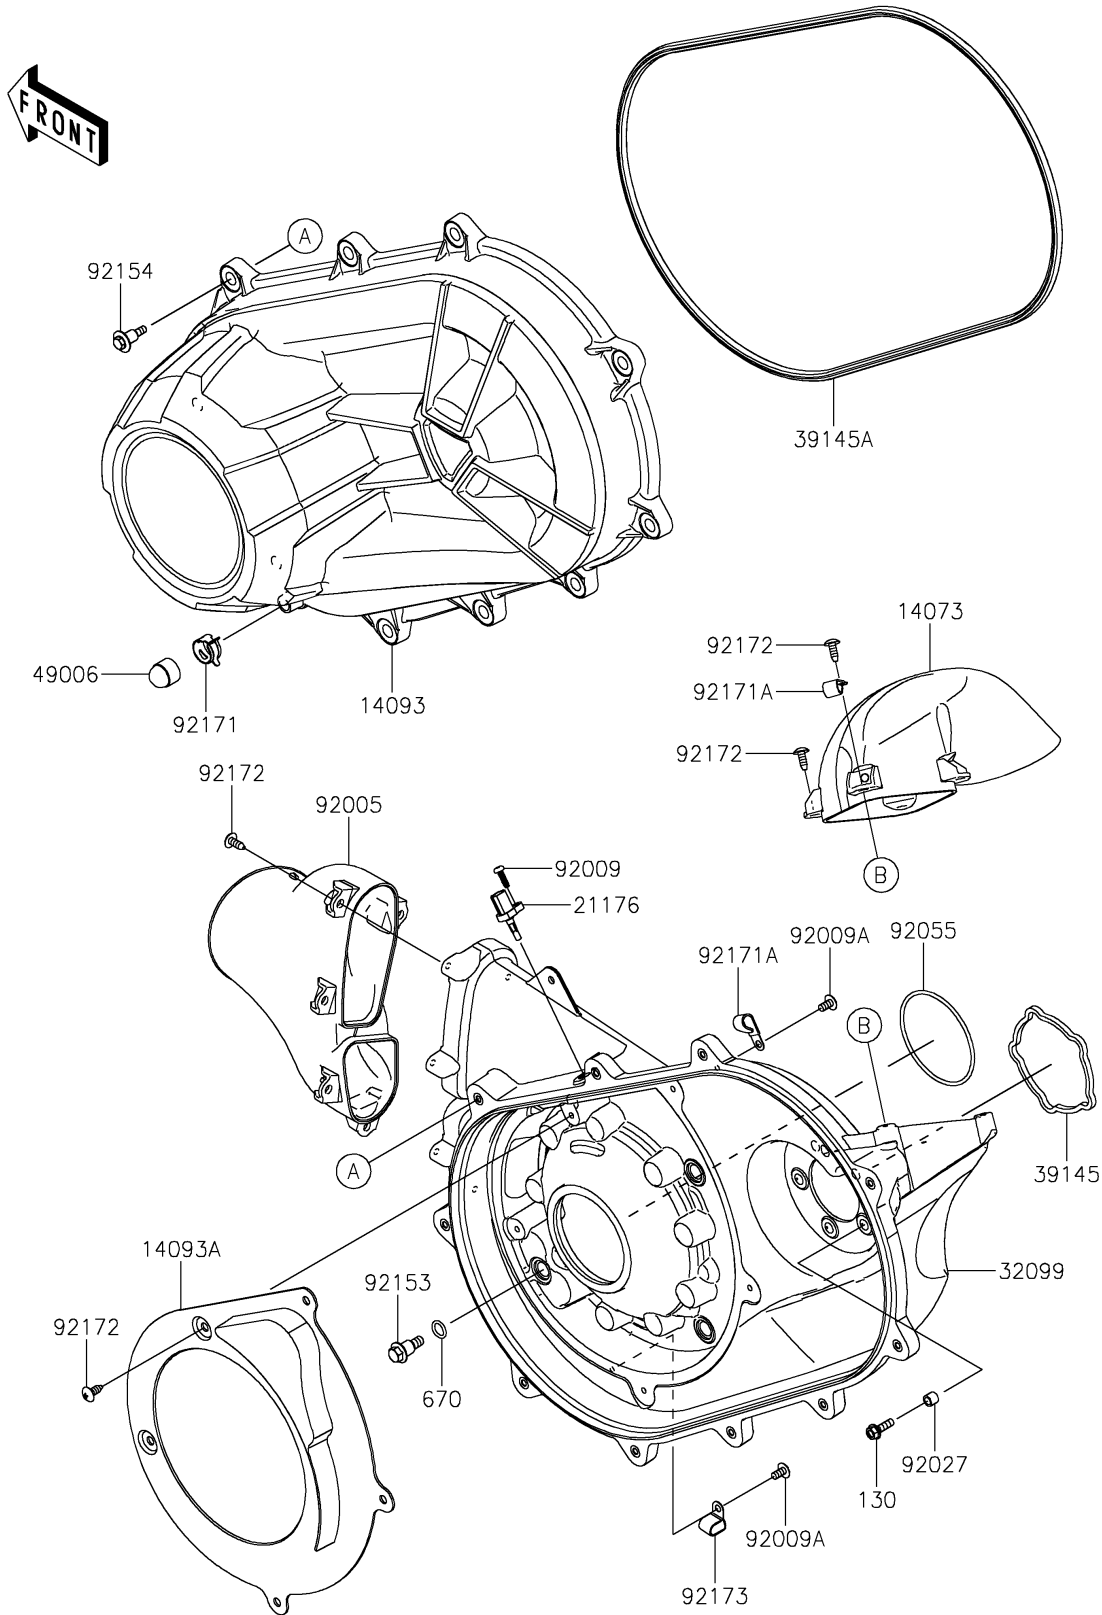

2024 RIDGE® HVAC PARTS DIAGRAM

Converter Cover

E1393

2024 RIDGE® HVAC PARTS LIST

Converter Cover

ITEM NAME	PART NUMBER	QUANTITY
DUCT,EXHAUST (Ref # 14073)	14073-1915	1
COVER,CVT (Ref # 14093)	14093-1453	1
COVER,AIR GUIDE (Ref # 14093A)	14093-1454	1
SENSOR,AIR TEMPERATURE (Ref # 21176)	21176-0048	1
CASE,CVT (Ref # 32099)	32099-0829	1
TRIM-SEAL (Ref # 39145)	39145-0714	1
TRIM-SEAL,CVT COVER (Ref # 39145A)	39145-0760	1
BOOT,DRAIN (Ref # 49006)	49006-3718	1
FITTING,INTAKE (Ref # 92005)	92005-1450	1
SCREW,TAPPING,5X16 (Ref # 92009)	92009-1264	1
SCREW,6X12 (Ref # 92009A)	92009-1480	2
COLLAR,6.8X10X8.5 (Ref # 92027)	92027-129	5
RING-O,84.4X3.1 (Ref # 92055)	92055-0916	1
BOLT,8X26.5 (Ref # 92153)	92153-0594	4
BOLT,CVT COVER (Ref # 92154)	92154-1522	10
CLAMP (Ref # 92171)	92171-0329	1
CLAMP (Ref # 92171A)	92171-0739	2
SCREW,6X16 (Ref # 92172)	92172-0284	14
CLAMP (Ref # 92173)	92173-2439	1
BOLT-FLANGED,6X20 (Ref # 130)	130BA0620	5
O RING,12MM (Ref # 670)	670D2012	4