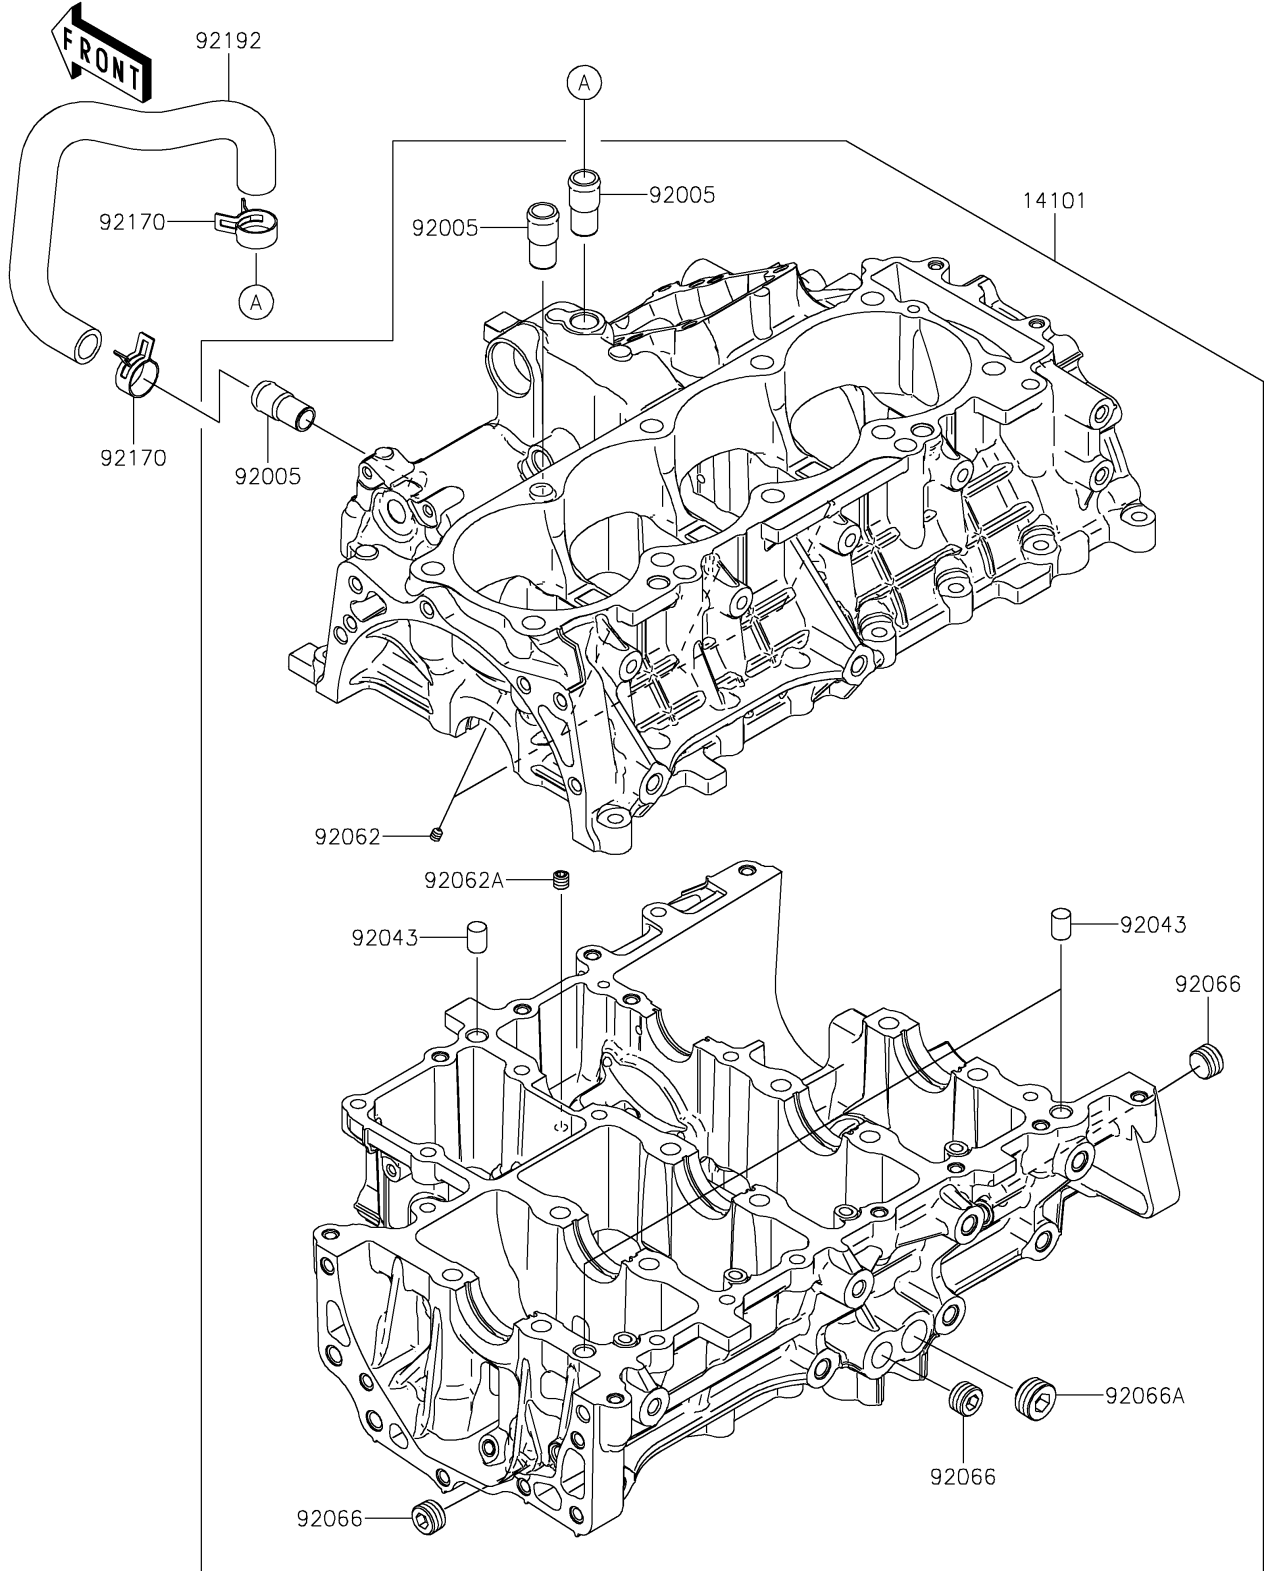

# 2024 Ridge HVAC PARTS DIAGRAM

Crankcase

E1411

## 2024 Ridge HVAC PARTS LIST

### Crankcase

ITEM NAME	PART NUMBER	QUANTITY
SET-CRANKCASE (Ref # 14101)	14101-0010	1
FITTING,BREATHER (Ref # 92005)	92005-1238	3
PIN,10X14 (Ref # 92043)	92043-1506	3
NOZZLE (Ref # 92062)	92062-0004	4
NOZZLE (Ref # 92062A)	92062-0046	1
PLUG (Ref # 92066)	92066-0831	3
PLUG (Ref # 92066A)	92066-3779	1
CLAMP (Ref # 92170)	92170-1060	2
TUBE,BLOWBY GAS (Ref # 92192)	92192-2675	1