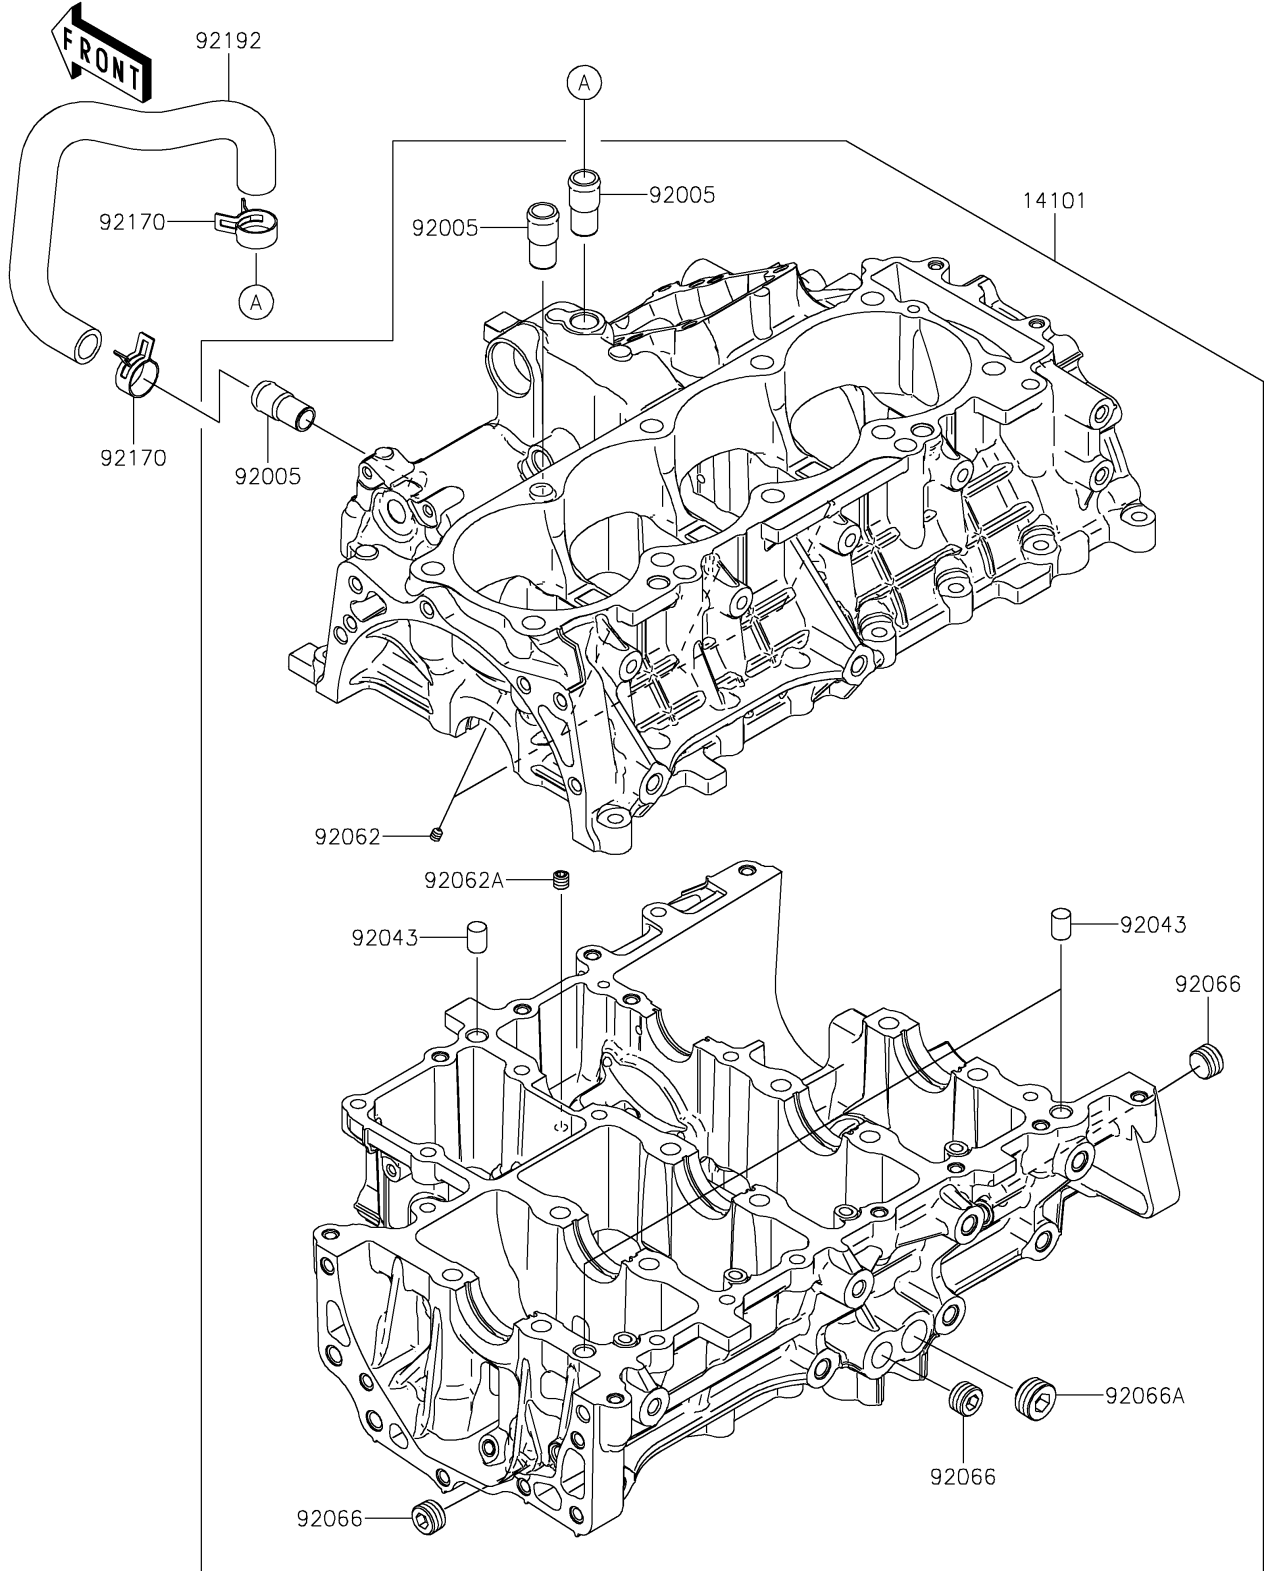

2024 RIDGE® HVAC PARTS DIAGRAM

Crankcase

E1411

2024 RIDGE® HVAC PARTS LIST

Crankcase

ITEM NAME	PART NUMBER	QUANTITY
SET-CRANKCASE (Ref # 14101)	14101-0010	1
FITTING,BREATHER (Ref # 92005)	92005-1238	3
PIN,10X14 (Ref # 92043)	92043-1506	3
NOZZLE (Ref # 92062)	92062-0004	4
NOZZLE (Ref # 92062A)	92062-0046	1
PLUG (Ref # 92066)	92066-0831	3
PLUG (Ref # 92066A)	92066-3779	1
CLAMP (Ref # 92170)	92170-1060	2
TUBE,BLOWBY GAS (Ref # 92192)	92192-2675	1