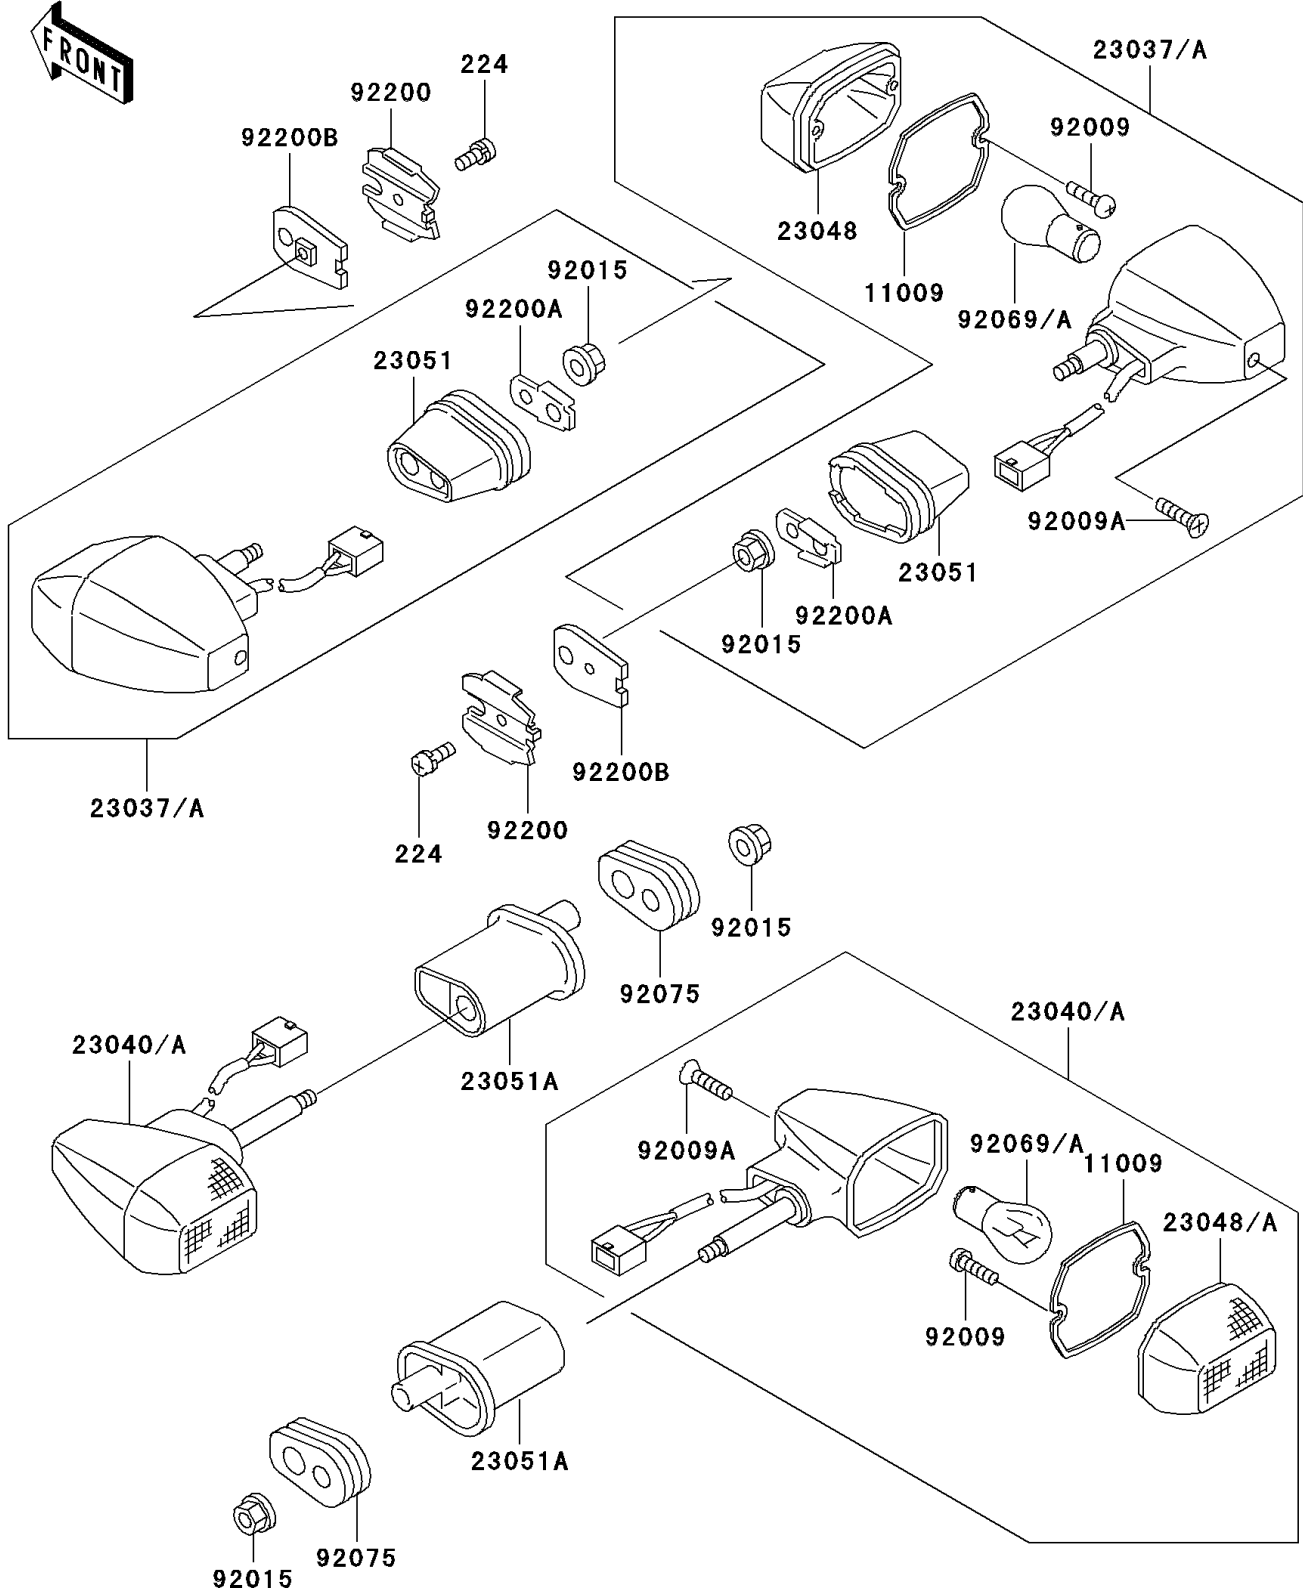

# 2001 Ninja® ZX™-6R PARTS DIAGRAM

Turn Signals

F2730

## 2001 Ninja® ZX™-6R PARTS LIST

### Turn Signals

ITEM NAME	PART NUMBER	QUANTITY
SCREW-PAN-WP-CROS,4X8 (Ref # 224)	224C0408	2
GASKET,SIGNAL LAMP (Ref # 11009)	11009-1402	4
LAMP-ASSY-SIGNAL,FR (Ref # 23037)	23037-1393	2
LAMP-SIGNAL,RR (Ref # 23040)	23040-1285	2
LENS-SIGNAL LAMP (Ref # 23048)	23048-1054	4
BRACKET-SIGNAL LAMP,FR (Ref # 23051)	23051-1207	2
BRACKET-SIGNAL LAMP (Ref # 23051A)	23051-1248	2
SCREW,TAPPING,3X16 (Ref # 92009)	92009-1115	8
SCREW,TAPPING,4X20 (Ref # 92009A)	92009-1304	4
NUT,FLANGED,6MM (Ref # 92015)	92015-1367	4
BULB,12V 32CP(23W) (Ref # 92069)	92069-055	4
DAMPER,SIGNAL LAMP (Ref # 92075)	92075-1698	2
WASHER,SIGNAL LAMP (Ref # 92200)	92200-1016	2
WASHER (Ref # 92200A)	92200-1021	2
WASHER,SIGNAL LAMP (Ref # 92200B)	92200-1520	2