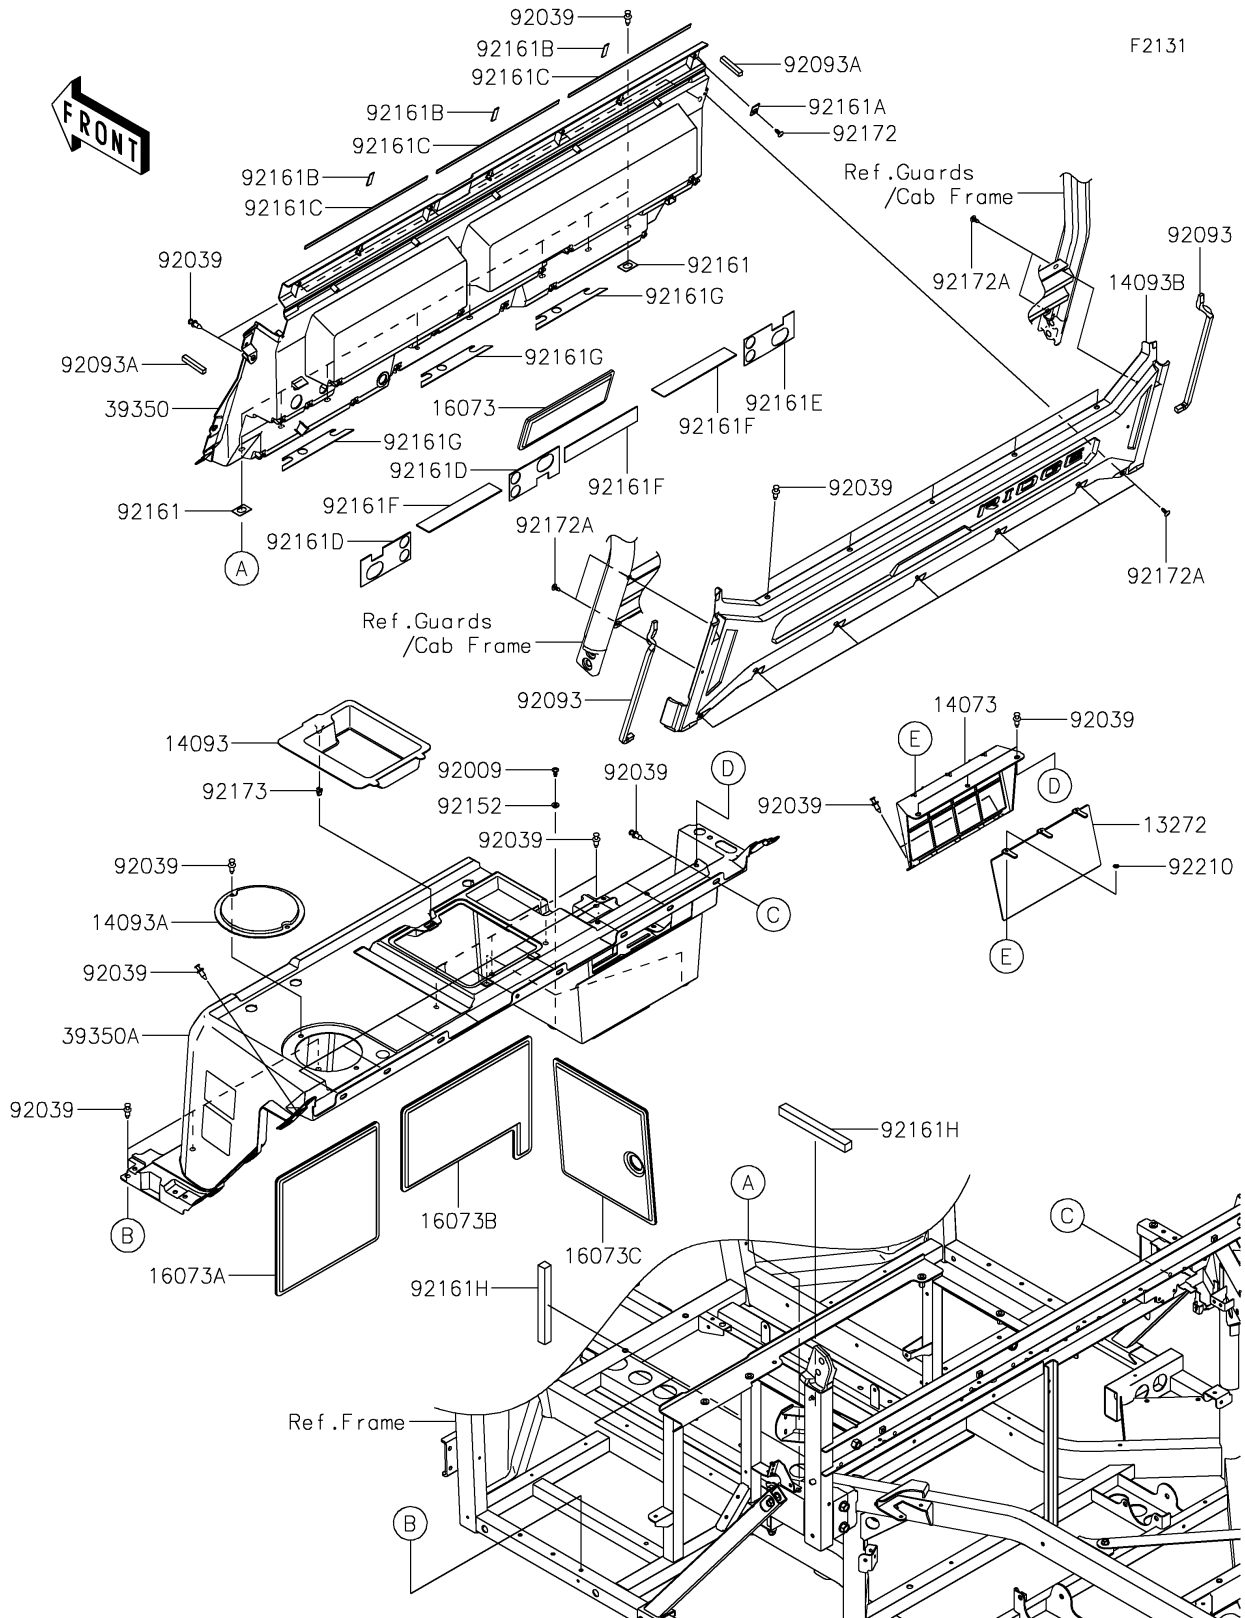

2025 RIDGE® HVAC CAMO PARTS DIAGRAM

Frame Fittings(Rear)

2025 RIDGE® HVAC CAMO PARTS LIST

Frame Fittings(Rear)

ITEM NAME	PART NUMBER	QUANTITY
PLATE,VENT FLAP (Ref # 13272)	13272-4095	1
DUCT,VENT (Ref # 14073)	14073-1921	1
COVER,TRAY (Ref # 14093)	14093-1333	1
COVER,HOLE (Ref # 14093A)	14093-1334	1
COVER,RR (Ref # 14093B)	14093-1353	1
INSULATOR,FR TUNNEL&BACK PANEL (Ref # 16073)	16073-0947	1
INSULATOR,SEAT PANEL,LH (Ref # 16073A)	16073-0967	1
INSULATOR,SEAT PANEL,CNT (Ref # 16073B)	16073-0968	1
INSULATOR,SEAT PANEL,RH (Ref # 16073C)	16073-0969	1
PANEL,BACK (Ref # 39350)	39350-0003	1
PANEL,UNDER SEAT (Ref # 39350A)	39350-0010	1
SCREW,TAPPING,6X16 (Ref # 92009)	92009-1166	3
RIVET (Ref # 92039)	92039-0776	38
SEAL,10X10X395 (Ref # 92093)	92093-0780	2
SEAL,10X10X60 (Ref # 92093A)	92093-0786	2
COLLAR,6.3X9.5X4.1 (Ref # 92152)	92152-1571	3
DAMPER (Ref # 92161)	92161-2613	2
DAMPER (Ref # 92161A)	92161-2626	4
DAMPER,12X36X1.5 (Ref # 92161B)	92161-2627	3
DAMPER,10X370X1.5 (Ref # 92161C)	92161-2628	3
DAMPER (Ref # 92161D)	92161-2629	2
DAMPER (Ref # 92161E)	92161-2630	1
DAMPER,38X220X1.5 (Ref # 92161F)	92161-2631	3
DAMPER (Ref # 92161G)	92161-2632	3
DAMPER,20X200X20 (Ref # 92161H)	92161-2633	3
SCREW,6X16 (Ref # 92172)	92172-0284	4
SCREW,TAPPING,6X16 (Ref # 92172A)	92172-1470	11
CLAMP (Ref # 92173)	92173-1423	1
NUT (Ref # 92210)	92210-1796	3