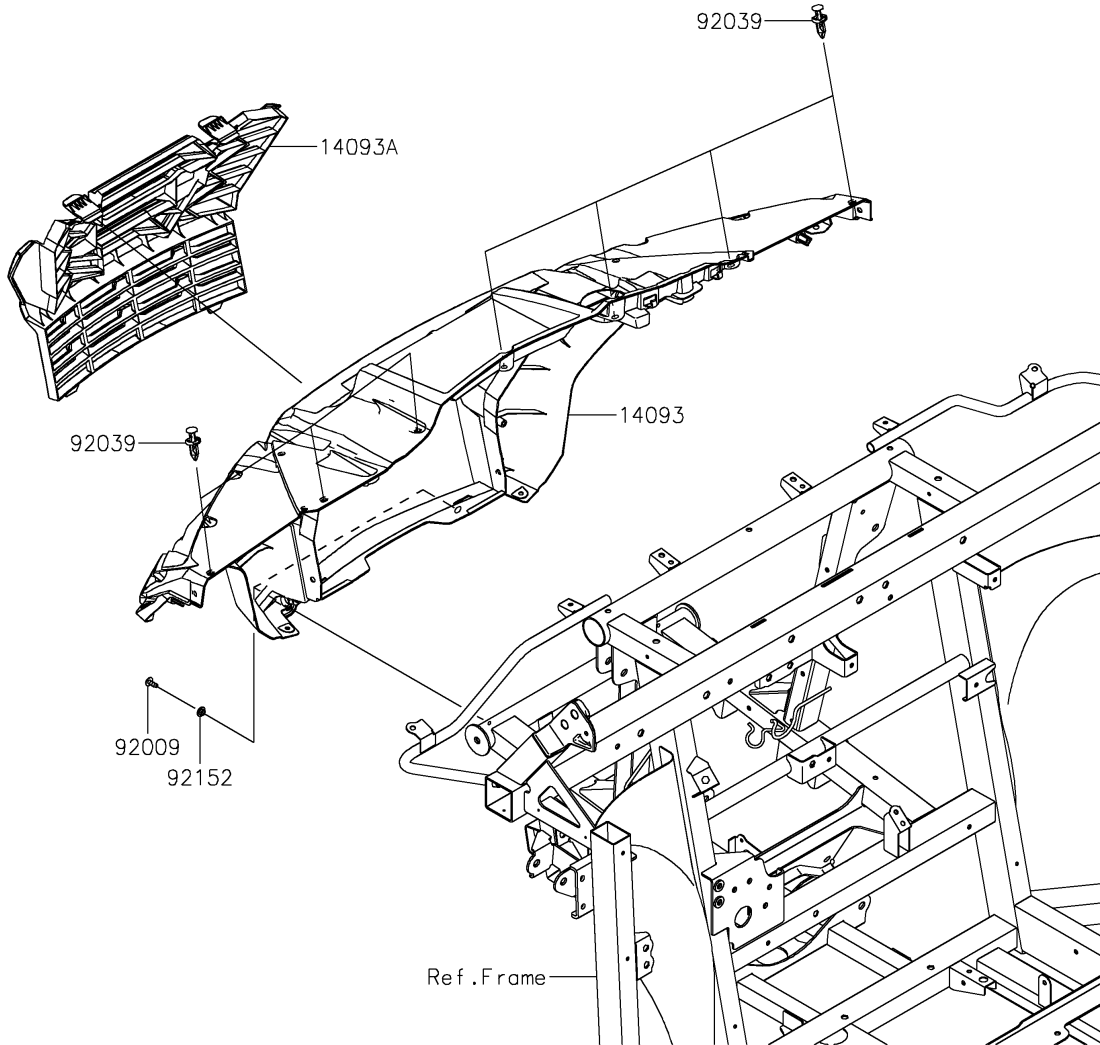

# 2024 Ridge HVAC PARTS DIAGRAM

Front Fender(s)

F2171

## 2024 Ridge HVAC PARTS LIST

Front Fender(s)

ITEM NAME	PART NUMBER	QUANTITY
COVER,FRONT GUARD,BLACK (Ref # 14093)	14093-1308-6Z	1
COVER,FR GRILLE (Ref # 14093A)	14093-1309	1
HOOD,C.P.RED (Ref # 39340A)	39340-0002-V9	1
SCREW,TAPPING,6X16 (Ref # 92009)	92009-1166	2
WASHER,12.5X22X1.2 (Ref # 92022)	92022-072	2
RIVET (Ref # 92039)	92039-0776	7
GROMMET (Ref # 92071)	92071-0746	2
KNOB (Ref # 92077)	92077-0033	2
SEAL,10X10X110 (Ref # 92093)	92093-0785	1
COLLAR,6.3X9.5X4.1 (Ref # 92152)	92152-1571	2