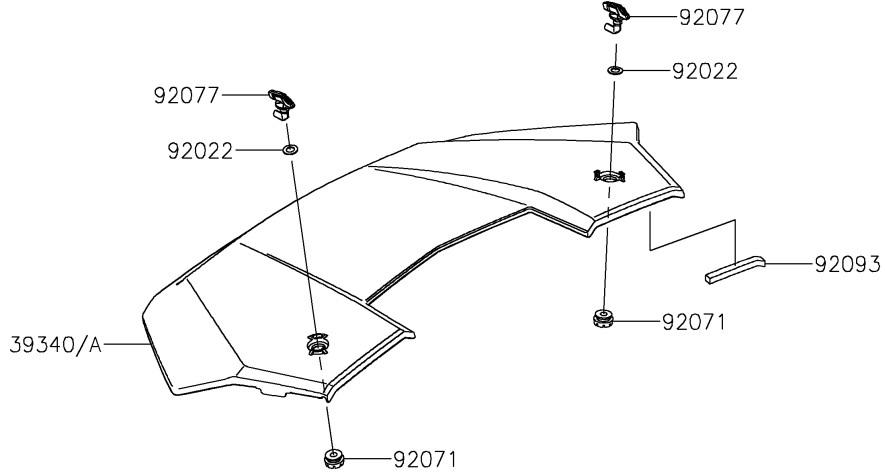

# 2024 Ridge HVAC PARTS DIAGRAM

Front Fender(s)

F2171

## 2024 Ridge HVAC PARTS LIST

Front Fender(s)

ITEM NAME	PART NUMBER	QUANTITY
COVER,FRONT GUARD,BLACK (Ref # 14093)	14093-1308-6Z	1
COVER,FR GRILLE (Ref # 14093A)	14093-1309	1
HOOD,C.P.RED (Ref # 39340A)	39340-0002-V9	1
SCREW,TAPPING,6X16 (Ref # 92009)	92009-1166	2
WASHER,12.5X22X1.2 (Ref # 92022)	92022-072	2
RIVET (Ref # 92039)	92039-0776	7
GROMMET (Ref # 92071)	92071-0746	2
KNOB (Ref # 92077)	92077-0033	2
SEAL,10X10X110 (Ref # 92093)	92093-0785	1
COLLAR,6.3X9.5X4.1 (Ref # 92152)	92152-1571	2