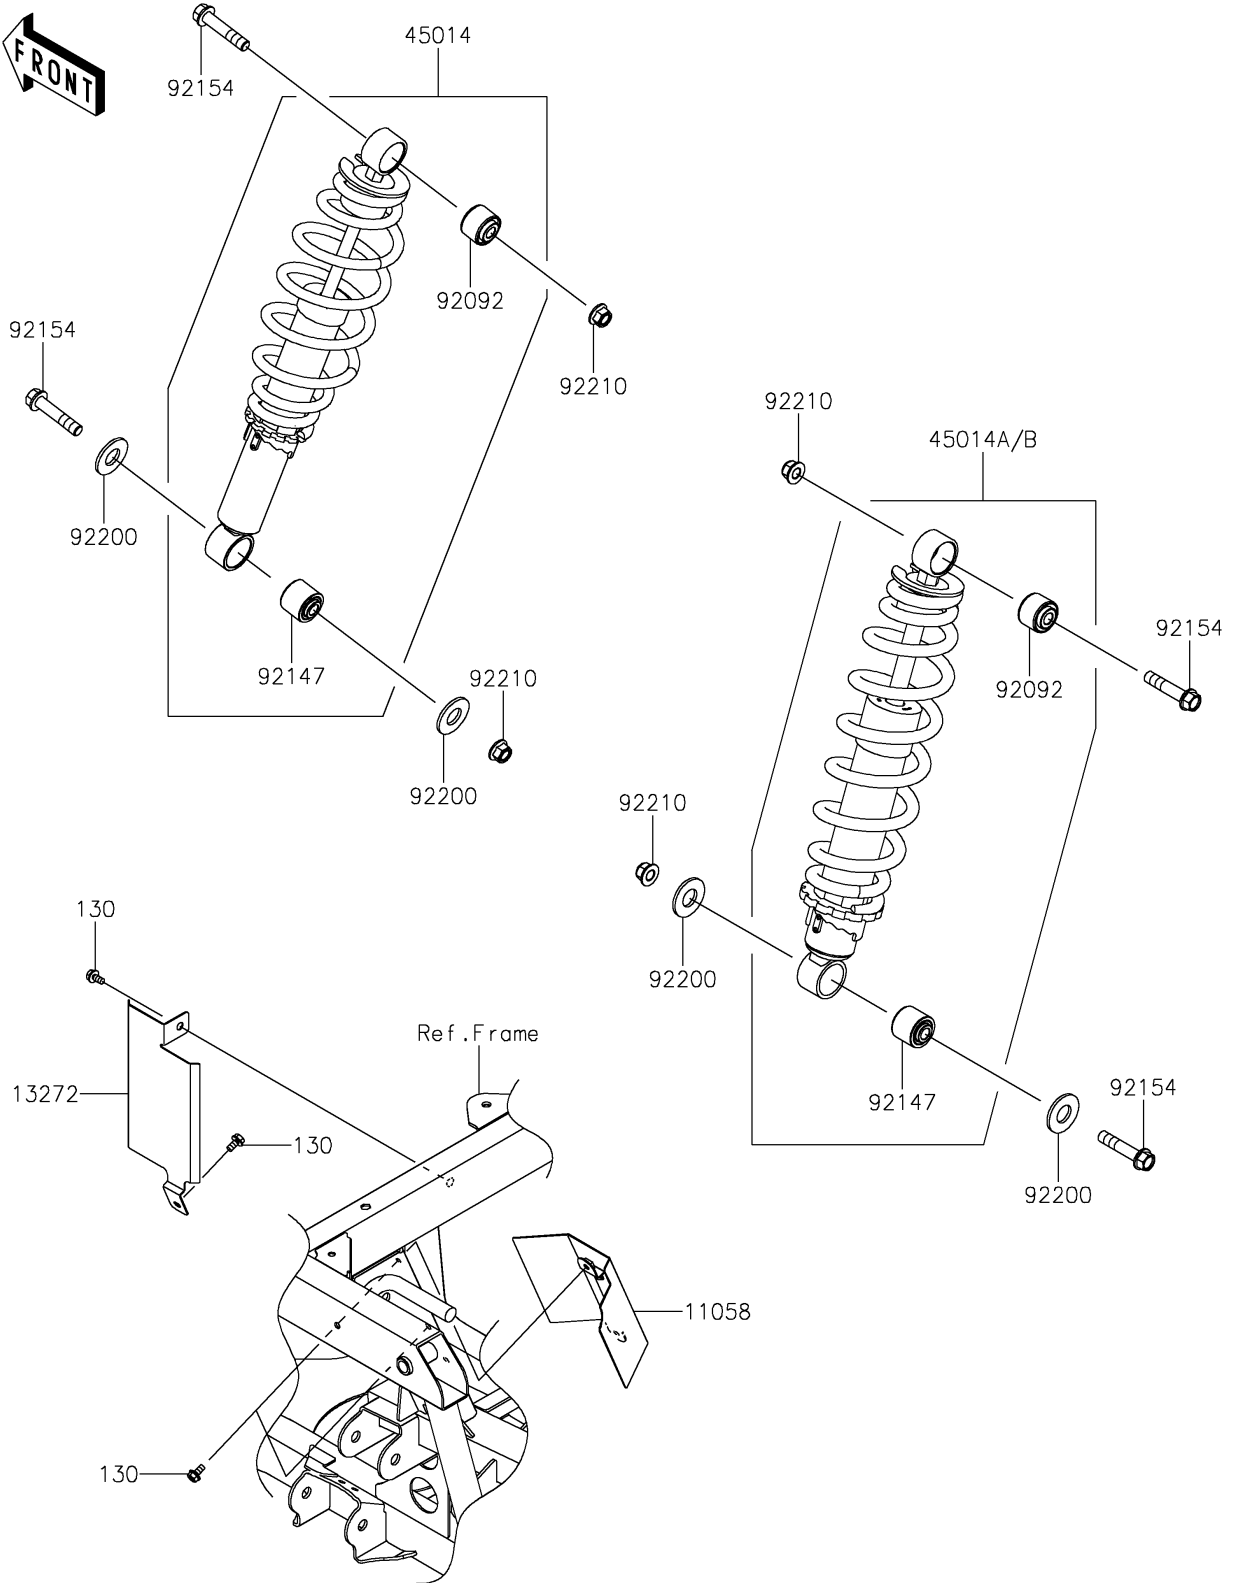

2024 Ridge HVAC PARTS DIAGRAM

Shock Absorber(s)

F2280

2024 Ridge HVAC PARTS LIST

Shock Absorber(s)

ITEM NAME	PART NUMBER	QUANTITY
BRACKET,HEAT GUARD (Ref # 11058)	11058-0842	1
PLATE,HEAT GUARD (Ref # 13272)	13272-4206	1
SHOCKABSORBER,FR,HVAC,BLACK (Ref # 45014)	45014-0784-10	2
SHOCKABSORBER,RR,HVAC,BLACK (Ref # 45014A)	45014-0785-10	2
SHOCKABSORBER,RR,HVAC,BLACK (Ref # 45014B)	45014-0800-10	2
BUSHING-RUBBER,UPP (Ref # 92092)	92092-0034	4
BEARING (Ref # 92147)	92147-0006	4
BOLT,FLANGED,12X58 (Ref # 92154)	92154-7080	8
WASHER (Ref # 92200)	92200-2697	8
NUT,LOCK,FLANGED,12MM (Ref # 92210)	92210-1931	8
BOLT-FLANGED,6X12 (Ref # 130)	130BA0612	4