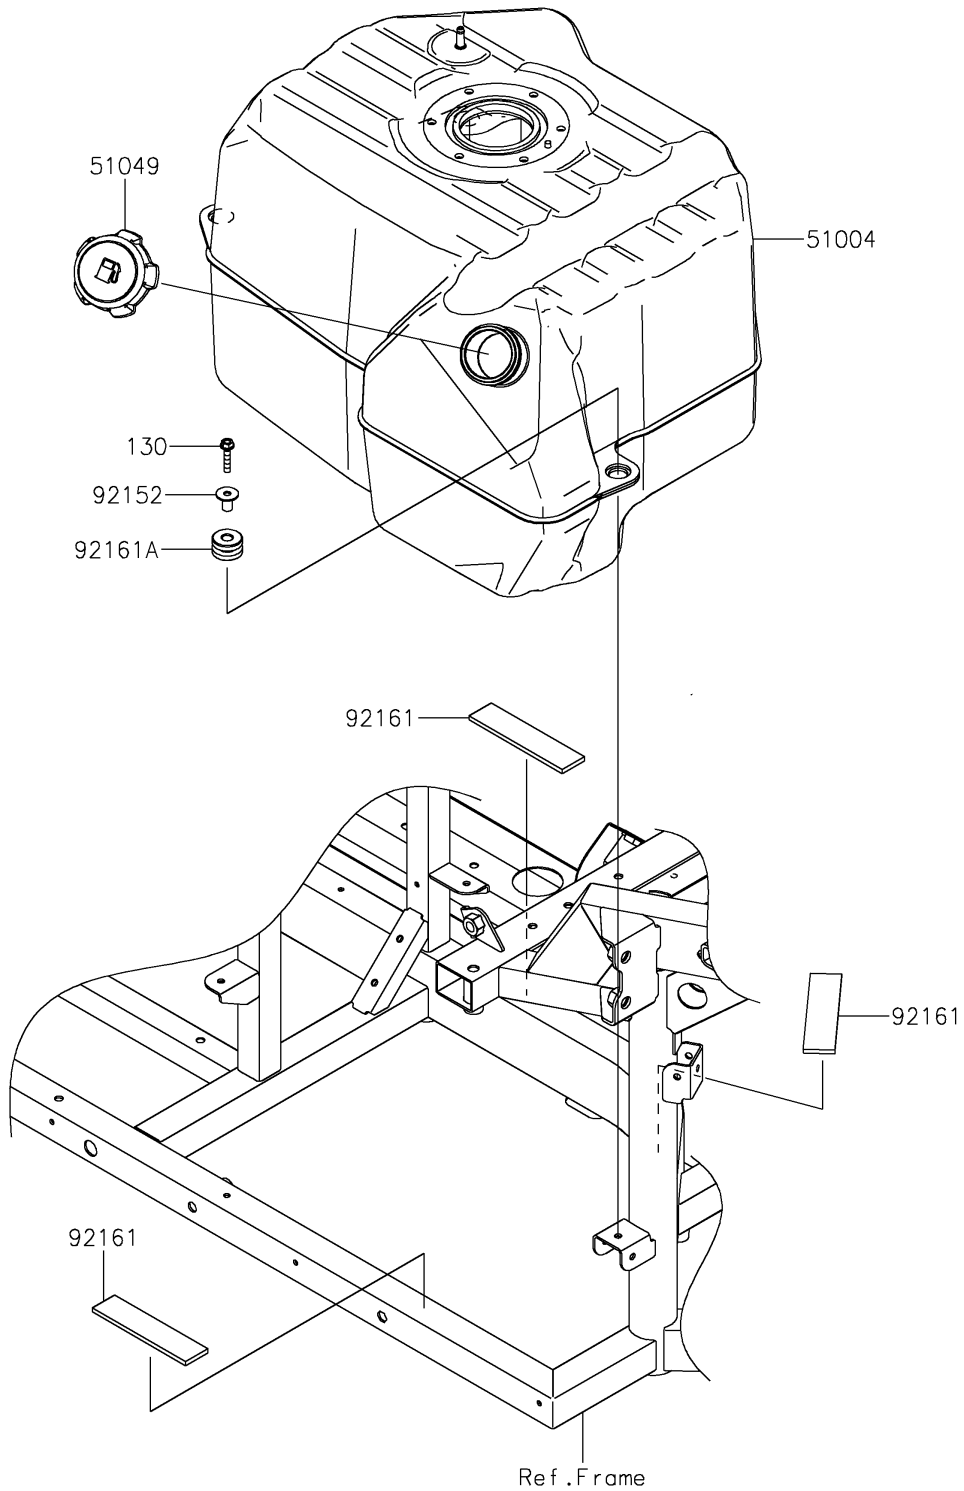

# 2025 Ridge HVAC PARTS DIAGRAM

Fuel Tank(CA)

F2410A

## 2025 Ridge HVAC PARTS LIST

Fuel Tank(CA)

| ITEM NAME                        | PART NUMBER | QUANTITY |
|----------------------------------|-------------|----------|
| TANK-FUEL (Ref # 51004)          | 51004-0036  | 1        |
| CAP-TANK,FUEL (Ref # 51049)      | 51049-0718  | 1        |
| COLLAR,6.8X10X18.1 (Ref # 92152) | 92152-1867  | 3        |
| DAMPER,31.1X130X5 (Ref # 92161)  | 92161-0936  | 3        |
| DAMPER,TANK (Ref # 92161A)       | 92161-2178  | 3        |
| BOLT-FLANGED,6X30 (Ref # 130)    | 130BA0630   | 3        |