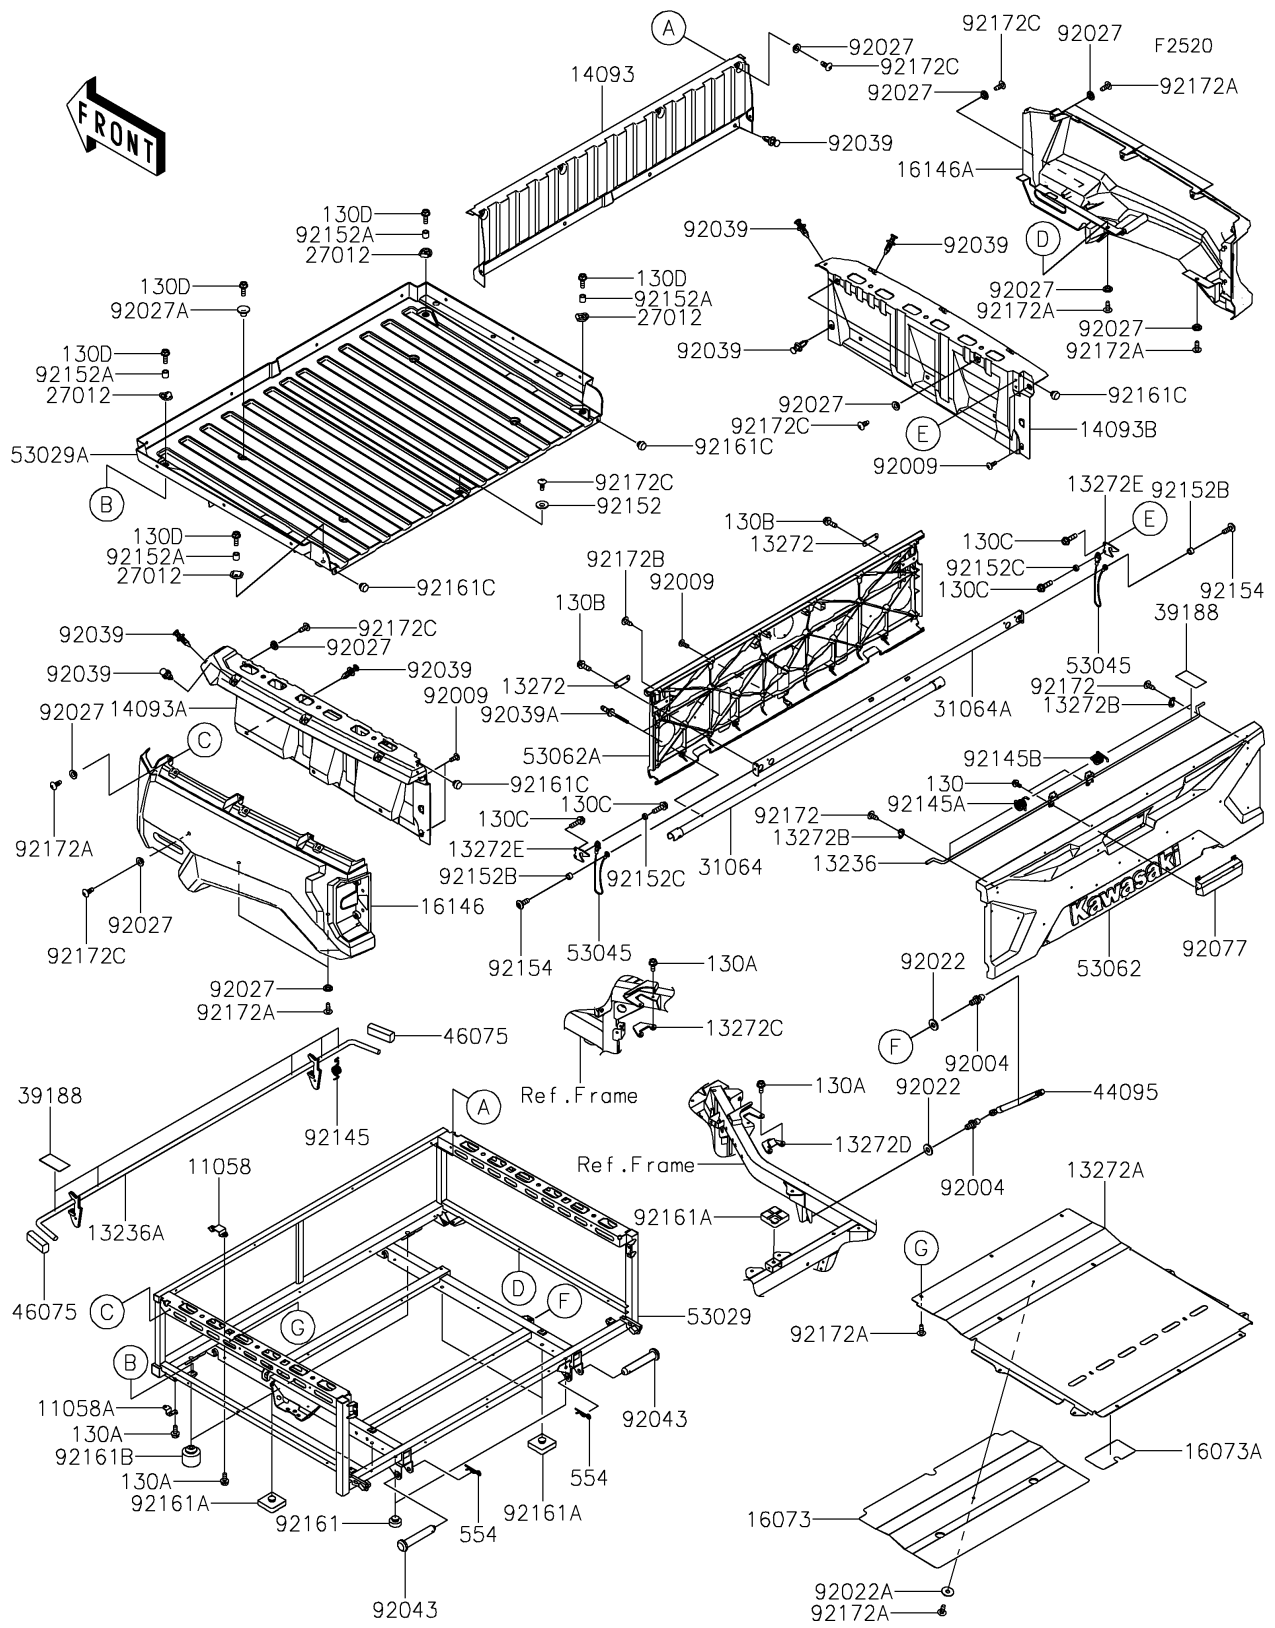

2025 RIDGE® HVAC CAMO PARTS DIAGRAM

Carrier(s)

2025 RIDGE® HVAC CAMO PARTS LIST

Carrier(s)

ITEM NAME	PART NUMBER	QUANTITY
BRACKET,CARRIER LATCH (Ref # 11058)	11058-0092	2
BRACKET (Ref # 11058A)	11058-0675	2
LEVER-COMP (Ref # 13236)	13236-0849	1
LEVER-COMP,CARRIER LATCH (Ref # 13236A)	13236-0874	1
PLATE (Ref # 13272)	13272-4064	2
PLATE,HEAT INSULATOR (Ref # 13272A)	13272-4065	1
PLATE (Ref # 13272B)	13272-4178	2
PLATE,CARRIER LATCH,LH (Ref # 13272C)	13272-4185	1
PLATE,CARRIER LATCH,RH (Ref # 13272D)	13272-7017	1
PLATE,TAIL GATE LATCH (Ref # 13272E)	13272-7074	2
COVER,FRONT CARRIER (Ref # 14093)	14093-1311	1
COVER,SIDE CARRIER,INNER,LH (Ref # 14093A)	14093-1314	1
COVER,SIDE CARRIER,INNER,RH (Ref # 14093B)	14093-1315	1
INSULATOR,HEAT,FR (Ref # 16073)	16073-0948	1
INSULATOR,HEAT,RR (Ref # 16073A)	16073-0962	1
COVER-ASSY,SIDE CARRIER,OUT,LH (Ref # 16146)	16146-0922	1
COVER-ASSY,SIDE CARRIER,OUT,RH (Ref # 16146A)	16146-0923	1
COVER-ASSY,TAIL GATE (Ref # 16146B)	16146-0940	1
HOOK,CARRIER BOTTOM (Ref # 27012)	27012-0900	4
PIPE-COMP,TAIL GATE,LWR (Ref # 31064)	31064-0745	1
PIPE-COMP,TAIL GATE,UPP (Ref # 31064A)	31064-0798	1
TAPE,25X47X0.18 (Ref # 39188)	39188-0612	7
DAMPER-GAS FILLED (Ref # 44095)	44095-0002	1
GRIP,CARRIER LATCH (Ref # 46075)	46075-0672	2
CARRIER,BASE (Ref # 53029)	53029-0373	1
CARRIER,BOTTOM (Ref # 53029A)	53029-0374	1
HOOK-ASSY,TAIL GATE (Ref # 53045)	53045-0040	2
GATE-TAIL,INNER (Ref # 53062)	53062-0031	1
STUD (Ref # 92004)	92004-0733	2