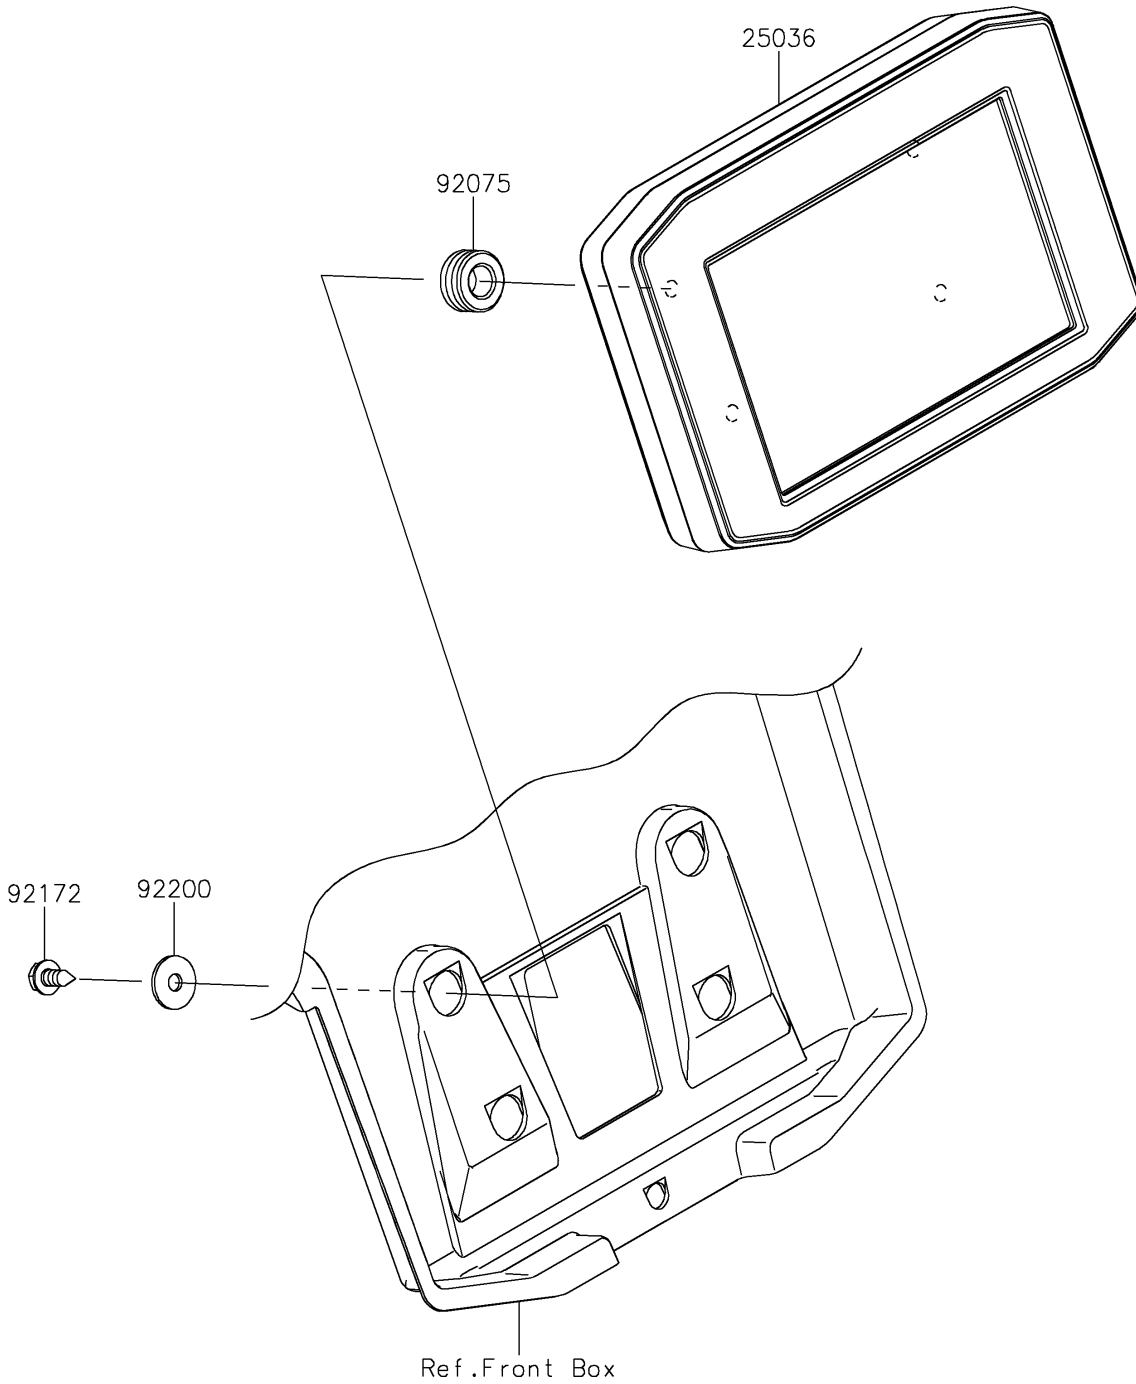

2025 RIDGE® HVAC CAMO PARTS DIAGRAM

Meter(s)

F2530

2025 RIDGE® HVAC CAMO PARTS LIST

Meter(s)

ITEM NAME	PART NUMBER	QUANTITY
METER-ASSY,TFT DISPLAY (Ref # 25036)	25036-0030	1
DAMPER (Ref # 92075)	92075-1898	4
SCREW,TAPPING,6X16 (Ref # 92172)	92172-1313	4
WASHER,6.5X20X1.6 (Ref # 92200)	92200-0283	4