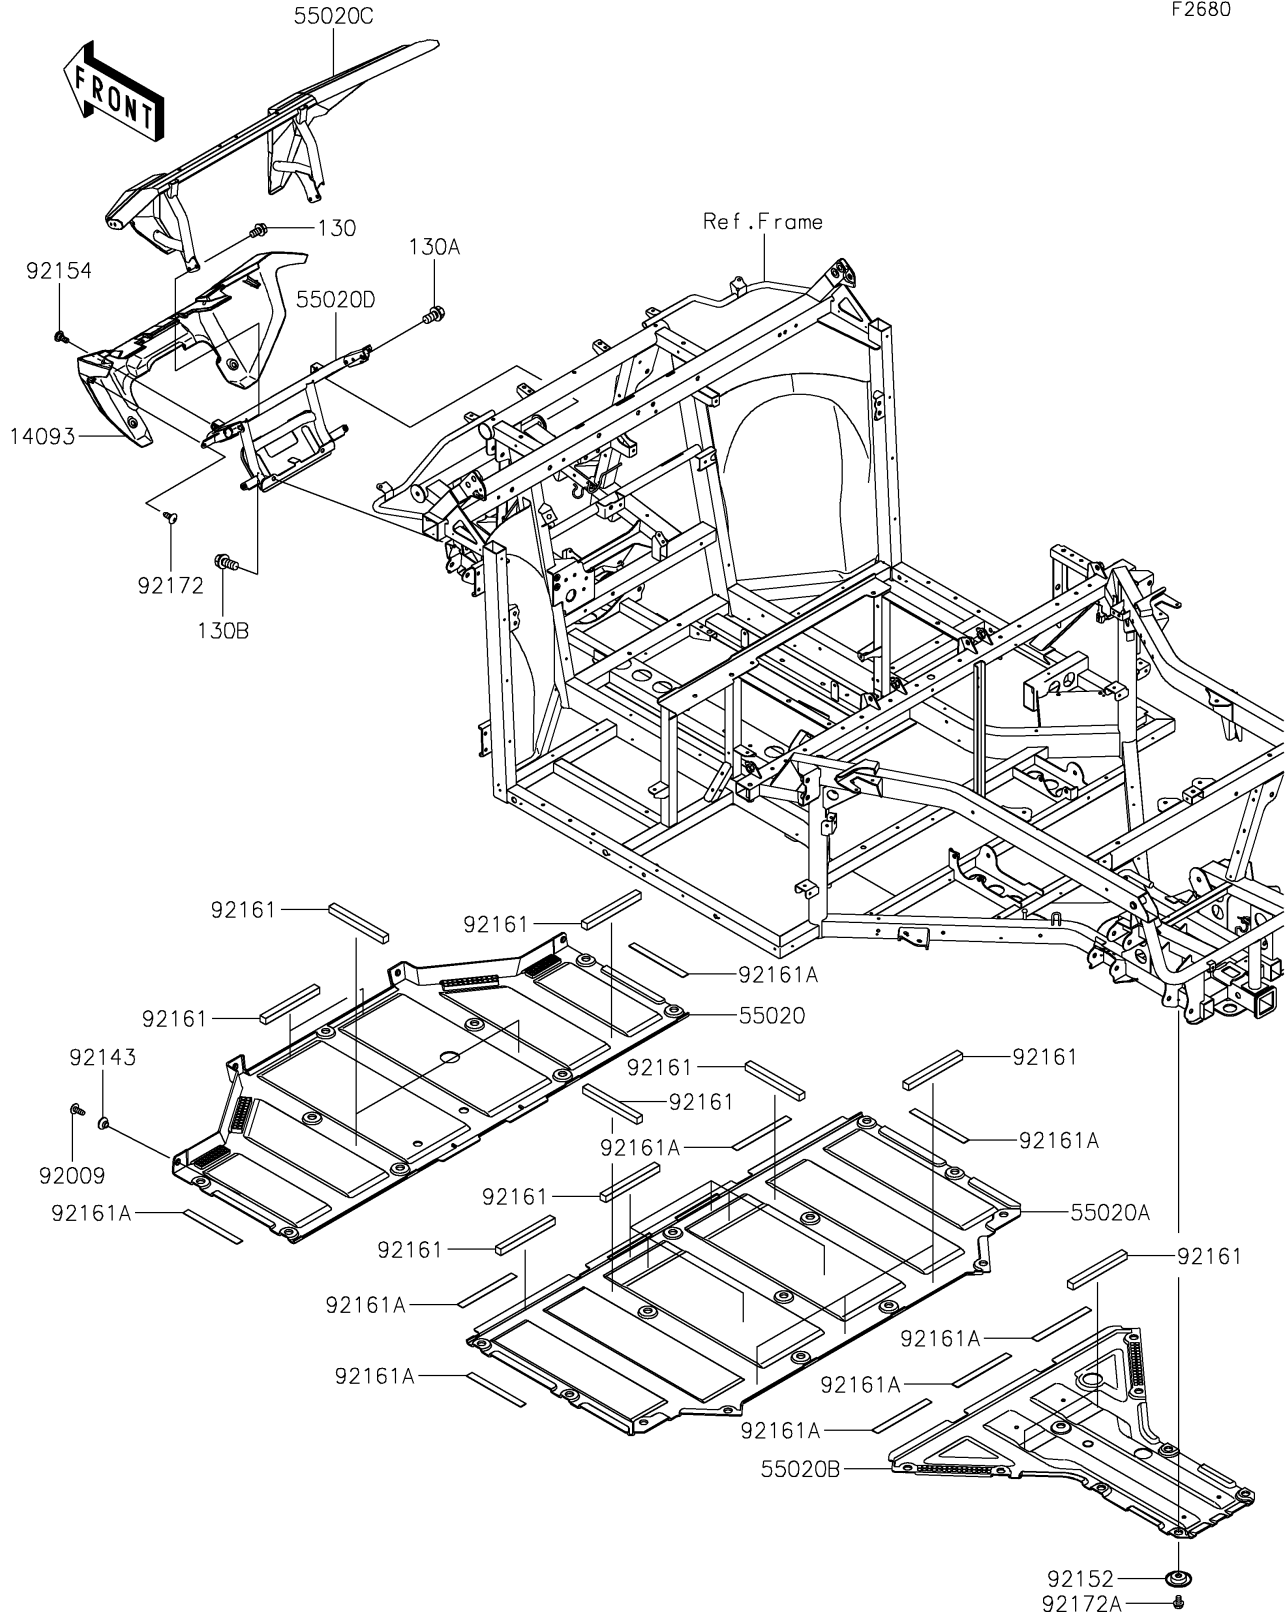

2025 Ridge HVAC PARTS DIAGRAM

Guard(s)

F2680

2025 Ridge HVAC PARTS LIST

Guard(s)

ITEM NAME	PART NUMBER	QUANTITY
COVER,FR BUMPER,LWR (Ref # 14093)	14093-1471	1
GUARD,SKID PLATE,FR (Ref # 55020)	55020-2415	1
GUARD,SKID PLATE,CNT (Ref # 55020A)	55020-2416	1
GUARD,SKID PLATE,RR (Ref # 55020B)	55020-2417	1
GUARD,FR BUMPER,UPP,T.BLACK (Ref # 55020C)	55020-2420-388	1
GUARD,FR BUMPER,LWR (Ref # 55020D)	55020-2439	1
SCREW,TAPPING,6X16 (Ref # 92009)	92009-1166	4
COLLAR (Ref # 92143)	92143-1057	4
COLLAR (Ref # 92152)	92152-0784	32
BOLT (Ref # 92154)	92154-3957	4
DAMPER,20X200X20 (Ref # 92161)	92161-2633	19
DAMPER,20X200X1.5 (Ref # 92161A)	92161-2634	9
SCREW,6X16 (Ref # 92172)	92172-0284	2
SCREW,6X10 (Ref # 92172A)	92172-1549	32
BOLT-FLANGED,8X14 (Ref # 130)	130BA0814	4
BOLT-FLANGED,10X18 (Ref # 130A)	130BA1018	2
BOLT-FLANGED,10X22 (Ref # 130B)	130BB1022	2