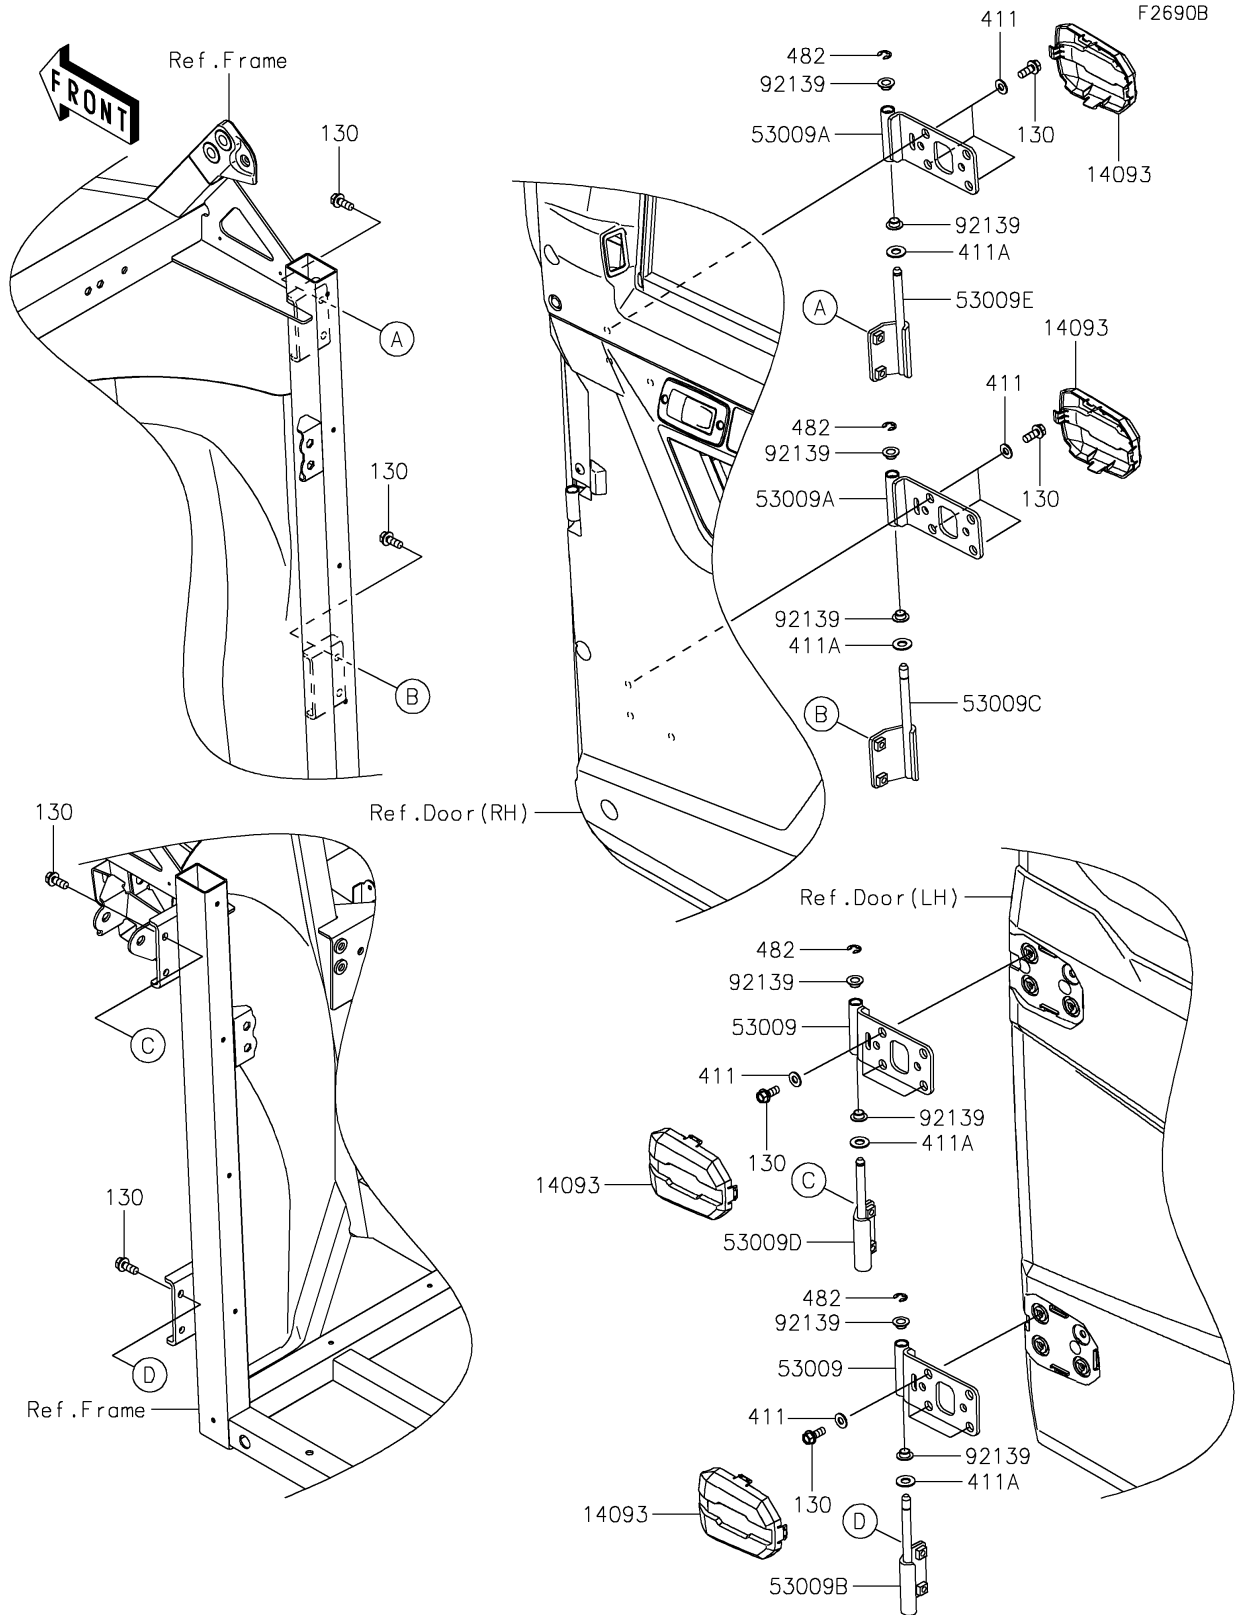

2024 RIDGE® HVAC PARTS DIAGRAM

Door(Hinge)

2024 RIDGE® HVAC PARTS LIST

Door(Hinge)

ITEM NAME	PART NUMBER	QUANTITY
COVER,DOOR HINGE (Ref # 14093)	14093-1320	4
HINGE,DOOR,LH (Ref # 53009)	53009-0313	2
HINGE,DOOR,RH (Ref # 53009A)	53009-0314	2
HINGE,DOOR,LH,LWR (Ref # 53009B)	53009-0315	1
HINGE,DOOR,RH,LWR (Ref # 53009C)	53009-0316	1
HINGE,DOOR,LH,UPP (Ref # 53009D)	53009-0317	1
HINGE,DOOR,RH,UPP (Ref # 53009E)	53009-0318	1
BUSHING (Ref # 92139)	92139-0230	8
BOLT-FLANGED,8X20 (Ref # 130)	130BA0820	20
WASHER-PLAIN,8MM (Ref # 411)	411AA0800	12
WASHER-PLAIN,10MM,BLACK (Ref # 411A)	411AB1000	4
CIRCLIP-TYPE-E,8MM (Ref # 482)	482EB8000	4