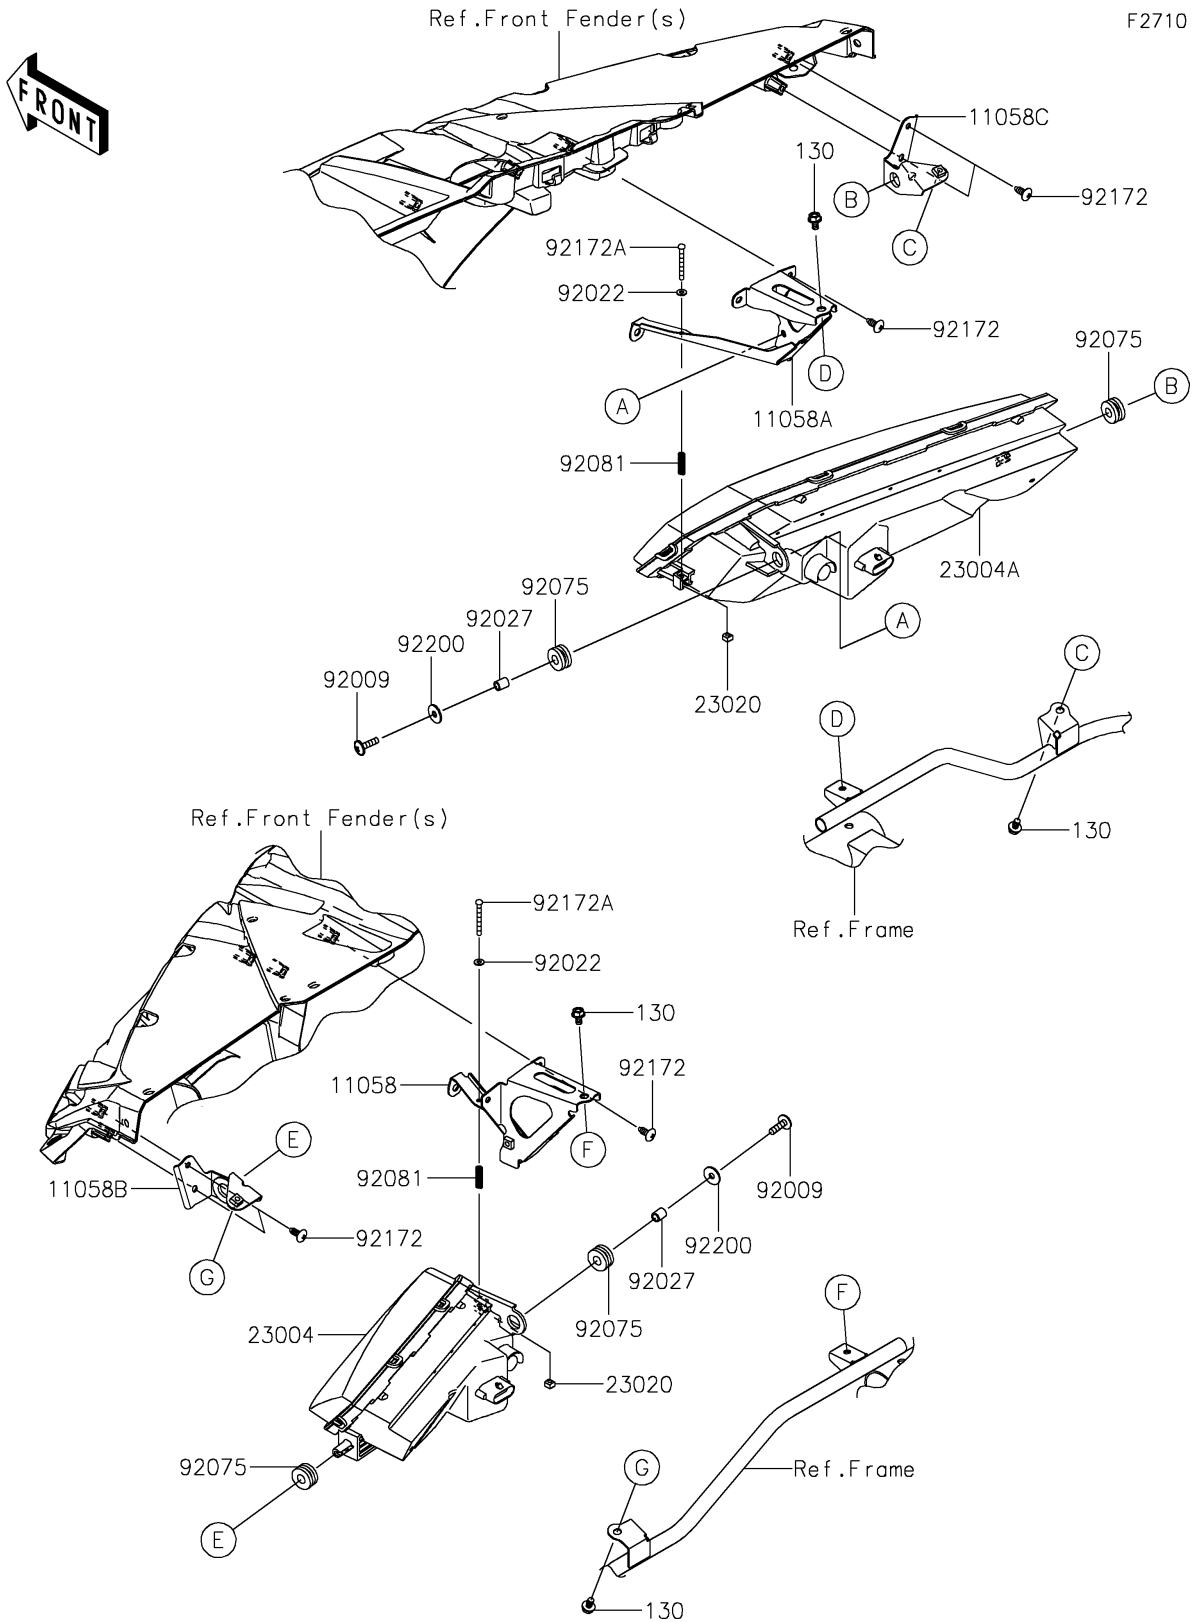

# 2025 Ridge HVAC PARTS DIAGRAM

Headlight(s)

### Headlight(s)

ITEM NAME	PART NUMBER	QUANTITY
BRACKET,HEAD LAMP,LH,IN (Ref # 11058)	11058-0218	1
BRACKET,HEAD LAMP,RH,IN (Ref # 11058A)	11058-0219	1
BRACKET,HEAD LAMP,LH,OUT (Ref # 11058B)	11058-0220	1
BRACKET,HEAD LAMP,RH,OUT (Ref # 11058C)	11058-0221	1
LAMP-HEAD,LED,LH (Ref # 23004)	23004-0435	1
LAMP-HEAD,LED,RH (Ref # 23004A)	23004-0436	1
NUT,4MM,FOCUS ADJUST (Ref # 23020)	23020-018	2
SCREW,6X22,BLACK (Ref # 92009)	92009-1256	2
WASHER (Ref # 92022)	92022-563	2
COLLAR,6.8X10X12 (Ref # 92027)	92027-162	2
DAMPER,10X24X12 (Ref # 92075)	92075-1690	4
SPRING,FOCUS ADJUST (Ref # 92081)	92081-1896	2
SCREW,6X16 (Ref # 92172)	92172-0284	10
SCREW,4X40 (Ref # 92172A)	92172-1092	2
WASHER,6.5X20X1.6 (Ref # 92200)	92200-0283	2
BOLT-FLANGED,6X10 (Ref # 130)	130BA0610	4