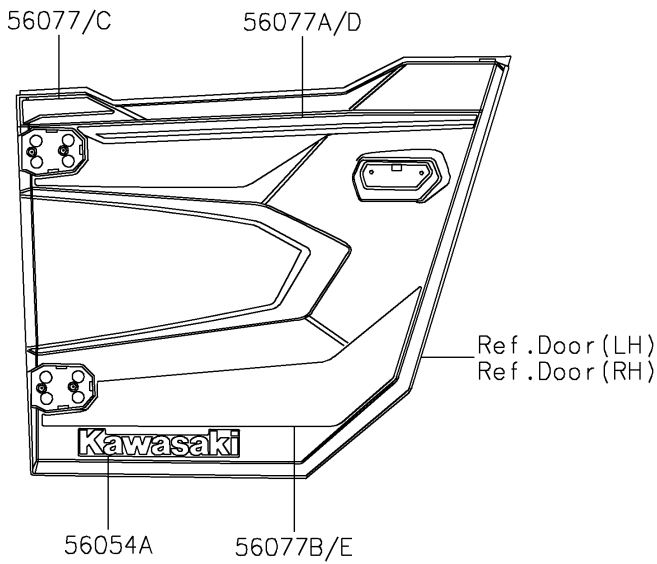

# 2024 Ridge HVAC PARTS DIAGRAM

Decals(DRFNN-DSFNL)

F2861

## 2024 Ridge HVAC PARTS LIST

Decals(DRFNN-DSFNL)

ITEM NAME	PART NUMBER	QUANTITY
MARK,KAWASAKI (Ref # 56054)	56054-3890	1
MARK,DOOR COVER,KAWASAKI (Ref # 56054A)	56054-4061	2
PATTERN,PANEL COVER (Ref # 56076)	56076-7891	1
PATTERN,DOOR COVER,LH,INNER (Ref # 56076A)	56076-7892	1
PATTERN,DOOR COVER,RH,INNER (Ref # 56076B)	56076-7893	1
PATTERN,DOOR COVER,LH,UPP (Ref # 56077)	56077-1088	1
PATTERN,DOOR COVER,LH,CNT (Ref # 56077A)	56077-1089	1
PATTERN,DOOR COVER,LH,LWR (Ref # 56077B)	56077-1090	1
PATTERN,DOOR COVER,RH,UPP (Ref # 56077C)	56077-1091	1
PATTERN,DOOR COVER,RH,CNT (Ref # 56077D)	56077-1092	1
PATTERN,DOOR COVER,RH,LWR (Ref # 56077E)	56077-1093	1
PATTERN,RR FENDER,LH (Ref # 56077F)	56077-1094	1
PATTERN,RR FENDER,RH (Ref # 56077G)	56077-1095	1
PATTERN,TAIL GATE,LH (Ref # 56077H)	56077-1096	1
PATTERN,TAIL GATE,RH (Ref # 56077I)	56077-1097	1
PATTERN,TAIL GATE,CNT (Ref # 56077J)	56077-1098	1