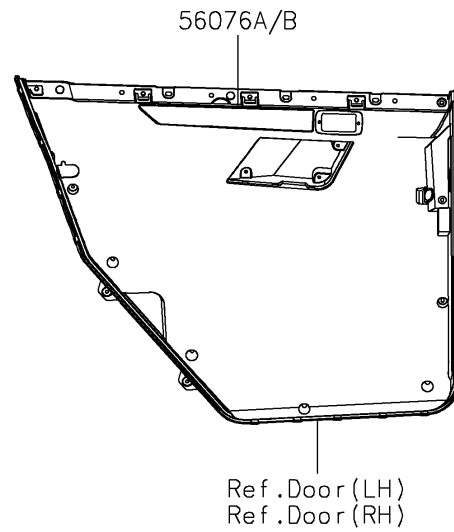

# 2024 Ridge HVAC PARTS DIAGRAM

Decals(DRFNN-DSFNL)

F2861

## 2024 Ridge HVAC PARTS LIST

Decals(DRFNN-DSFNL)

ITEM NAME	PART NUMBER	QUANTITY
MARK,KAWASAKI (Ref # 56054)	56054-3890	1
MARK,DOOR COVER,KAWASAKI (Ref # 56054A)	56054-4061	2
PATTERN,PANEL COVER (Ref # 56076)	56076-7891	1
PATTERN,DOOR COVER,LH,INNER (Ref # 56076A)	56076-7892	1
PATTERN,DOOR COVER,RH,INNER (Ref # 56076B)	56076-7893	1
PATTERN,DOOR COVER,LH,UPP (Ref # 56077)	56077-1088	1
PATTERN,DOOR COVER,LH,CNT (Ref # 56077A)	56077-1089	1
PATTERN,DOOR COVER,LH,LWR (Ref # 56077B)	56077-1090	1
PATTERN,DOOR COVER,RH,UPP (Ref # 56077C)	56077-1091	1
PATTERN,DOOR COVER,RH,CNT (Ref # 56077D)	56077-1092	1
PATTERN,DOOR COVER,RH,LWR (Ref # 56077E)	56077-1093	1
PATTERN,RR FENDER,LH (Ref # 56077F)	56077-1094	1
PATTERN,RR FENDER,RH (Ref # 56077G)	56077-1095	1
PATTERN,TAIL GATE,LH (Ref # 56077H)	56077-1096	1
PATTERN,TAIL GATE,RH (Ref # 56077I)	56077-1097	1
PATTERN,TAIL GATE,CNT (Ref # 56077J)	56077-1098	1