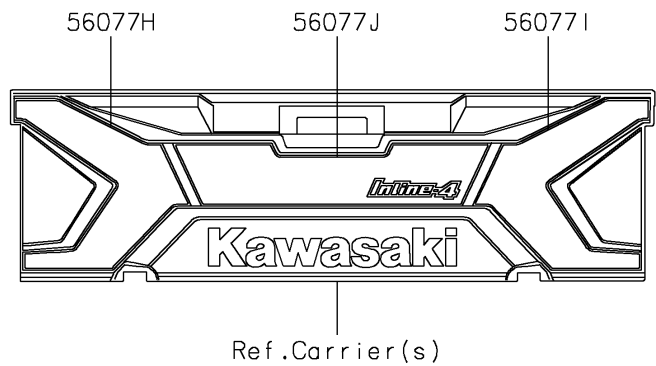

# 2024 Ridge HVAC PARTS DIAGRAM

Decals(DRFNN-DSFNL)

F2861