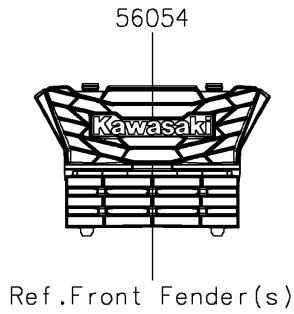

# 2024 Ridge HVAC PARTS DIAGRAM

Decals(DRFNN-DSFNL)

F2861

## 2024 Ridge HVAC PARTS LIST

Decals(DRFNN-DSFNL)

ITEM NAME	PART NUMBER	QUANTITY
MARK,KAWASAKI (Ref # 56054)	56054-3890	1
MARK,DOOR COVER,KAWASAKI (Ref # 56054A)	56054-4061	2
PATTERN,PANEL COVER (Ref # 56076)	56076-7891	1
PATTERN,DOOR COVER,LH,INNER (Ref # 56076A)	56076-7892	1
PATTERN,DOOR COVER,RH,INNER (Ref # 56076B)	56076-7893	1
PATTERN,DOOR COVER,LH,UPP (Ref # 56077)	56077-1088	1
PATTERN,DOOR COVER,LH,CNT (Ref # 56077A)	56077-1089	1
PATTERN,DOOR COVER,LH,LWR (Ref # 56077B)	56077-1090	1
PATTERN,DOOR COVER,RH,UPP (Ref # 56077C)	56077-1091	1
PATTERN,DOOR COVER,RH,CNT (Ref # 56077D)	56077-1092	1
PATTERN,DOOR COVER,RH,LWR (Ref # 56077E)	56077-1093	1
PATTERN,RR FENDER,LH (Ref # 56077F)	56077-1094	1
PATTERN,RR FENDER,RH (Ref # 56077G)	56077-1095	1
PATTERN,TAIL GATE,LH (Ref # 56077H)	56077-1096	1
PATTERN,TAIL GATE,RH (Ref # 56077I)	56077-1097	1
PATTERN,TAIL GATE,CNT (Ref # 56077J)	56077-1098	1