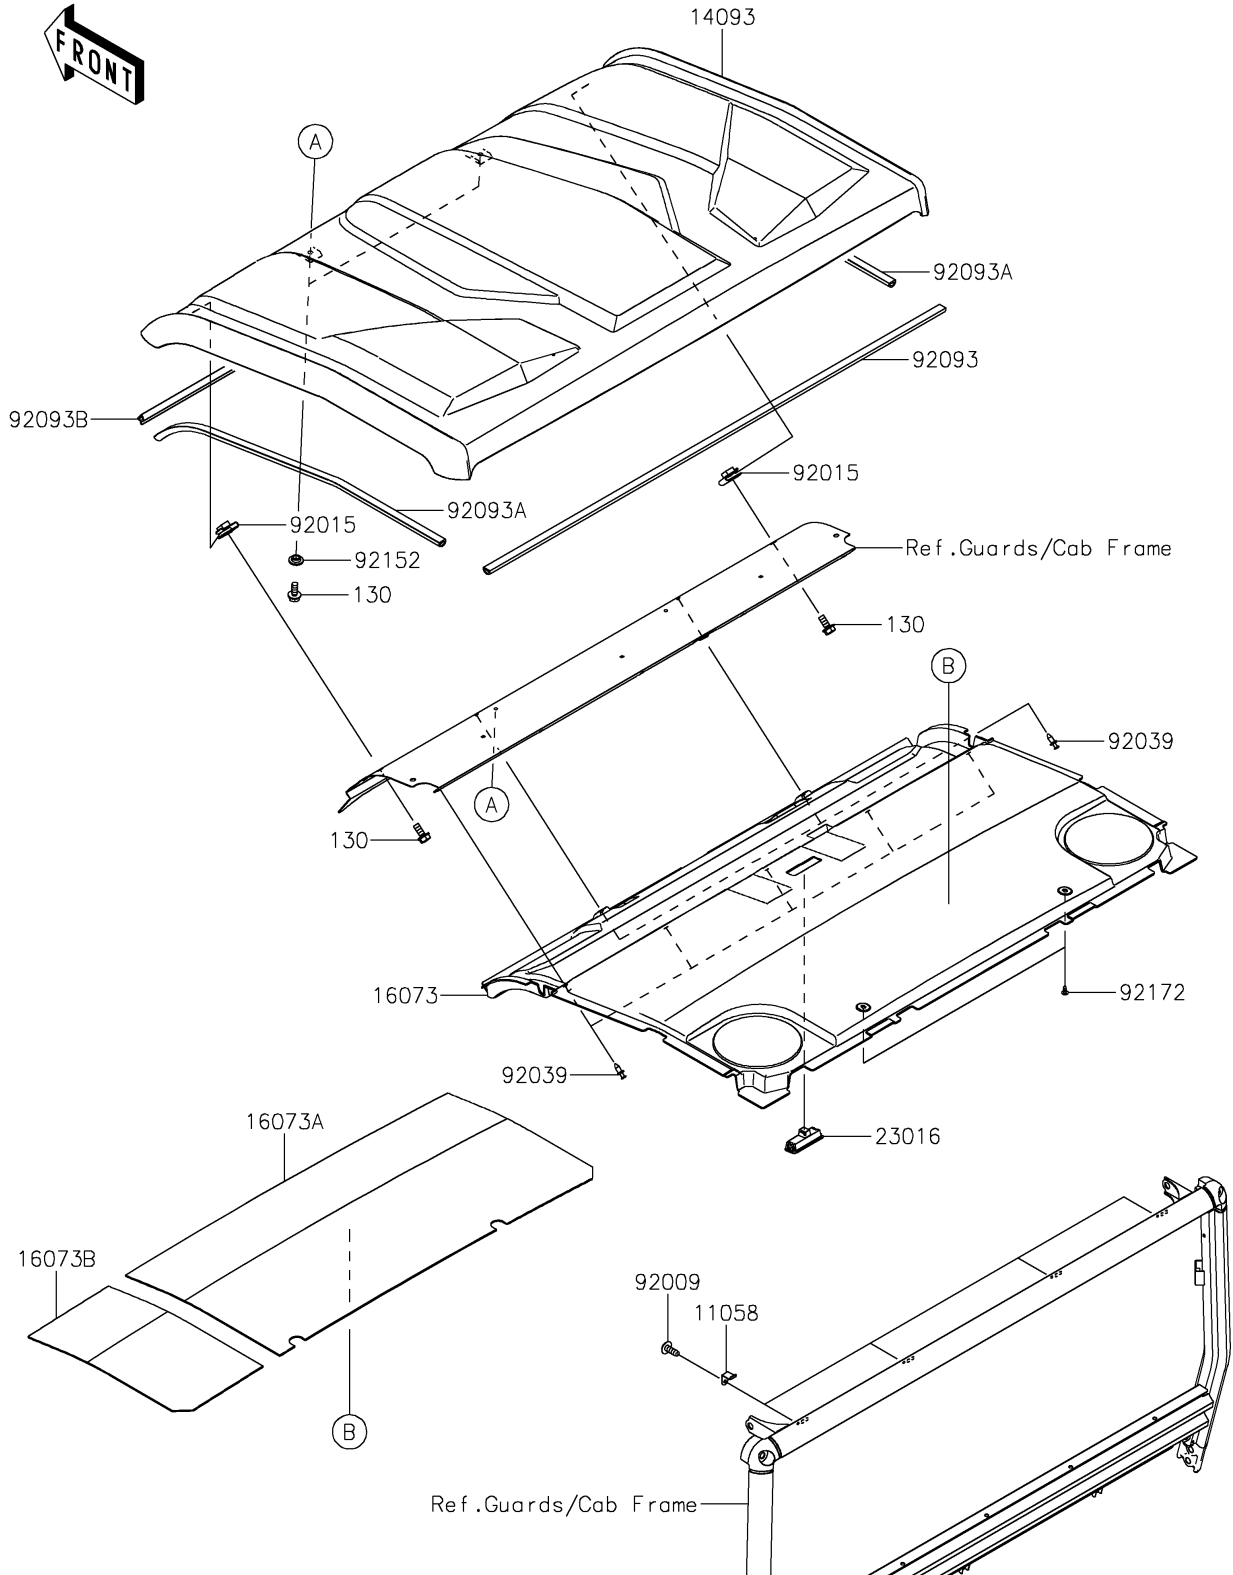

2024 RIDGE® HVAC PARTS DIAGRAM

Sun Top

F2876

2024 RIDGE® HVAC PARTS LIST

Sun Top

ITEM NAME	PART NUMBER	QUANTITY
BRACKET,ROOF (Ref # 11058)	11058-0254	4
COVER,ROOF (Ref # 14093)	14093-1352	1
INSULATOR,ROOM LIGHT (Ref # 16073)	16073-0979	1
LAMP-ASSY,ROOM (Ref # 23016)	23016-0673	1
SCREW,TAPPING,6X16 (Ref # 92009)	92009-1166	4
NUT,6MM (Ref # 92015)	92015-1602	2
RIVET (Ref # 92039)	92039-0776	7
SEAL,ROOF,RR (Ref # 92093)	92093-0778	1
SEAL,ROOF,SIDE (Ref # 92093A)	92093-0779	2
SEAL,ROOF,FR (Ref # 92093B)	92093-0812	1
COLLAR,6.3X9.5X4.1 (Ref # 92152)	92152-1571	2
SCREW,6X16 (Ref # 92172)	92172-0284	2
BOLT-FLANGED,6X14 (Ref # 130)	130BA0614	4