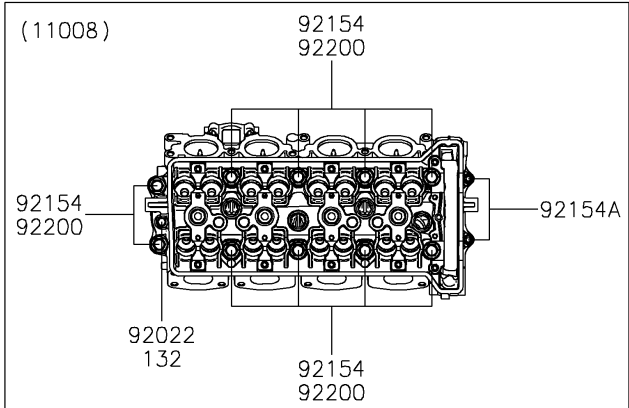

2025 Ridge Limited PARTS DIAGRAM

Cylinder Head

E1111

2025 Ridge Limited PARTS LIST

Cylinder Head

ITEM NAME	PART NUMBER	QUANTITY
GASKET-HEAD (Ref # 11004)	11004-0814	1
HEAD-COMP-CYLINDER (Ref # 11008)	11008-1556	1
PLATE,ENG HANGING RH (Ref # 13272)	13272-4176	1
PLATE,ENG HANGING LH (Ref # 13272A)	13272-4177	1
STUD,8X22 (Ref # 92004)	92004-0025	10
FITTING (Ref # 92005)	92005-1446	1
WASHER,6.2X11X1 (Ref # 92022)	92022-304	1
PIN,DOWEL,6.3X8X14 (Ref # 92042)	92042-007	10
PIN,8.2X10X14 (Ref # 92043)	92043-1264	2
PLUG,18X10 (Ref # 92066)	92066-0832	4
BOLT,SOCKET,6X45 (Ref # 92153)	92153-0656	20
BOLT,11X157 (Ref # 92154)	92154-3931	10
BOLT,6X87 (Ref # 92154A)	92154-7025	2
WASHER,11.2X18.2X1.8 (Ref # 92200)	92200-0940	10
BOLT-FLANGED,8X14 (Ref # 130)	130CA0814	4
BOLT-FLANGED-SMALL,6X10 (Ref # 132)	132BA0610	1