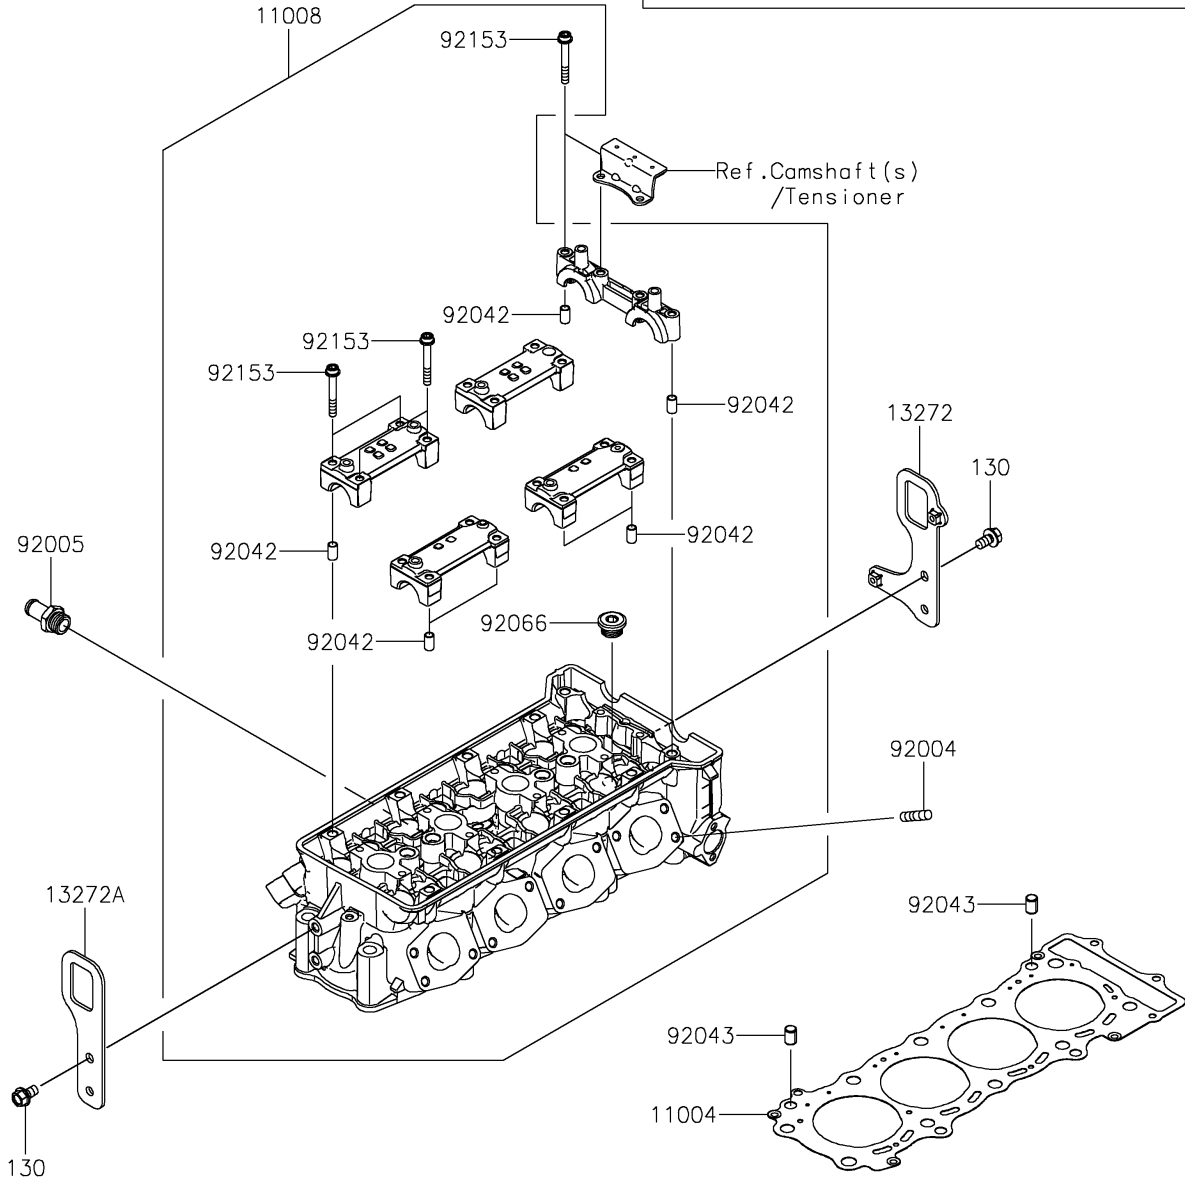

2025 Ridge Limited PARTS DIAGRAM

Cylinder Head

E1111

2025 Ridge Limited PARTS LIST

Cylinder Head

ITEM NAME	PART NUMBER	QUANTITY
GASKET-HEAD (Ref # 11004)	11004-0814	1
HEAD-COMP-CYLINDER (Ref # 11008)	11008-1556	1
PLATE,ENG HANGING RH (Ref # 13272)	13272-4176	1
PLATE,ENG HANGING LH (Ref # 13272A)	13272-4177	1
STUD,8X22 (Ref # 92004)	92004-0025	10
FITTING (Ref # 92005)	92005-1446	1
WASHER,6.2X11X1 (Ref # 92022)	92022-304	1
PIN,DOWEL,6.3X8X14 (Ref # 92042)	92042-007	10
PIN,8.2X10X14 (Ref # 92043)	92043-1264	2
PLUG,18X10 (Ref # 92066)	92066-0832	4
BOLT,SOCKET,6X45 (Ref # 92153)	92153-0656	20
BOLT,11X157 (Ref # 92154)	92154-3931	10
BOLT,6X87 (Ref # 92154A)	92154-7025	2
WASHER,11.2X18.2X1.8 (Ref # 92200)	92200-0940	10
BOLT-FLANGED,8X14 (Ref # 130)	130CA0814	4
BOLT-FLANGED-SMALL,6X10 (Ref # 132)	132BA0610	1