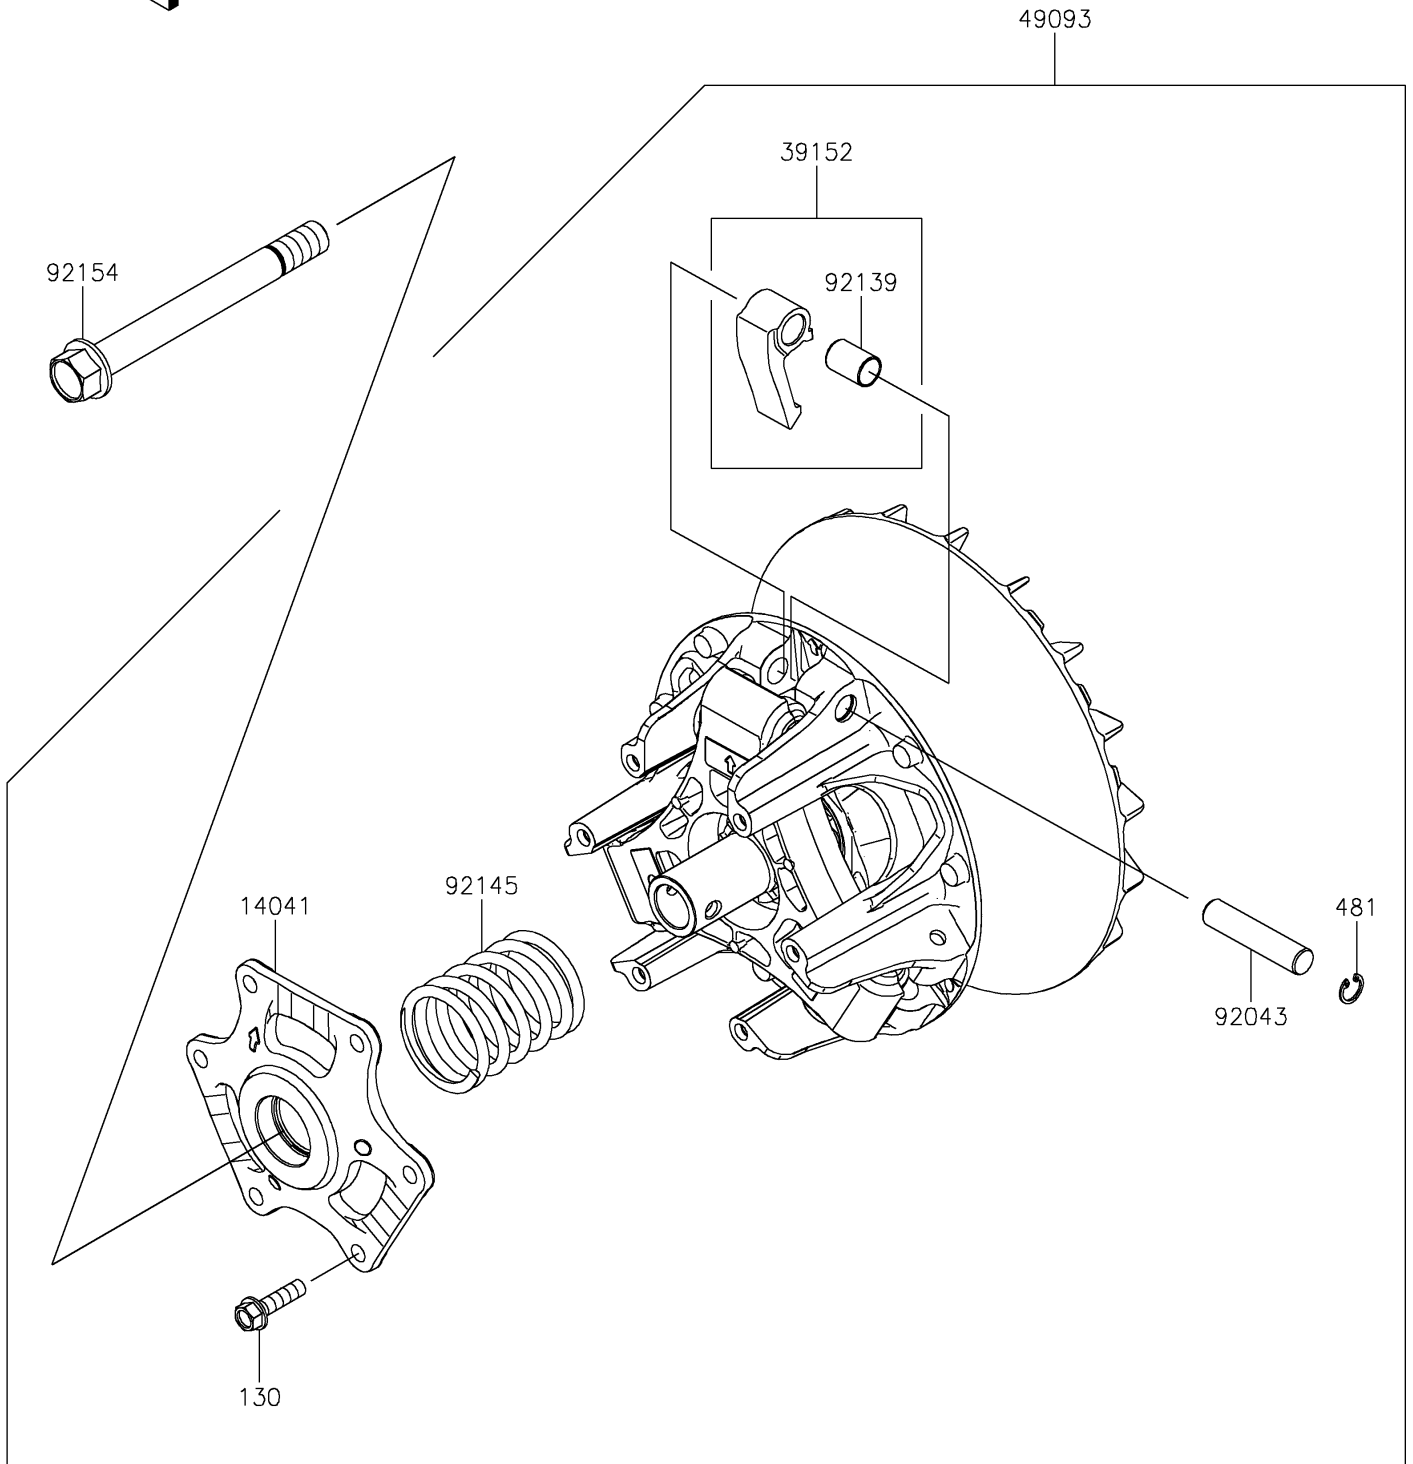

2024 RIDGE® LIMITED HVAC PARTS DIAGRAM

Drive Converter

E1391

2024 RIDGE® LIMITED HVAC PARTS LIST

Drive Converter

ITEM NAME	PART NUMBER	QUANTITY
COVER-COMP (Ref # 14041)	14041-0636	1
WEIGHT-RAMP (Ref # 39152)	39152-0112	3
CONVERTER-ASSY-DRIVE (Ref # 49093)	49093-0116	1
PIN (Ref # 92043)	92043-1780	3
BUSHING (Ref # 92139)	92139-0933	3
SPRING (Ref # 92145)	92145-2319	1
BOLT,16X154 (Ref # 92154)	92154-7044	1
BOLT-FLANGED,8X30 (Ref # 130)	130CA0830	6
CIRCLIP-TYPE-C (Ref # 481)	481J1400	3