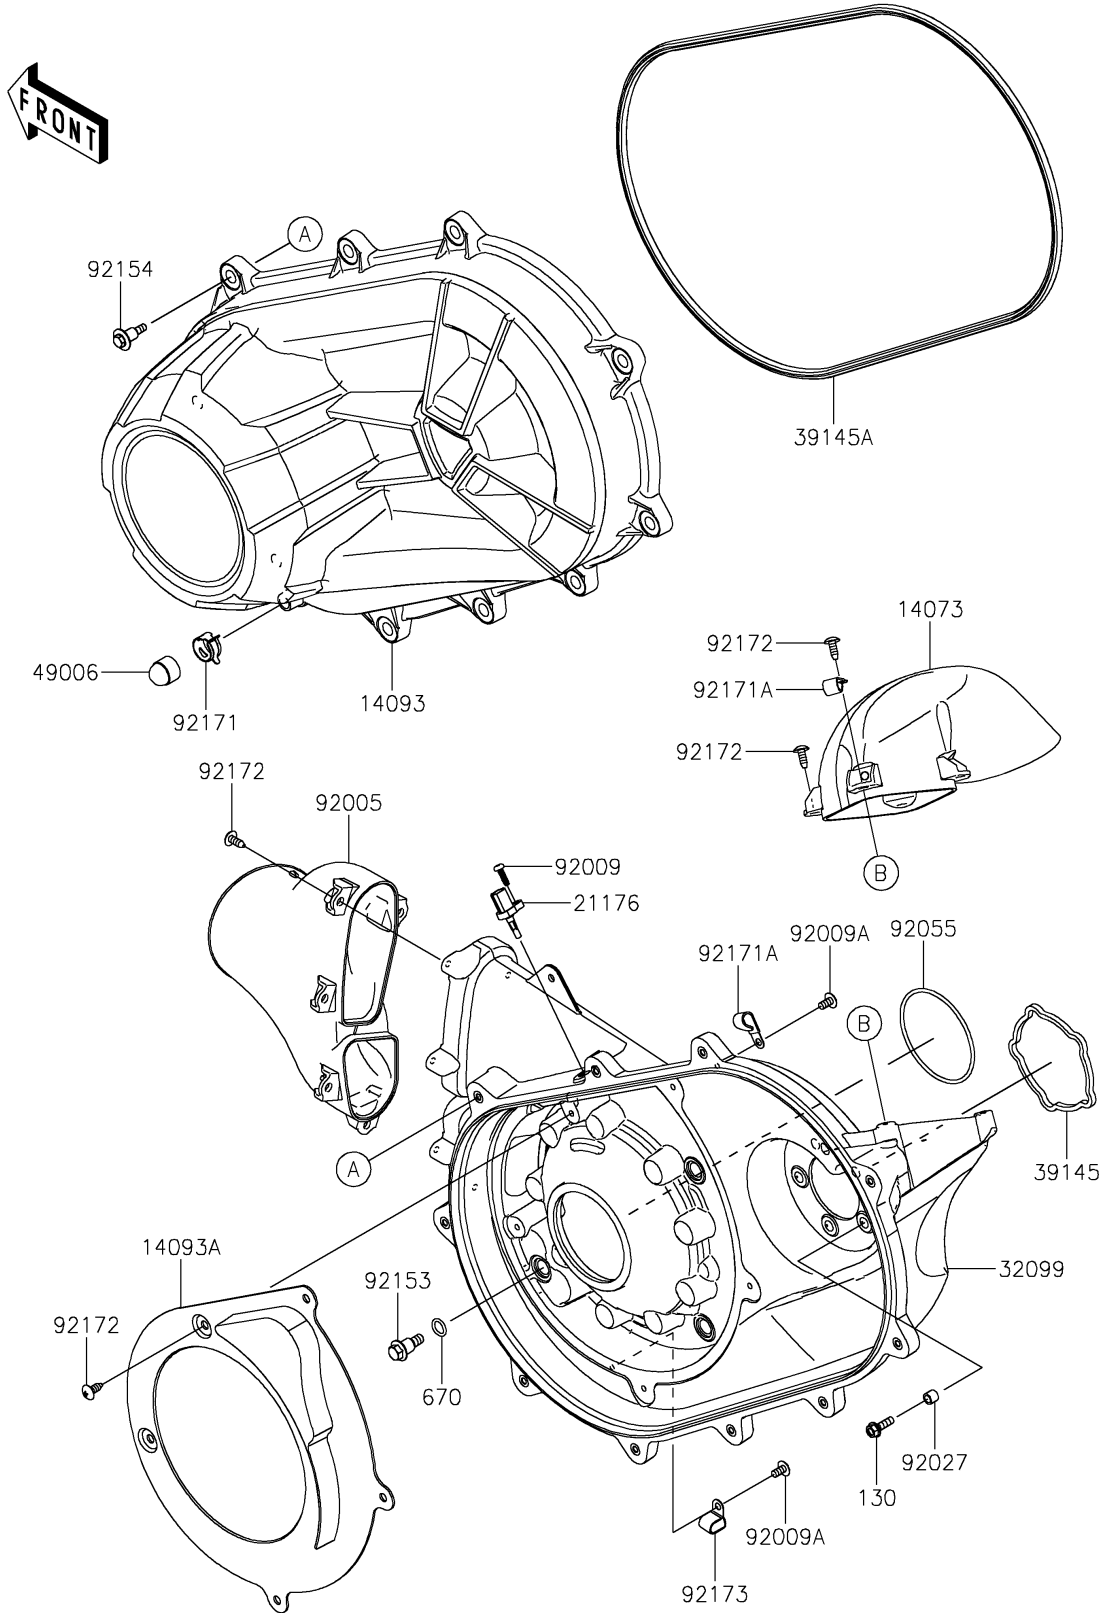

2024 Ridge Limited PARTS DIAGRAM

Converter Cover

E1393

2024 Ridge Limited PARTS LIST

Converter Cover

ITEM NAME	PART NUMBER	QUANTITY
DUCT,EXHAUST (Ref # 14073)	14073-1915	1
COVER,CVT (Ref # 14093)	14093-1453	1
COVER,AIR GUIDE (Ref # 14093A)	14093-1454	1
SENSOR,AIR TEMPERATURE (Ref # 21176)	21176-0048	1
CASE,CVT (Ref # 32099)	32099-0829	1
TRIM-SEAL (Ref # 39145)	39145-0714	1
TRIM-SEAL,CVT COVER (Ref # 39145A)	39145-0760	1
BOOT,DRAIN (Ref # 49006)	49006-3718	1
FITTING,INTAKE (Ref # 92005)	92005-1450	1
SCREW,TAPPING,5X16 (Ref # 92009)	92009-1264	1
SCREW,6X12 (Ref # 92009A)	92009-1480	2
COLLAR,6.8X10X8.5 (Ref # 92027)	92027-129	5
RING-O,84.4X3.1 (Ref # 92055)	92055-0916	1
BOLT,8X26.5 (Ref # 92153)	92153-0594	4
BOLT,CVT COVER (Ref # 92154)	92154-1522	10
CLAMP (Ref # 92171)	92171-0329	1
CLAMP (Ref # 92171A)	92171-0739	2
SCREW,6X16 (Ref # 92172)	92172-0284	14
CLAMP (Ref # 92173)	92173-2439	1
BOLT-FLANGED,6X20 (Ref # 130)	130BA0620	5
O RING,12MM (Ref # 670)	670D2012	4