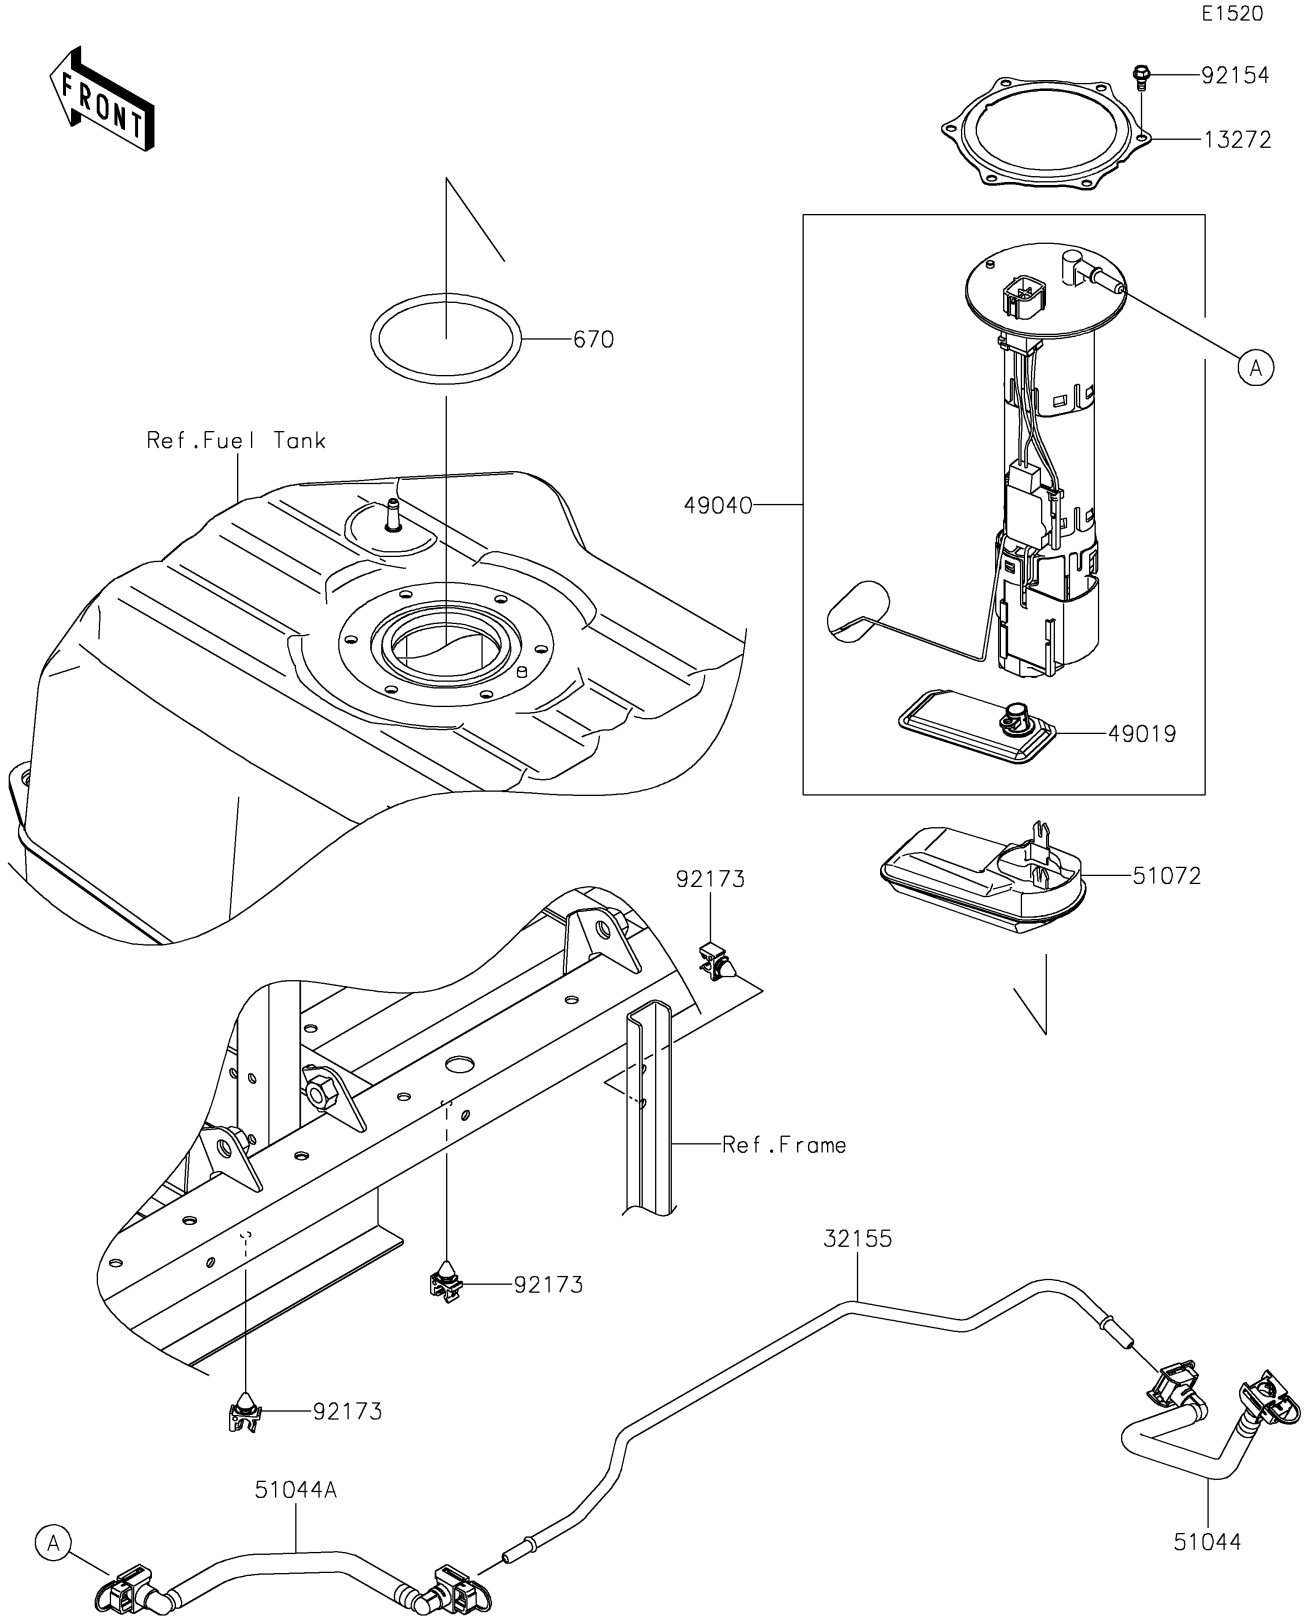

# 2024 Ridge Limited PARTS DIAGRAM

Fuel Pump

## 2024 Ridge Limited PARTS LIST

### Fuel Pump

ITEM NAME	PART NUMBER	QUANTITY
PLATE (Ref # 13272)	13272-2500	1
PIPE,FUEL (Ref # 32155)	32155-7458	1
FILTER-FUEL (Ref # 49019)	49019-0034	1
PUMP-FUEL (Ref # 49040)	49040-0828	1
TUBE-ASSY,PIPE-ENGINE (Ref # 51044)	51044-1240	1
TUBE-ASSY,PUMP-PIPE (Ref # 51044A)	51044-1241	1
CHAMBER-FUEL (Ref # 51072)	51072-0008	1
BOLT,FUEL PUMP (Ref # 92154)	92154-1326	6
CLAMP,FUEL PIPE (Ref # 92173)	92173-1213	3
O RING (Ref # 670)	670E5090	1