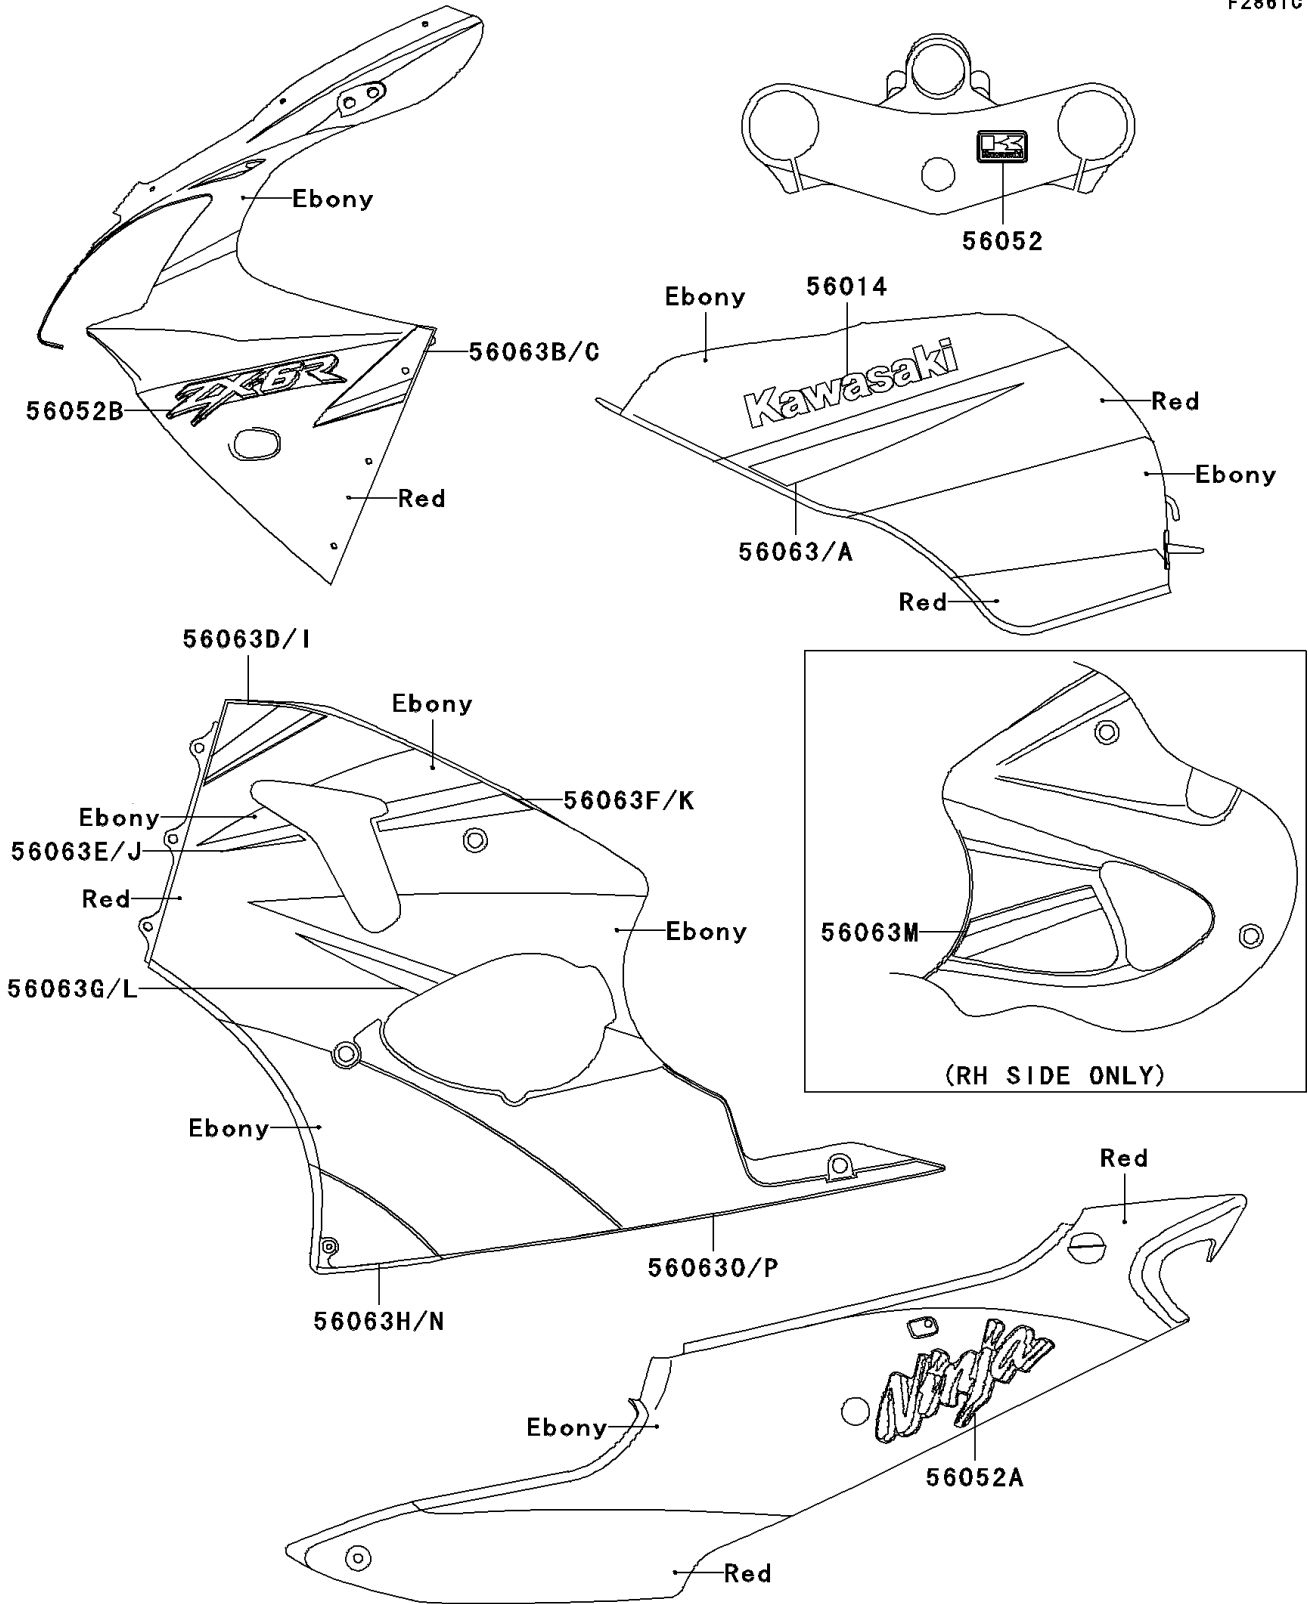

# 2000 Ninja® ZX™-6R PARTS DIAGRAM

Decals(Red/Ebony)(CN)(ZX600-J1)

F2861C

## 2000 Ninja® ZX™-6R PARTS LIST

Decals(Red/Ebony)(CN)(ZX600-J1)

ITEM NAME	PART NUMBER	QUANTITY
EMBLEM,FUEL TANK,KAWASAKI (Ref # 56014)	56014-1181	2
MARK,K.KAWASAKI (Ref # 56052)	56052-1202	1
MARK,SIDE COVER,NINJA (Ref # 56052A)	56052-1224	2
MARK,UPP COWLING,ZX-6R (Ref # 56052B)	56052-1225	2
PATTERN,FUEL TANK,LH (Ref # 56063)	56063-1607	1
PATTERN,FUEL TANK,RH (Ref # 56063A)	56063-1608	1
PATTERN,UPP COWLING,LH (Ref # 56063B)	56063-1609	1
PATTERN,UPP COWLING,RH (Ref # 56063C)	56063-1610	1
PATTERN,LWR COWLING,UPP,LH (Ref # 56063D)	56063-1611	1
PATTERN,LWR COWLING,DUCT,FR,LH (Ref # 56063E)	56063-1612	1
PATTERN,LWR COWLING,DUCT,RR,LH (Ref # 56063F)	56063-1613	1
PATTERN,LWR COWLING,CNT,FR,LH (Ref # 56063G)	56063-1614	1
PATTERN,LWR COWLING,LWR,FR,LH (Ref # 56063H)	56063-1615	1
PATTERN,LWR COWLING,UPP,RH (Ref # 56063I)	56063-1617	1
PATTERN,LWR COWLING,DUCT,FR,RH (Ref # 56063J)	56063-1618	1
PATTERN,LWR COWLING,DUCT,RR,RH (Ref # 56063K)	56063-1619	1
PATTERN,LWR COWLING,CNT,FR,RH (Ref # 56063L)	56063-1620	1
PATTERN,LWR COWLING,CNT,RR,RH (Ref # 56063M)	56063-1621	1
PATTERN,LWR COWLING,LWR,FR,RH (Ref # 56063N)	56063-1622	1
PATTERN,LWR COWLING,LWR,RR,RH (Ref # 56063O)	56063-1623	1
PATTERN,LWR COWLING,LWR,RR,LH (Ref # 56063P)	56063-1726	1