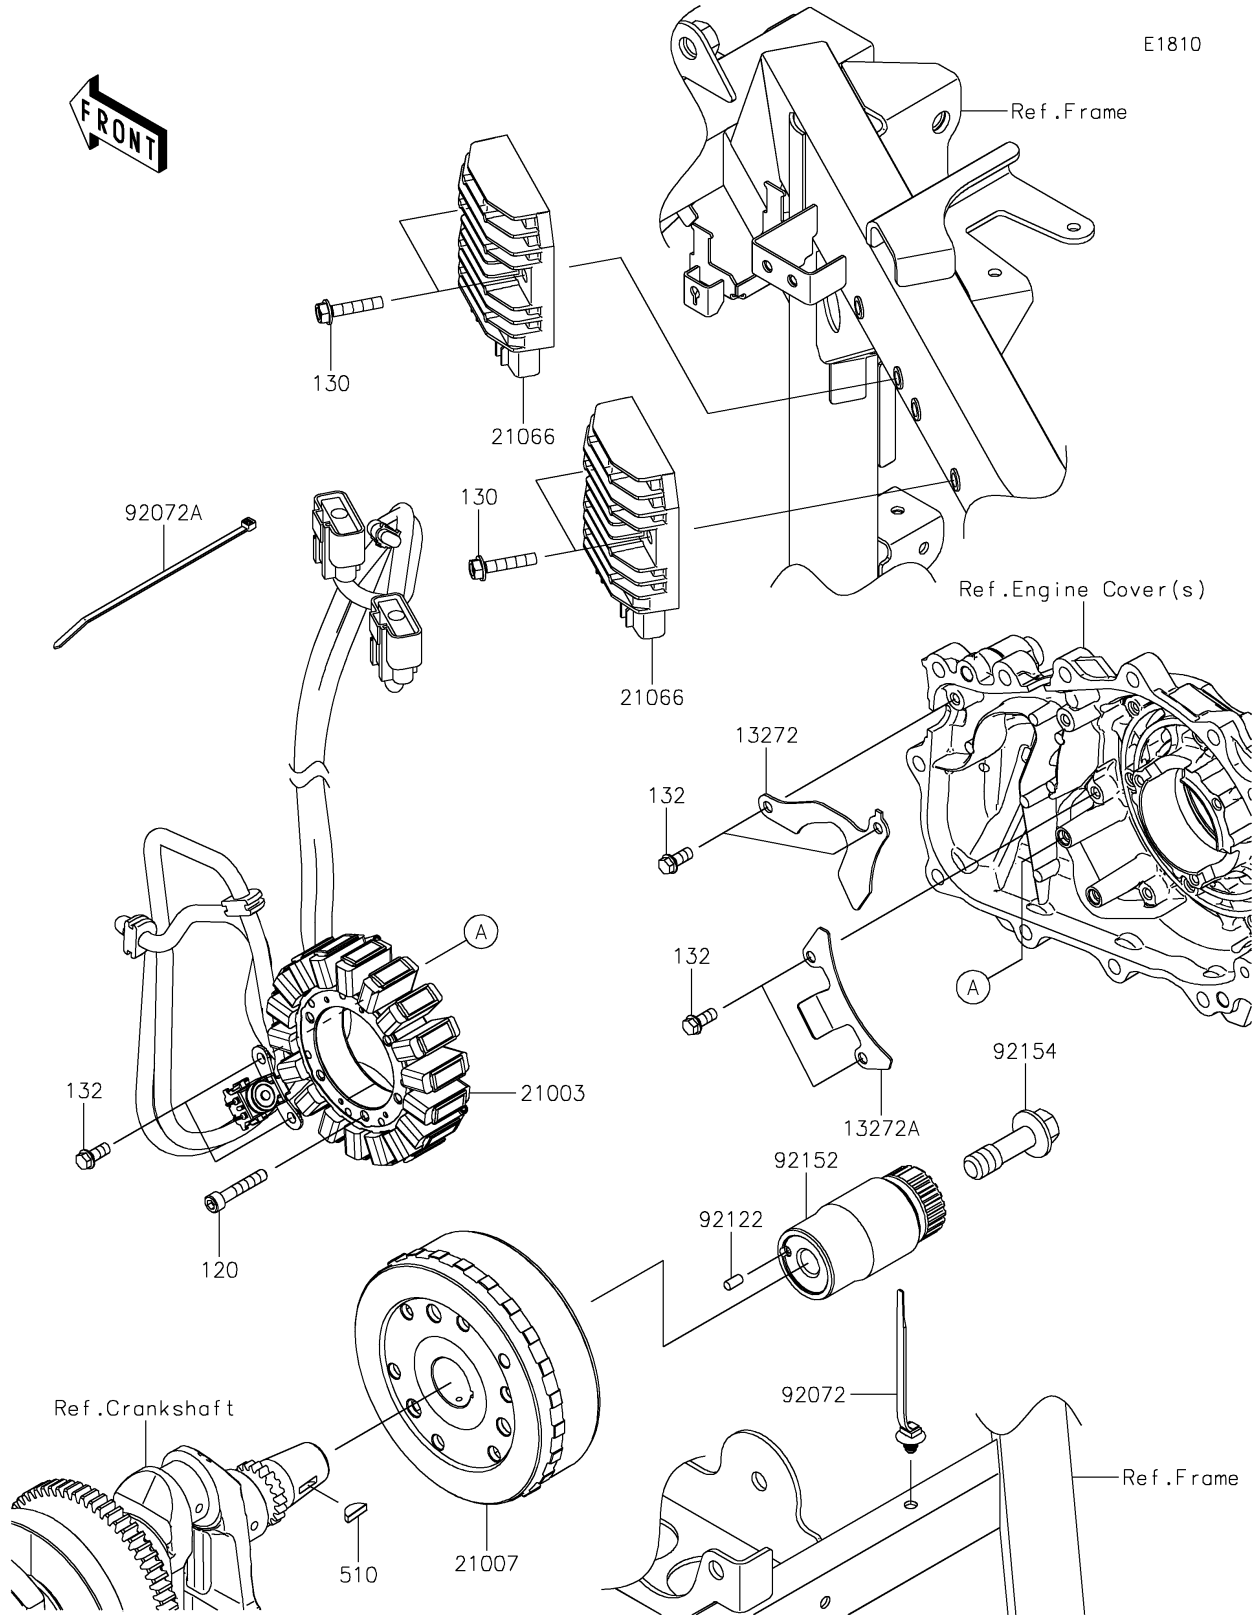

# 2024 RIDGE® LIMITED HVAC PARTS DIAGRAM

Generator

### Generator

ITEM NAME	PART NUMBER	QUANTITY
PLATE,LEAD WIRE (Ref # 13272)	13272-4122	1
PLATE,LEAD WIRE (Ref # 13272A)	13272-4123	1
STATOR (Ref # 21003)	21003-0223	1
ROTOR (Ref # 21007)	21007-0731	1
REGULATOR-VOLTAGE (Ref # 21066)	21066-0771	2
BAND,OS170-FT7(BLACK) (Ref # 92072)	92072-1414	1
BAND,L=292.1 (Ref # 92072A)	92072-3509	1
ROLLER (Ref # 92122)	92122-0569	1
COLLAR (Ref # 92152)	92152-2932	1
BOLT,14X45 (Ref # 92154)	92154-7019	1
BOLT-SOCKET,6X35 (Ref # 120)	120CA0635	3
BOLT-FLANGED,6X30 (Ref # 130)	130BA0630	4
BOLT-FLANGED-SMALL,6X14 (Ref # 132)	132BA0614	6
KEY-WOODRUFF (Ref # 510)	510A4200	1