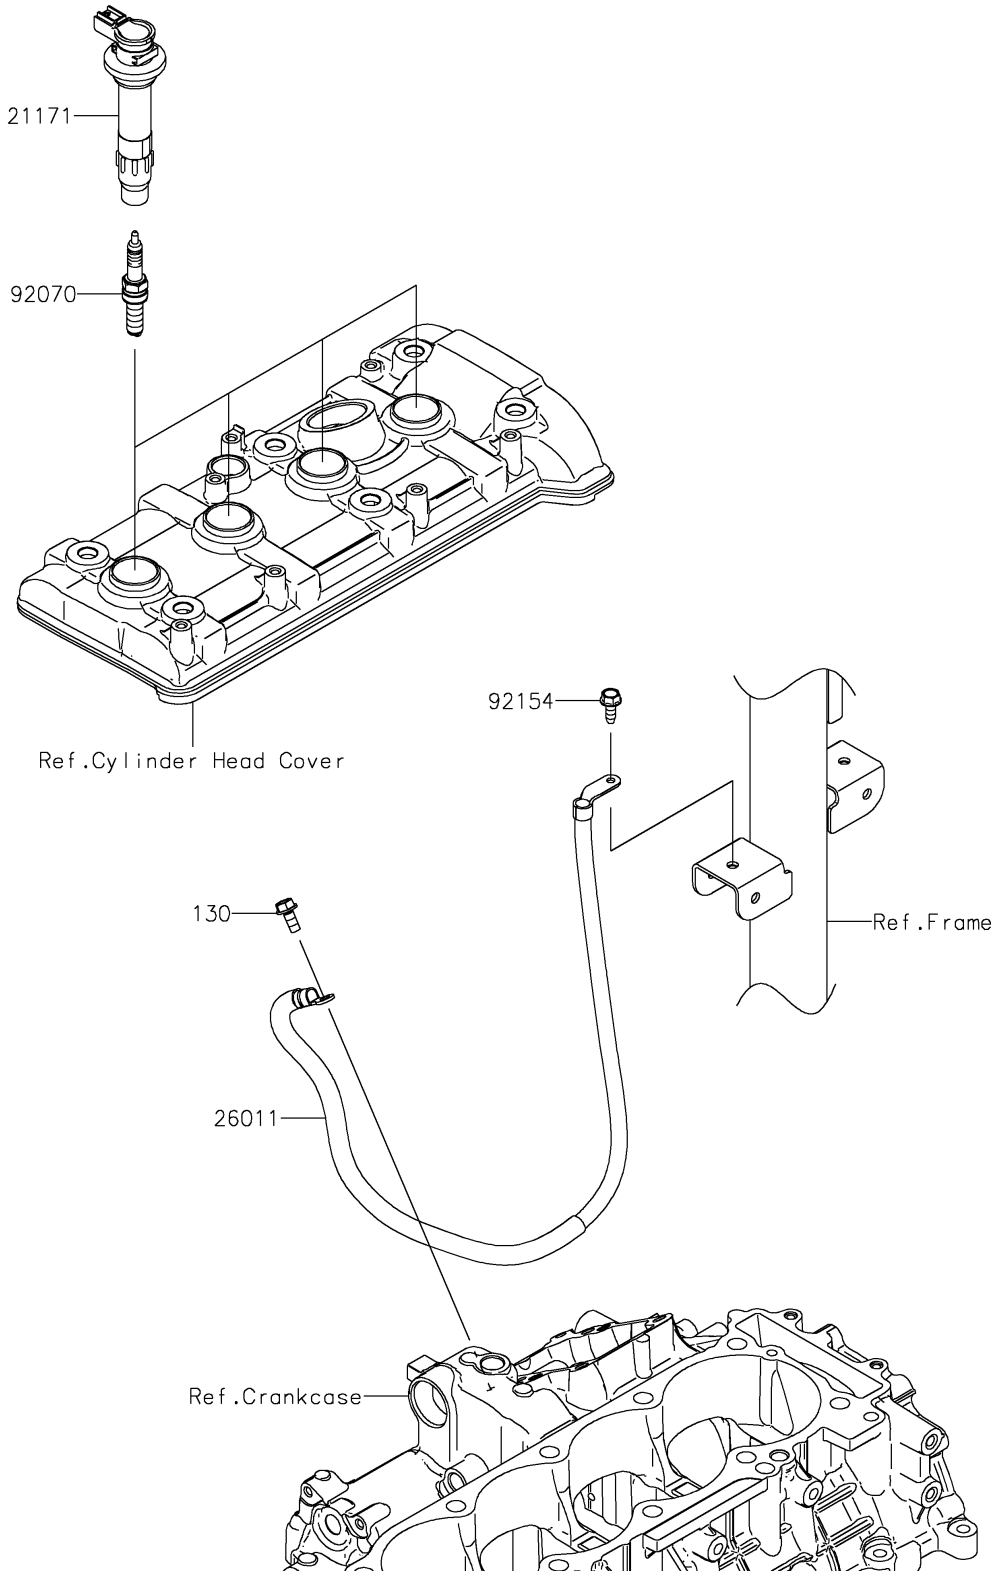

# 2024 Ridge Limited PARTS DIAGRAM

## Ignition System

E1830

## 2024 Ridge Limited PARTS LIST

### Ignition System

ITEM NAME	PART NUMBER	QUANTITY
COIL-ASSY-IGNITION (Ref # 21171)	21171-0751	4
WIRE-LEAD,CRANKCASE-FRAME (Ref # 26011)	26011-2421	1
PLUG-SPARK,LMAR9G(NGK) (Ref # 92070)	92070-0716	4
BOLT,FLANGED,6X16 (Ref # 92154)	92154-0551	1
BOLT-FLANGED,6X14 (Ref # 130)	130BA0614	1