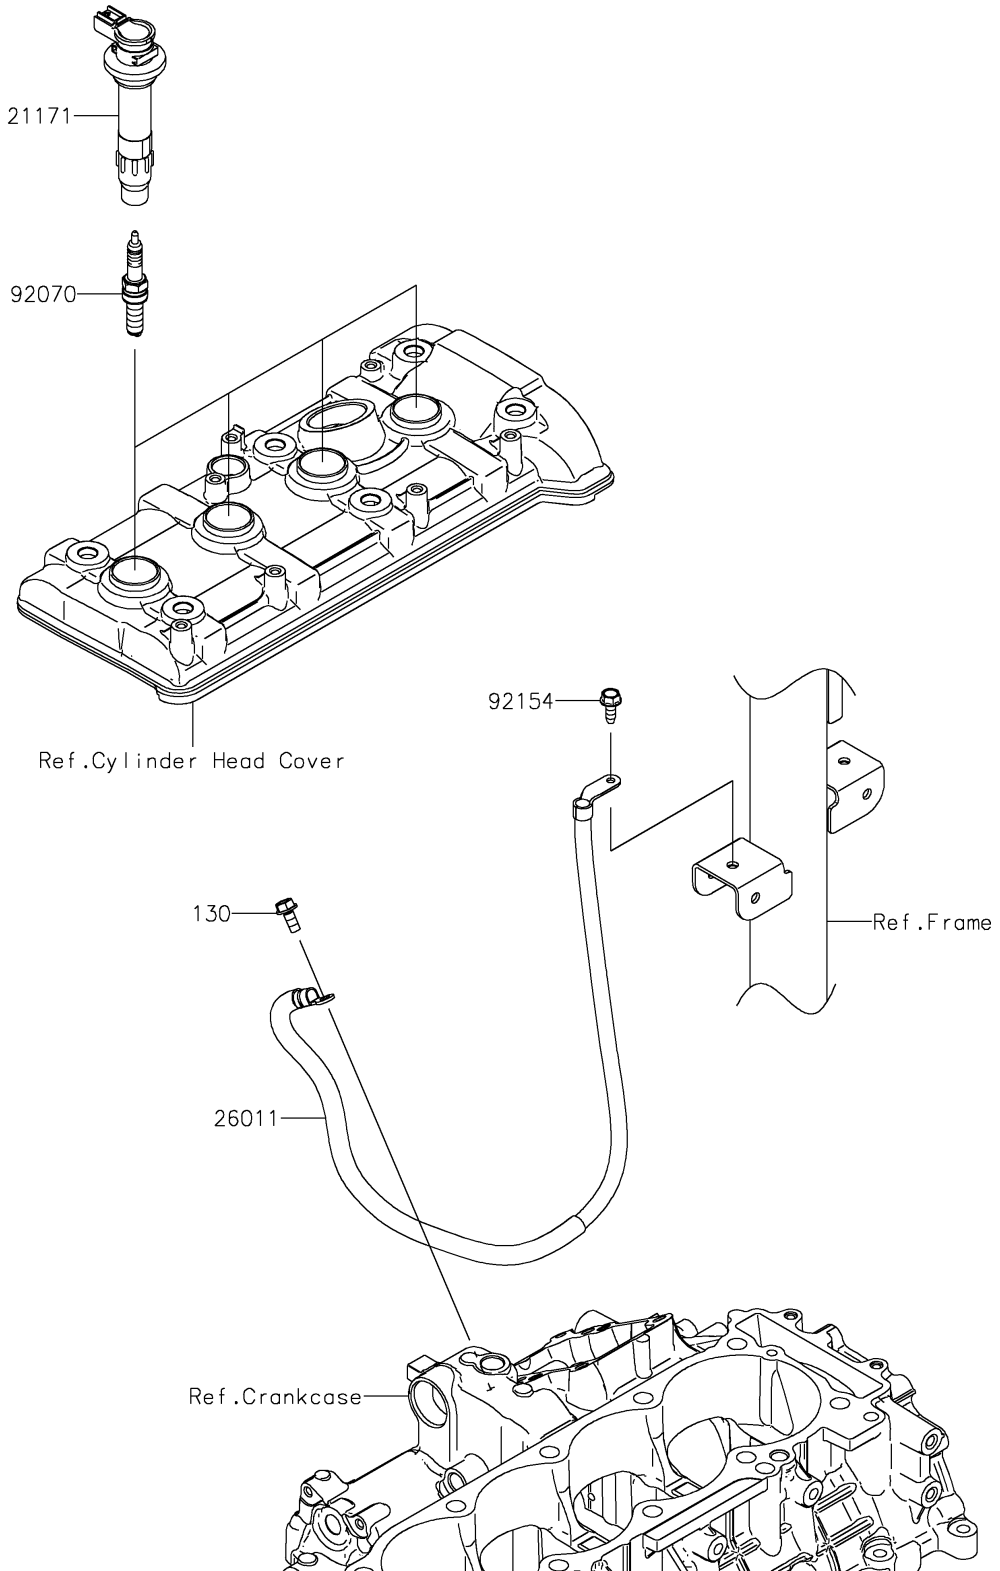

2024 RIDGE® LIMITED HVAC PARTS DIAGRAM

Ignition System

E1830

2024 RIDGE® LIMITED HVAC PARTS LIST

Ignition System

ITEM NAME	PART NUMBER	QUANTITY
COIL-ASSY-IGNITION (Ref # 21171)	21171-0751	4
WIRE-LEAD,CRANKCASE-FRAME (Ref # 26011)	26011-2421	1
PLUG-SPARK,LMAR9G(NGK) (Ref # 92070)	92070-0716	4
BOLT,FLANGED,6X16 (Ref # 92154)	92154-0551	1
BOLT-FLANGED,6X14 (Ref # 130)	130BA0614	1