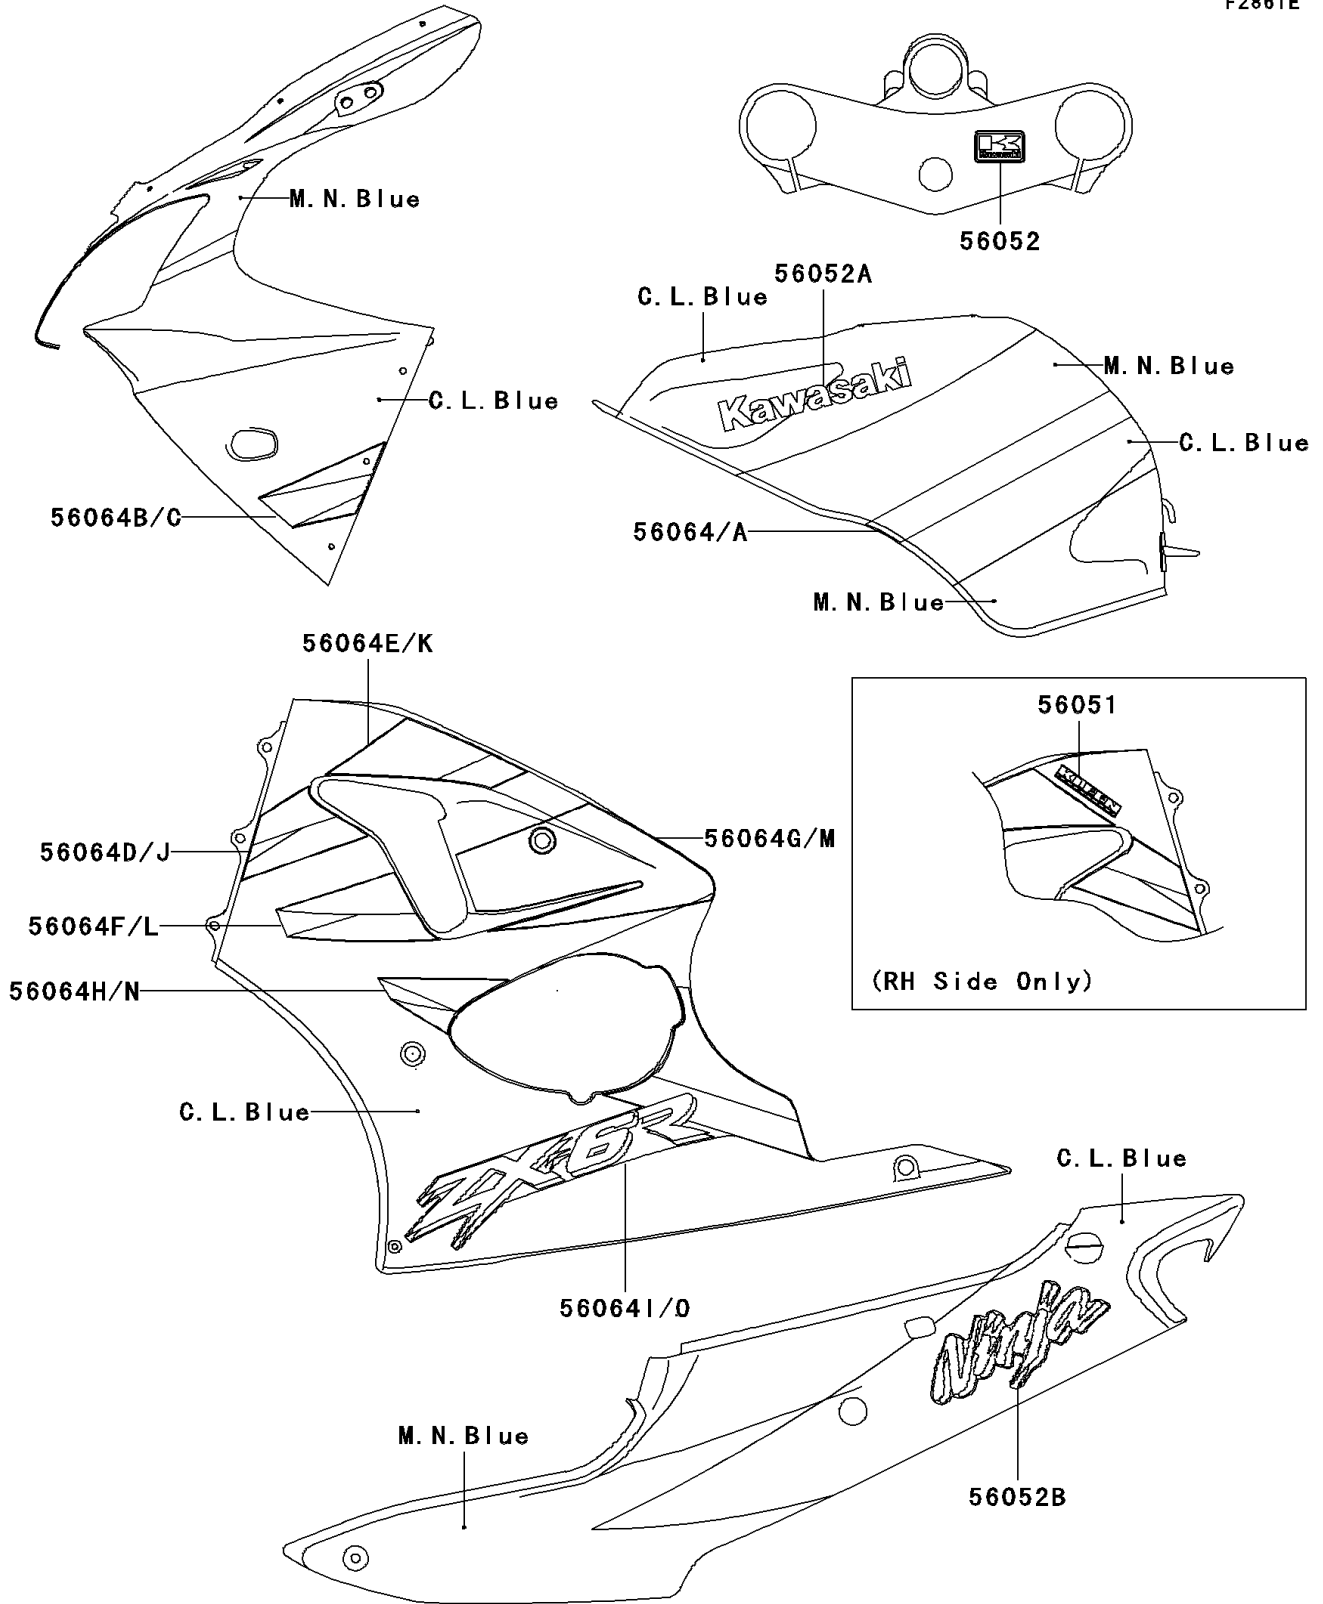

2001 Ninja® ZX™-6R PARTS DIAGRAM

Decals(Blue/Blue)(CN)(ZX600-J2)

F2861E

2001 Ninja® ZX™-6R PARTS LIST

Decals(Blue/Blue)(CN)(ZX600-J2)

ITEM NAME	PART NUMBER	QUANTITY
MARK,KLEEN (Ref # 56051)	56051-1801	1
MARK,K.KAWASAKI (Ref # 56052)	56052-1202	1
MARK,FUEL TANK,KAWASAKI (Ref # 56052A)	56052-1354	2
MARK,SIDE COVER,NINJA (Ref # 56052B)	56052-1355	2
PATTERN,FUEL TANK,LH (Ref # 56064)	56064-1300	1
PATTERN,FUEL TANK,RH (Ref # 56064A)	56064-1301	1
PATTERN,UPP COWLING,LH (Ref # 56064B)	56064-1302	1
PATTERN,UPP COWLING,RH (Ref # 56064C)	56064-1303	1
PATTERN,LWR COWLING,UPP,FR,LH (Ref # 56064D)	56064-1304	1
PATTERN,LWR COWLING,UPP,RR,LH (Ref # 56064E)	56064-1305	1
PATTERN,LWR COWLING,CNT,FR,LH (Ref # 56064F)	56064-1306	1
PATTERN,LWR COWLING,CNT,RR,LH (Ref # 56064G)	56064-1307	1
PATTERN,LWR COWLING,LWR,FR,LH (Ref # 56064H)	56064-1308	1
PATTERN,LWR COWLING,LWR,RR,LH (Ref # 56064I)	56064-1309	1
PATTERN,LWR COWLING,UPP,FR,RH (Ref # 56064J)	56064-1310	1
PATTERN,LWR COWLING,UPP,RR,RH (Ref # 56064K)	56064-1311	1
PATTERN,LWR COWLING,CNT,FR,RH (Ref # 56064L)	56064-1312	1
PATTERN,LWR COWLING,CNT,RR,RH (Ref # 56064M)	56064-1313	1
PATTERN,LWR COWLING,LWR,FR,RH (Ref # 56064N)	56064-1314	1
PATTERN,LWR COWLING,LWR,RR,RH (Ref # 56064O)	56064-1315	1