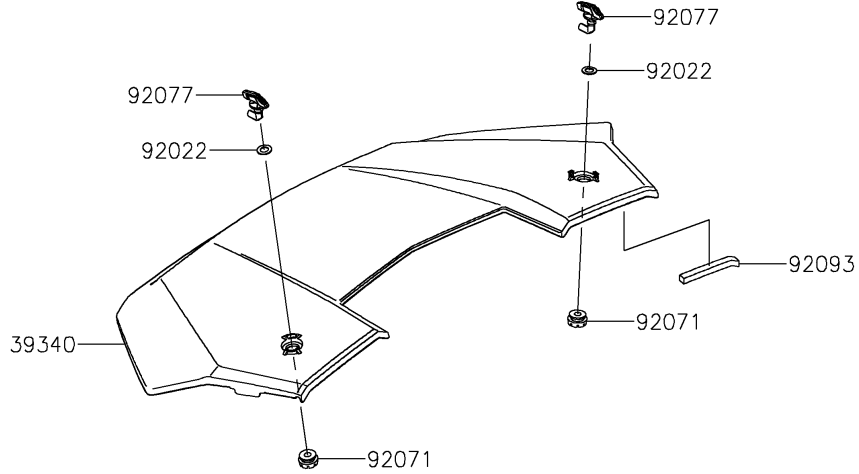

2025 RIDGE® LIMITED HVAC PARTS DIAGRAM

Front Fender(s)

F2171

2025 RIDGE® LIMITED HVAC PARTS LIST

Front Fender(s)

ITEM NAME	PART NUMBER	QUANTITY
COVER,FRONT GUARD,BLACK (Ref # 14093)	14093-1308-6Z	1
COVER,FR GRILLE (Ref # 14093A)	14093-1309	1
HOOD,M.S.GOLD (Ref # 39340)	39340-0002-66U	1
SCREW,TAPPING,6X16 (Ref # 92009)	92009-1166	2
WASHER,12.5X22X1.2 (Ref # 92022)	92022-072	2
RIVET (Ref # 92039)	92039-0776	7
GROMMET (Ref # 92071)	92071-0746	2
KNOB (Ref # 92077)	92077-0033	2
SEAL,10X10X110 (Ref # 92093)	92093-0785	1
COLLAR,6.3X9.5X4.1 (Ref # 92152)	92152-1571	2