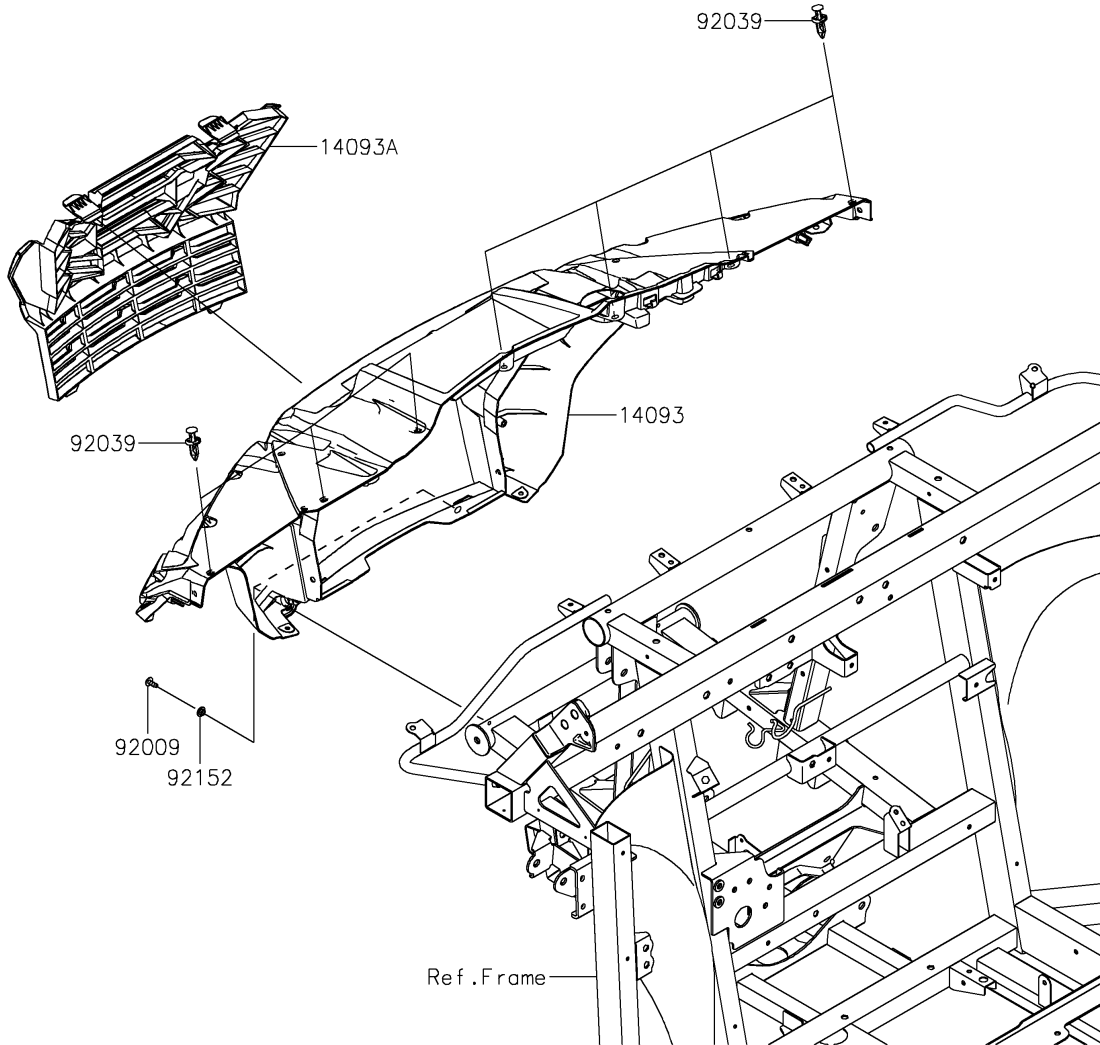

2025 RIDGE® LIMITED HVAC PARTS DIAGRAM

Front Fender(s)

F2171

2025 RIDGE® LIMITED HVAC PARTS LIST

Front Fender(s)

ITEM NAME	PART NUMBER	QUANTITY
COVER,FRONT GUARD,BLACK (Ref # 14093)	14093-1308-6Z	1
COVER,FR GRILLE (Ref # 14093A)	14093-1309	1
HOOD,M.S.GOLD (Ref # 39340)	39340-0002-66U	1
SCREW,TAPPING,6X16 (Ref # 92009)	92009-1166	2
WASHER,12.5X22X1.2 (Ref # 92022)	92022-072	2
RIVET (Ref # 92039)	92039-0776	7
GROMMET (Ref # 92071)	92071-0746	2
KNOB (Ref # 92077)	92077-0033	2
SEAL,10X10X110 (Ref # 92093)	92093-0785	1
COLLAR,6.3X9.5X4.1 (Ref # 92152)	92152-1571	2