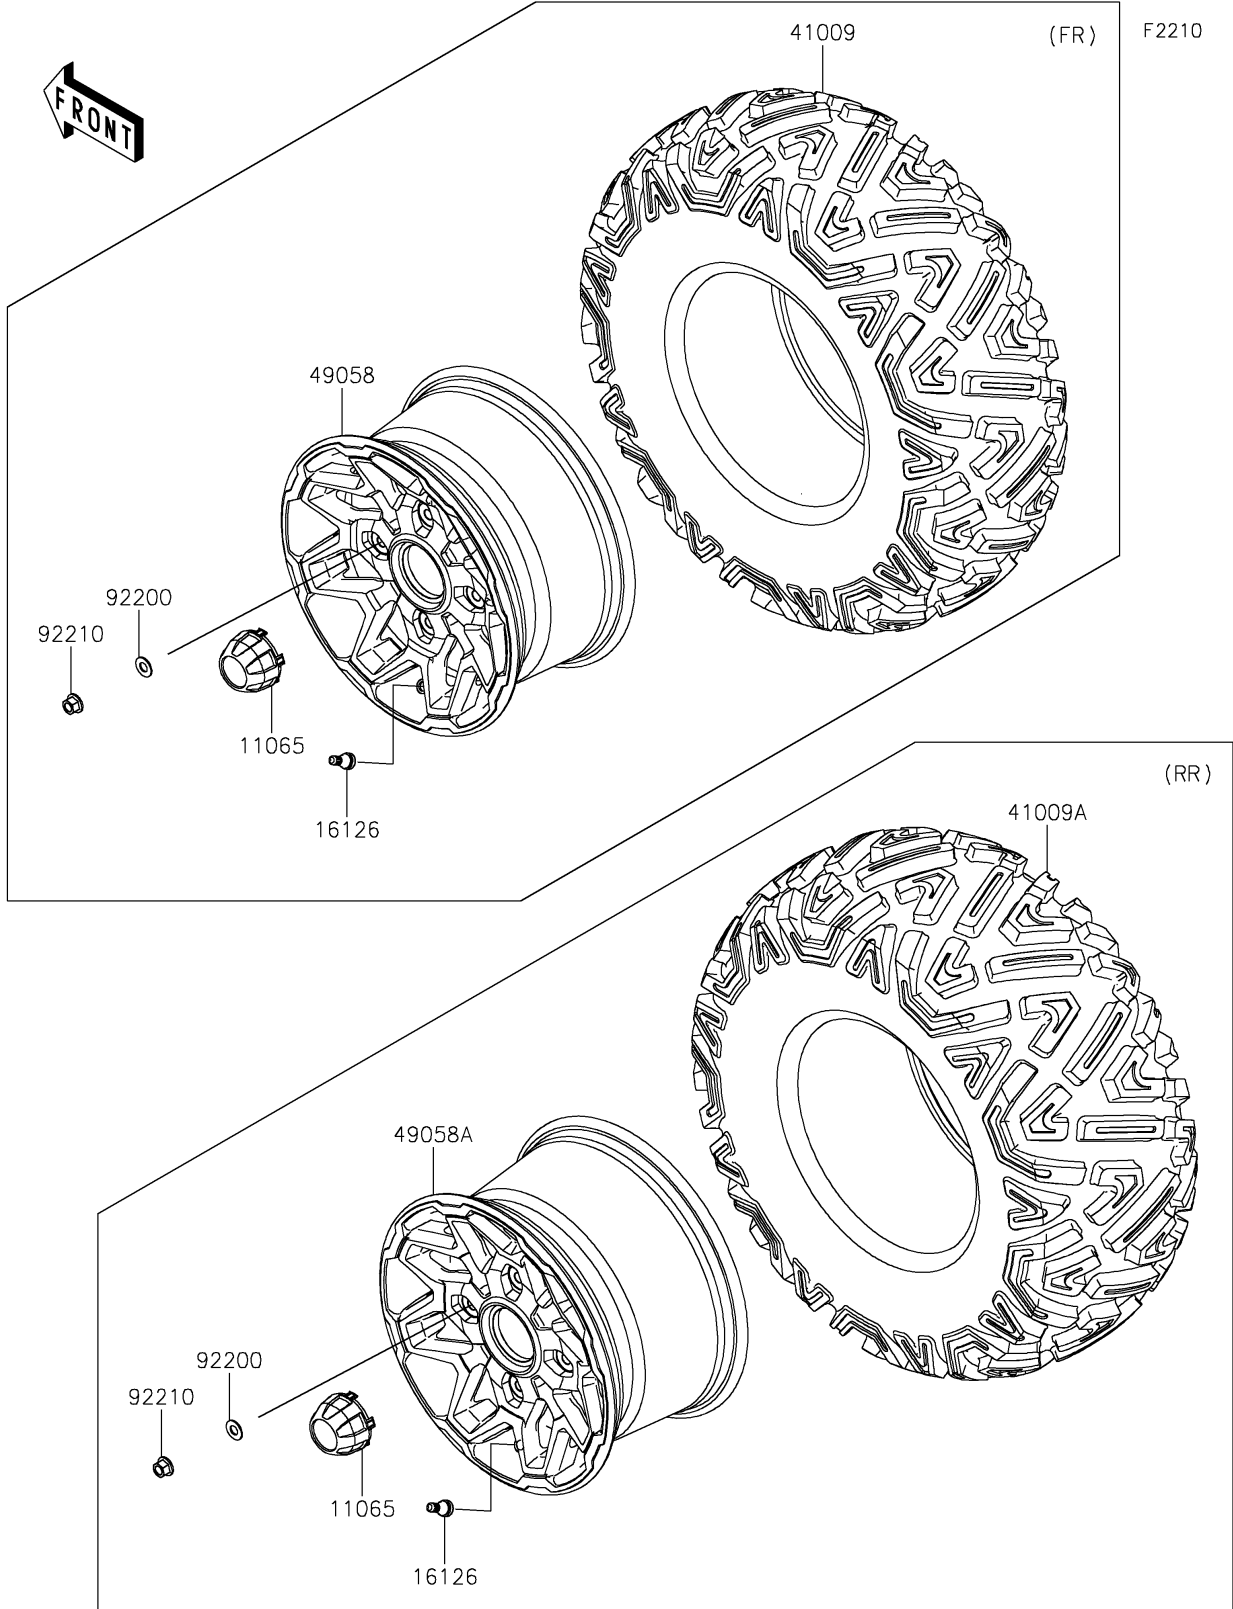

2024 Ridge Limited PARTS DIAGRAM

Wheels/Tires

2024 Ridge Limited PARTS LIST

Wheels/Tires

ITEM NAME	PART NUMBER	QUANTITY
CAP,WHEEL (Ref # 11065)	11065-1341	4
VALVE (Ref # 16126)	16126-4001	4
TIRE,27X9.00R14 6PR,DURO PGV2 (Ref # 41009)	41009-0903	2
TIRE,27X11.00R14 6PR,DURO PGV2 (Ref # 41009A)	41009-0904	2
WHEEL,FR,BLACK (Ref # 49058)	49058-0724-31D	2
WHEEL,RR,BLACK (Ref # 49058A)	49058-0725-31D	2
WASHER,12.1X25X1.6 (Ref # 92200)	92200-0455	16
NUT,FLANGED,12MM (Ref # 92210)	92210-1932	16