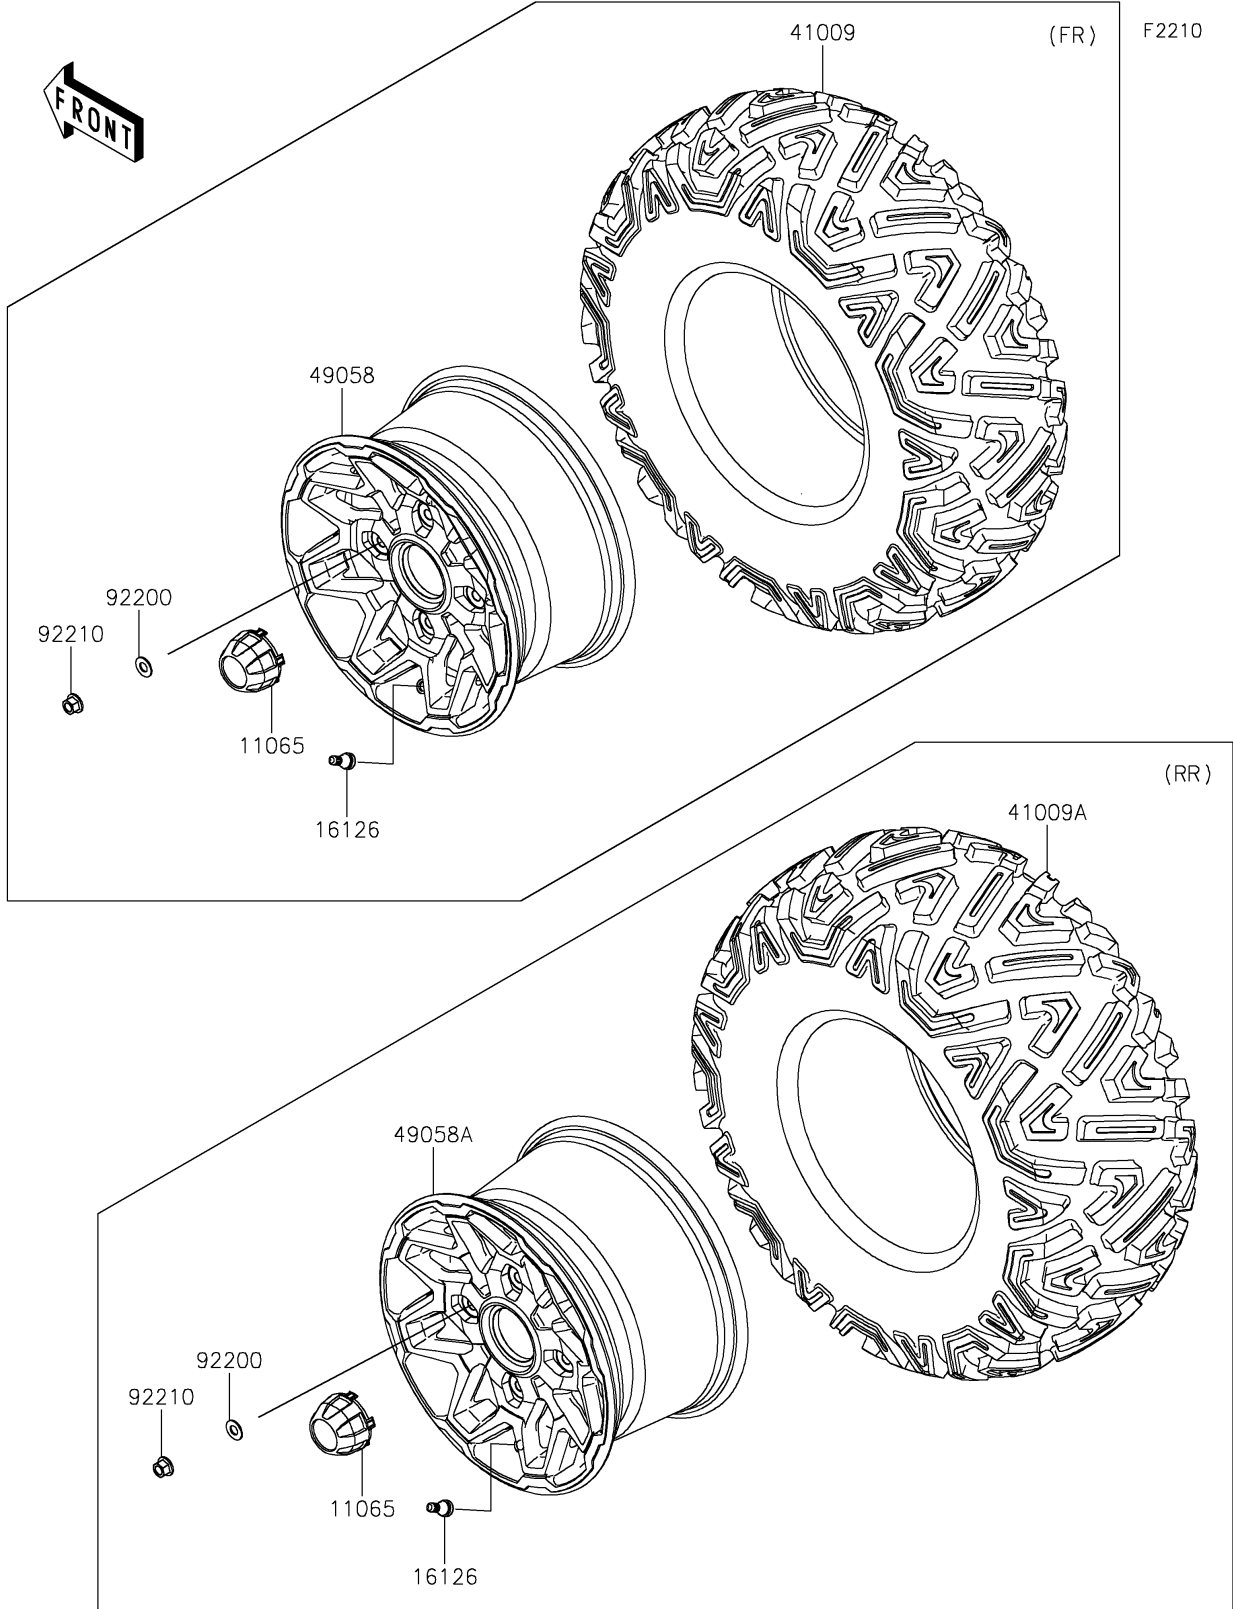

2025 Ridge Limited PARTS DIAGRAM

Wheels/Tires

2025 Ridge Limited PARTS LIST

Wheels/Tires

ITEM NAME	PART NUMBER	QUANTITY
CAP,WHEEL (Ref # 11065)	11065-1341	4
VALVE (Ref # 16126)	16126-4001	4
TIRE,27X9.00R14 6PR,DURO PGV2 (Ref # 41009)	41009-0903	2
TIRE,27X11.00R14 6PR,DURO PGV2 (Ref # 41009A)	41009-0904	2
WHEEL,FR,BLACK (Ref # 49058)	49058-0724-31D	2
WHEEL,RR,BLACK (Ref # 49058A)	49058-0725-31D	2
WASHER,12.1X25X1.6 (Ref # 92200)	92200-0455	16
NUT,FLANGED,12MM (Ref # 92210)	92210-1932	16