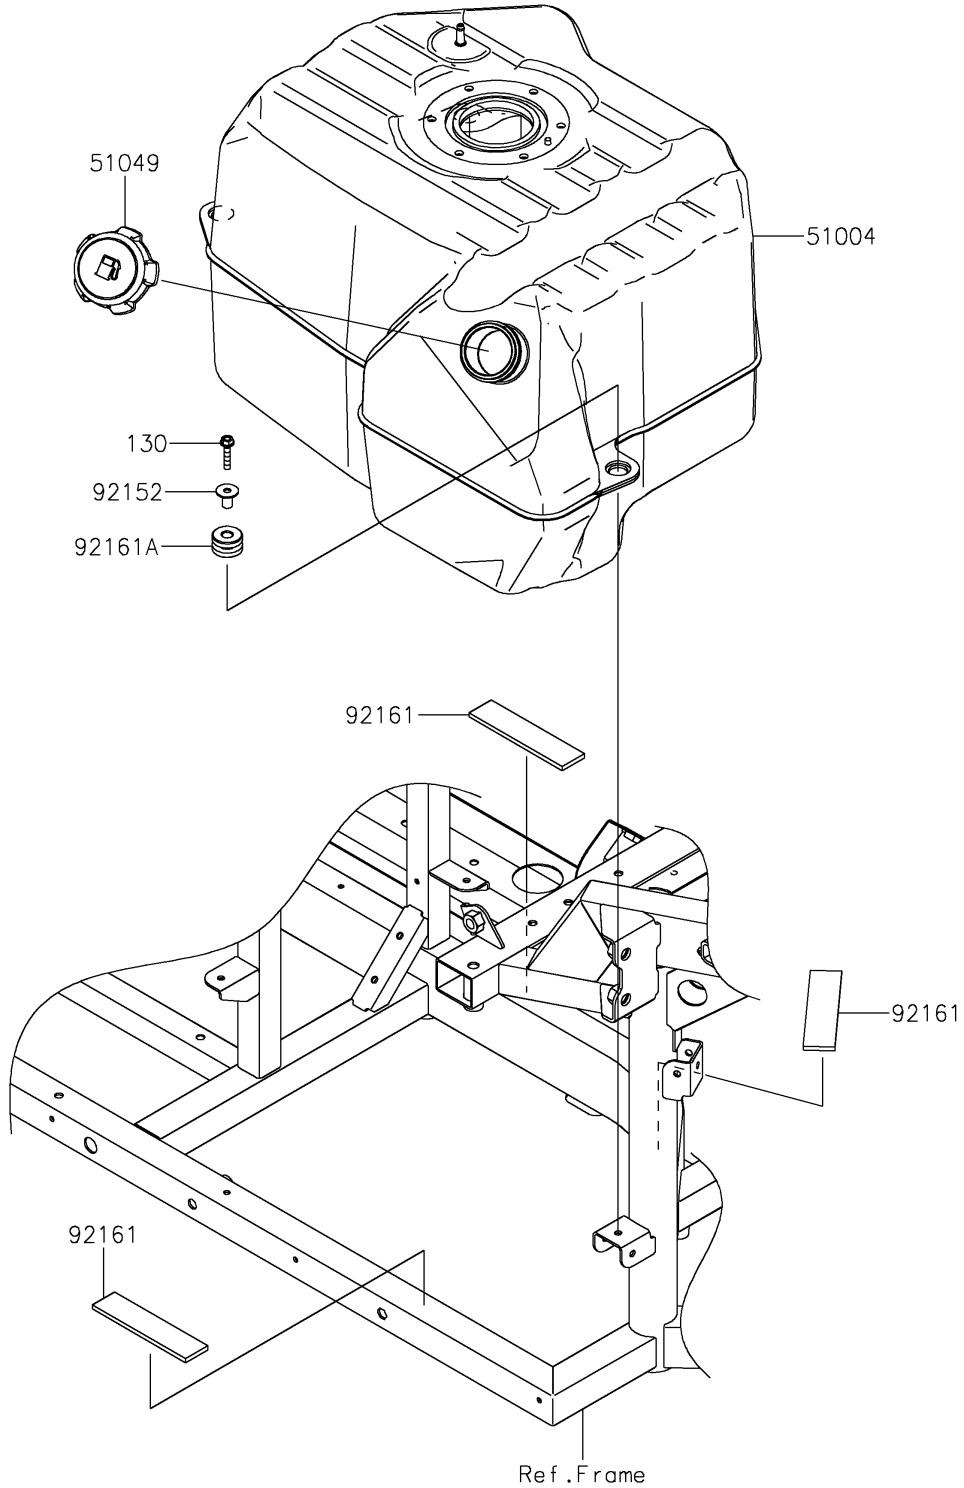

# 2025 Ridge Limited PARTS DIAGRAM

Fuel Tank(CA)

F2410A

## 2025 Ridge Limited PARTS LIST

Fuel Tank(CA)

ITEM NAME	PART NUMBER	QUANTITY
TANK-FUEL (Ref # 51004)	51004-0036	1
CAP-TANK,FUEL (Ref # 51049)	51049-0718	1
COLLAR,6.8X10X18.1 (Ref # 92152)	92152-1867	3
DAMPER,31.1X130X5 (Ref # 92161)	92161-0936	3
DAMPER,TANK (Ref # 92161A)	92161-2178	3
BOLT-FLANGED,6X30 (Ref # 130)	130BA0630	3