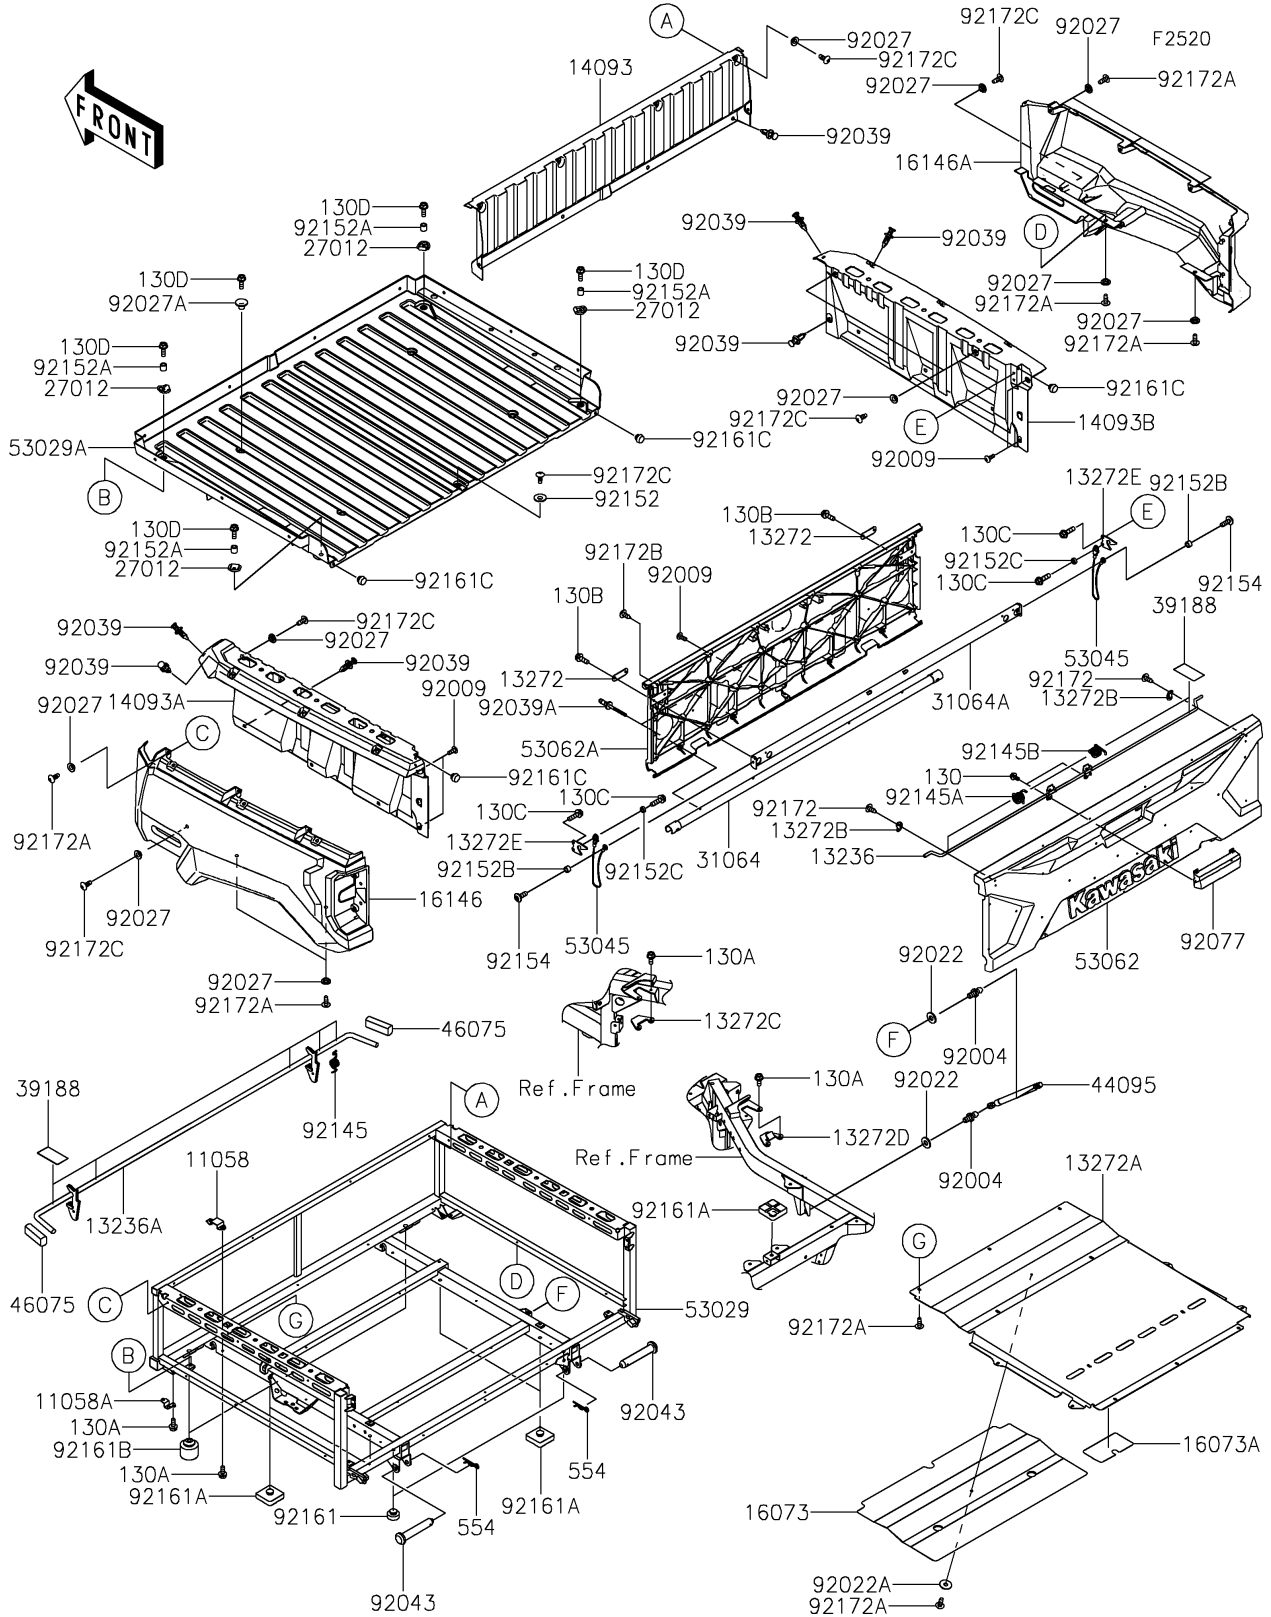

2024 Ridge Limited PARTS DIAGRAM

Carrier(s)