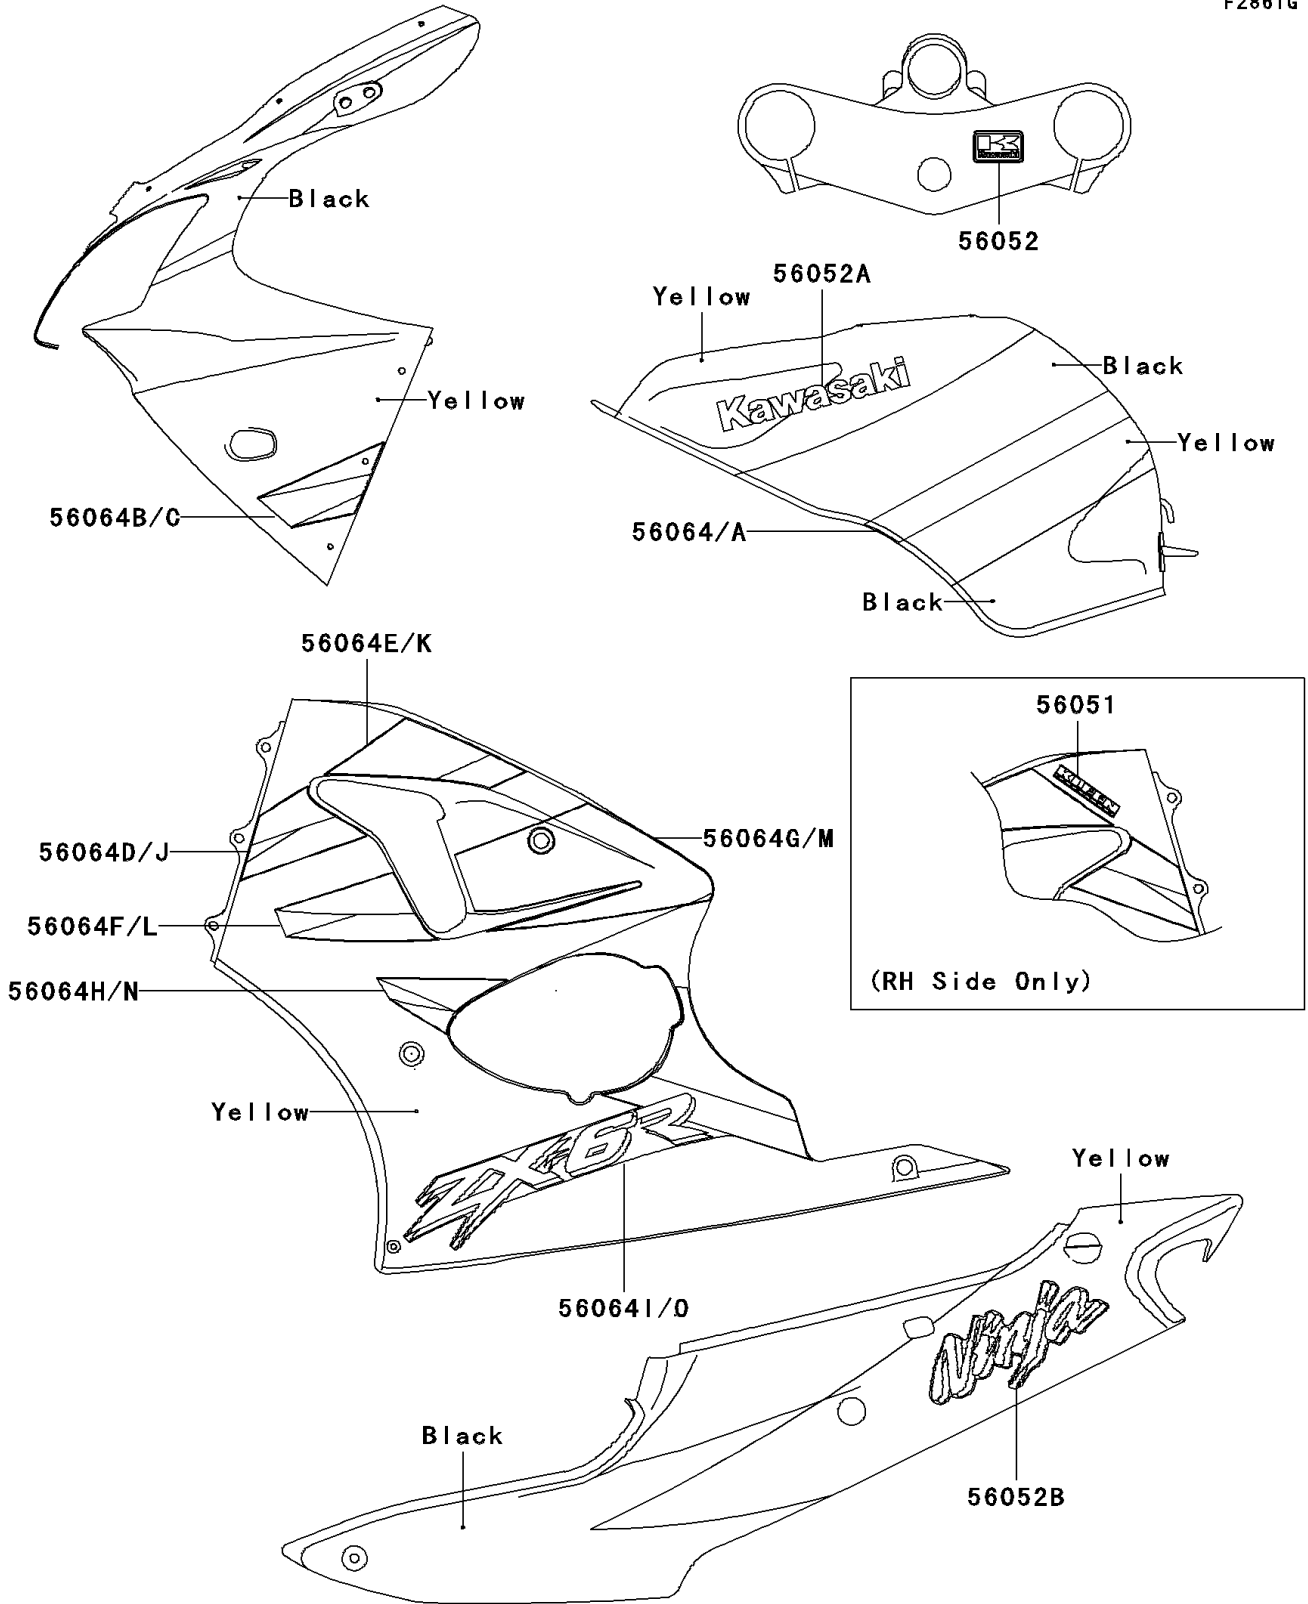

2001 Ninja® ZX™-6R PARTS DIAGRAM

Decals(Yellow/Black)(ZX600-J2)

F2861G

2001 Ninja® ZX™-6R PARTS LIST

Decals(Yellow/Black)(ZX600-J2)

ITEM NAME	PART NUMBER	QUANTITY
MARK,KLEEN (Ref # 56051)	56051-1801	1
MARK,K.KAWASAKI (Ref # 56052)	56052-1202	1
MARK,FUEL TANK,KAWASAKI (Ref # 56052A)	56052-1352	2
MARK,SIDE COVER,NINJA (Ref # 56052B)	56052-1353	2
PATTERN,FUEL TANK,LH (Ref # 56064)	56064-1284	1
PATTERN,FUEL TANK,RH (Ref # 56064A)	56064-1285	1
PATTERN,UPP COWLING,LH (Ref # 56064B)	56064-1286	1
PATTERN,UPP COWLING,RH (Ref # 56064C)	56064-1287	1
PATTERN,LWR COWLING,UPP,FR,LH (Ref # 56064D)	56064-1288	1
PATTERN,LWR COWLING,UPP,RR,LH (Ref # 56064E)	56064-1289	1
PATTERN,LWR COWLING,CNT,FR,LH (Ref # 56064F)	56064-1290	1
PATTERN,LWR COWLING,CNT,RR,LH (Ref # 56064G)	56064-1291	1
PATTERN,LWR COWLING,LWR,FR,LH (Ref # 56064H)	56064-1292	1
PATTERN,LWR COWLING,LWR,RR,LH (Ref # 56064I)	56064-1293	1
PATTERN,LWR COWLING,UPP,FR,RH (Ref # 56064J)	56064-1294	1
PATTERN,LWR COWLING,UPP,RR,RH (Ref # 56064K)	56064-1295	1
PATTERN,LWR COWLING,CNT,FR,RH (Ref # 56064L)	56064-1296	1
PATTERN,LWR COWLING,CNT,RR,RH (Ref # 56064M)	56064-1297	1
PATTERN,LWR COWLING,LWR,FR,RH (Ref # 56064N)	56064-1298	1
PATTERN,LWR COWLING,LWR,RR,RH (Ref # 56064O)	56064-1299	1