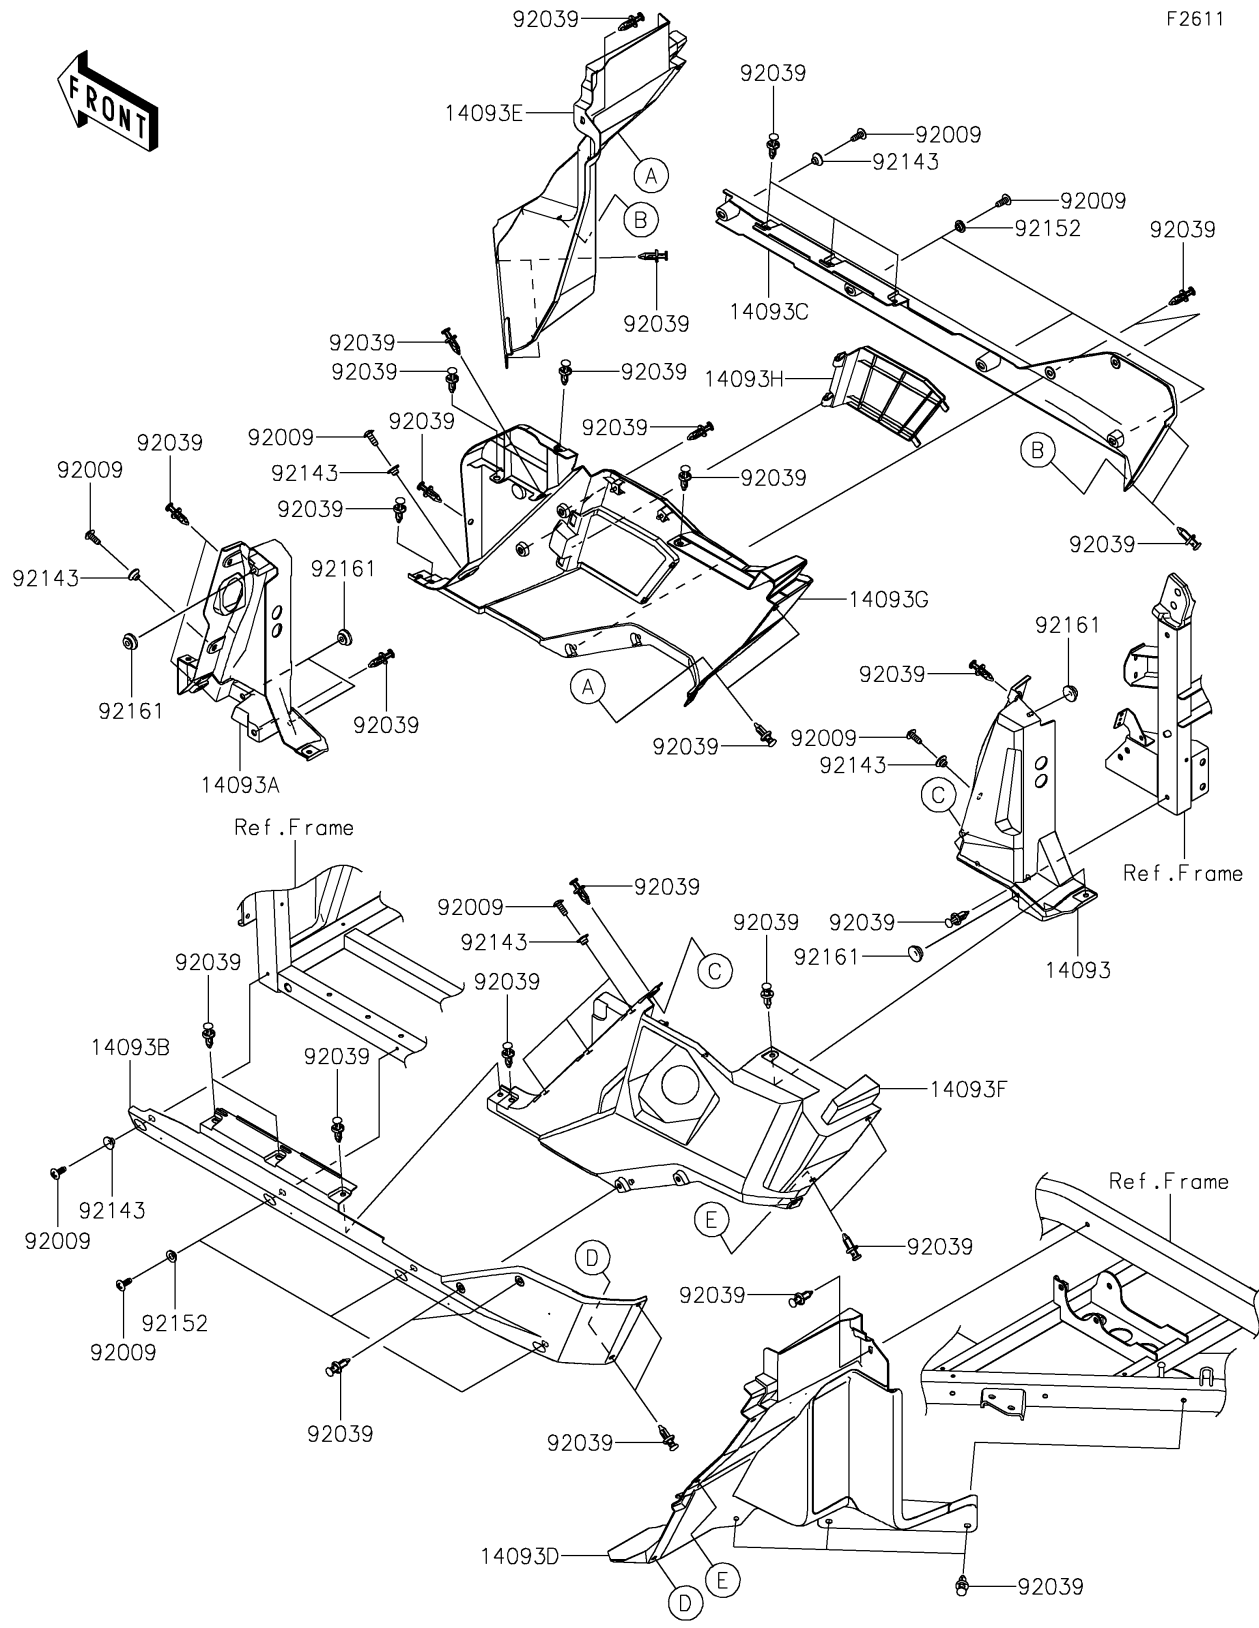

# 2025 Ridge Limited PARTS DIAGRAM

Side Covers

F2611

## 2025 Ridge Limited PARTS LIST

### Side Covers

ITEM NAME	PART NUMBER	QUANTITY
COVER,SIDE,LH,UPP (Ref # 14093)	14093-1327	1
COVER,SIDE,RH,UPP (Ref # 14093A)	14093-1328	1
COVER,SIDE GUARD,LH,LWR,BLACK (Ref # 14093B)	14093-1331-6Z	1
COVER,SIDE GUARD,RH,LWR,BLACK (Ref # 14093C)	14093-1332-6Z	1
COVER,RR MUDGUARD,LH (Ref # 14093D)	14093-1335	1
COVER,RR MUDGUARD,RH (Ref # 14093E)	14093-1336	1
COVER,SIDE,LH,LWR (Ref # 14093F)	14093-1343	1
COVER,SIDE,RH,LWR (Ref # 14093G)	14093-1344	1
COVER,BATTERY (Ref # 14093H)	14093-1345	1
SCREW,TAPPING,6X16 (Ref # 92009)	92009-1166	14
RIVET (Ref # 92039)	92039-0776	41
COLLAR (Ref # 92143)	92143-1057	8
COLLAR,6.3X9.5X4.1 (Ref # 92152)	92152-1571	6
DAMPER (Ref # 92161)	92161-1531	6