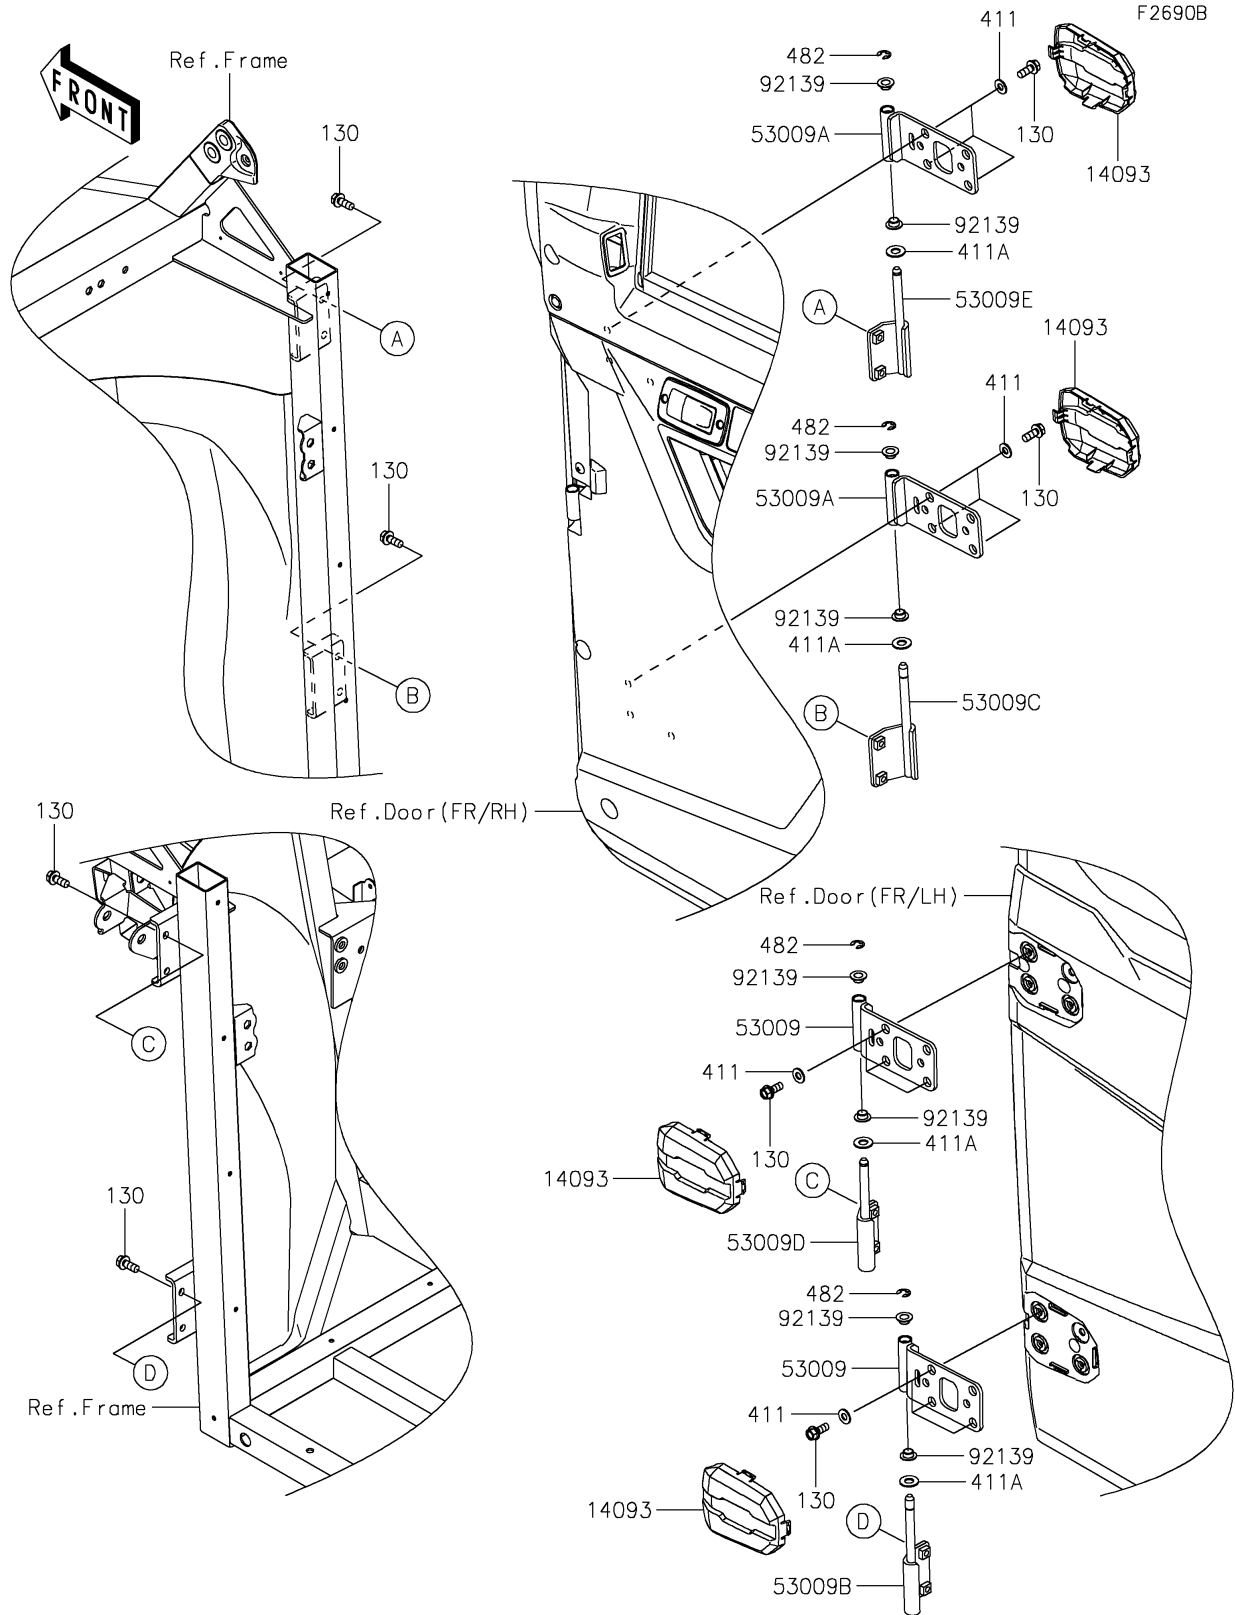

2025 RIDGE® LIMITED HVAC PARTS DIAGRAM

Door(Hinge)

2025 RIDGE® LIMITED HVAC PARTS LIST

Door(Hinge)

ITEM NAME	PART NUMBER	QUANTITY
COVER,DOOR HINGE (Ref # 14093)	14093-1320	4
HINGE,DOOR,LH (Ref # 53009)	53009-0313	2
HINGE,DOOR,RH (Ref # 53009A)	53009-0314	2
HINGE,DOOR,LH,LWR (Ref # 53009B)	53009-0315	1
HINGE,DOOR,RH,LWR (Ref # 53009C)	53009-0316	1
HINGE,DOOR,LH,UPP (Ref # 53009D)	53009-0317	1
HINGE,DOOR,RH,UPP (Ref # 53009E)	53009-0318	1
BUSHING (Ref # 92139)	92139-0230	8
BOLT-FLANGED,8X20 (Ref # 130)	130BA0820	20
WASHER-PLAIN,8MM (Ref # 411)	411AA0800	12
WASHER-PLAIN,10MM,BLACK (Ref # 411A)	411AB1000	4
CIRCLIP-TYPE-E,8MM (Ref # 482)	482EB8000	4